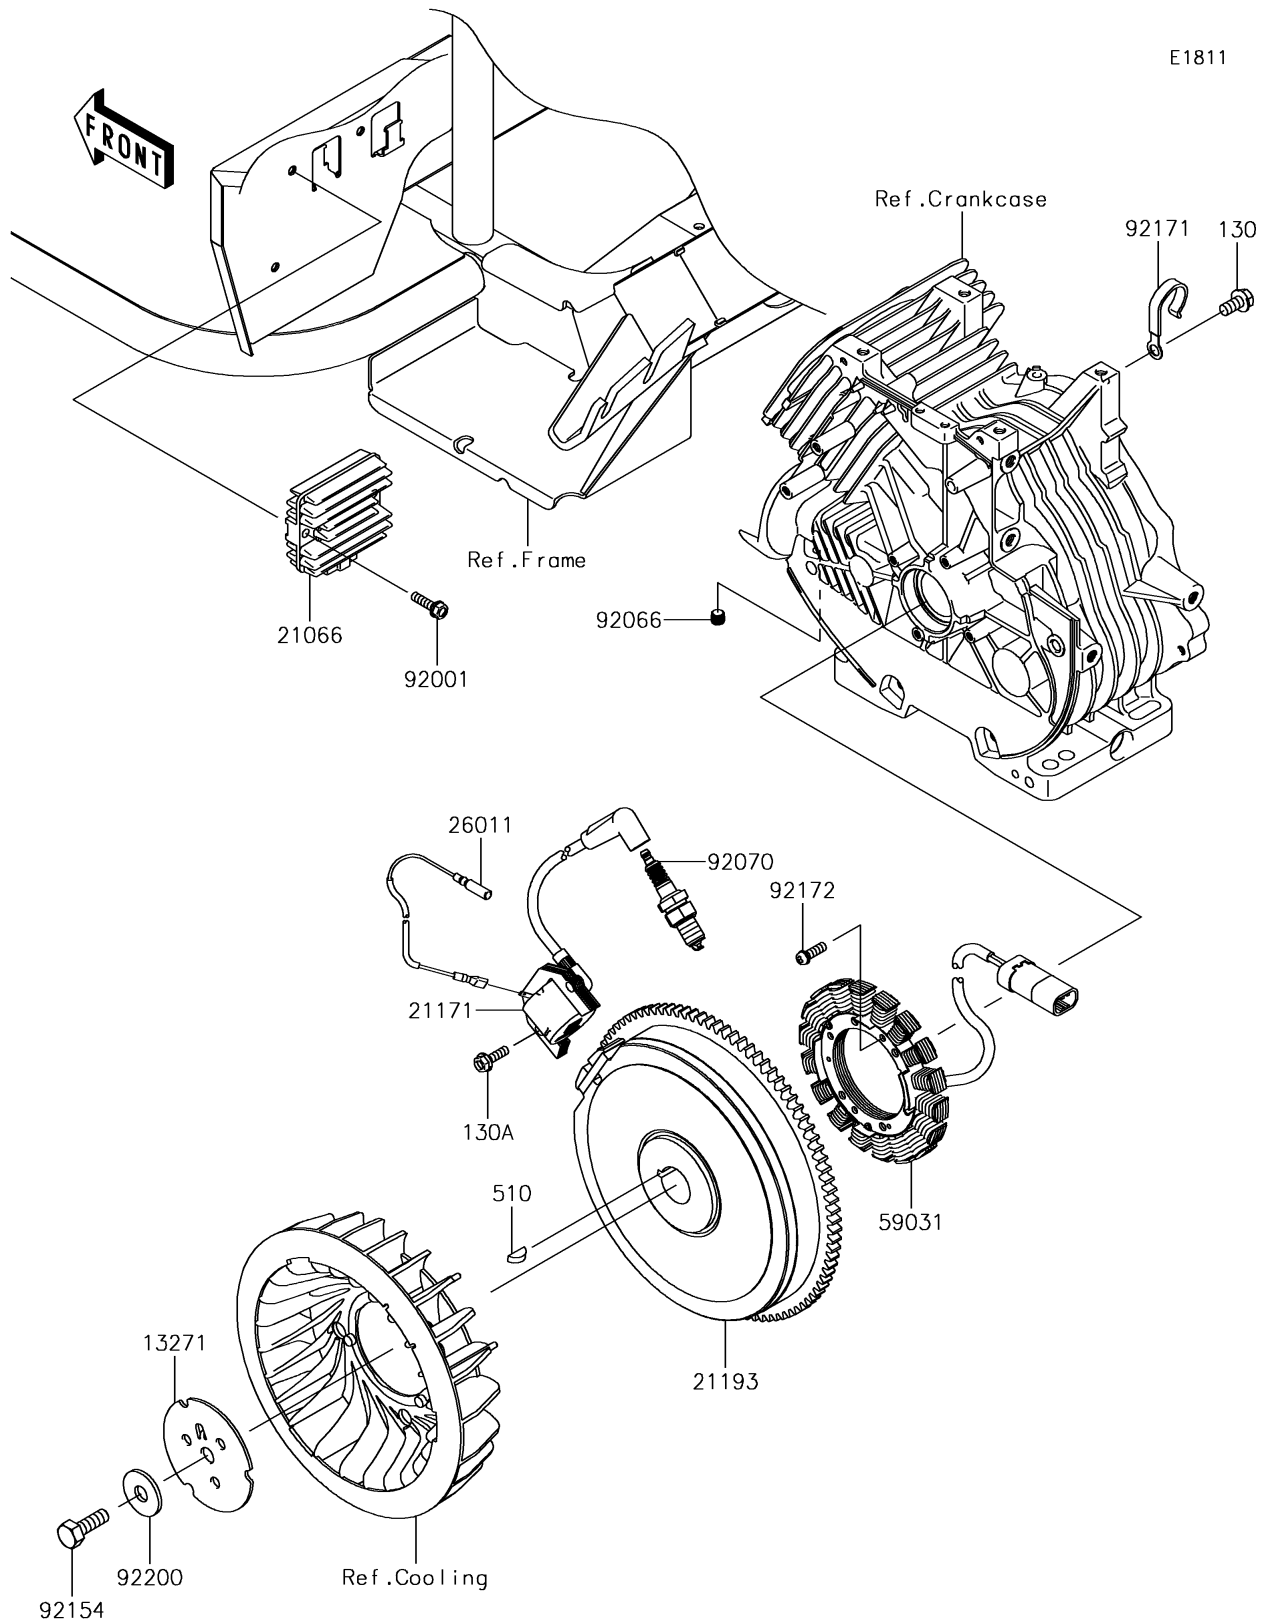

## 2017 MULE SX™ 4x4 PARTS DIAGRAM

Generator/Ignition Coil

## 2017 MULE SX™ 4x4 PARTS LIST

Generator/Ignition Coil

ITEM NAME	PART NUMBER	QUANTITY
BOLT-FLANGED,8X16 (Ref # 130)	130AA0816	1
BOLT-FLANGED,6X20 (Ref # 130A)	130BA0620	1
PLATE,FAN (Ref # 13271)	13271-7029	1
REGULATOR-VOLTAGE (Ref # 21066)	21066-0039	1
COIL-ASSY-IGNITION (Ref # 21171)	21171-7035	1
FLYWHEEL-ASSY (Ref # 21193)	21193-0025	1
WIRE-LEAD (Ref # 26011)	26011-7014	1
KEY-WOODRUFF (Ref # 510)	510A5100	1
COIL-CHARGING (Ref # 59031)	59031-2132	1
BOLT,FLANGED,6X22 (Ref # 92001)	92001-1352	1
PLUG (Ref # 92066)	92066-0762	1
PLUG-SPARK,BPR5ES(NGK),SOLID (Ref # 92070)	92070-2088	1
BOLT,12X30 (Ref # 92154)	92154-7003	1
CLAMP (Ref # 92171)	92171-7005	1
SCREW,5X20 (Ref # 92172)	92172-7018	1
WASHER (Ref # 92200)	92200-7002	1