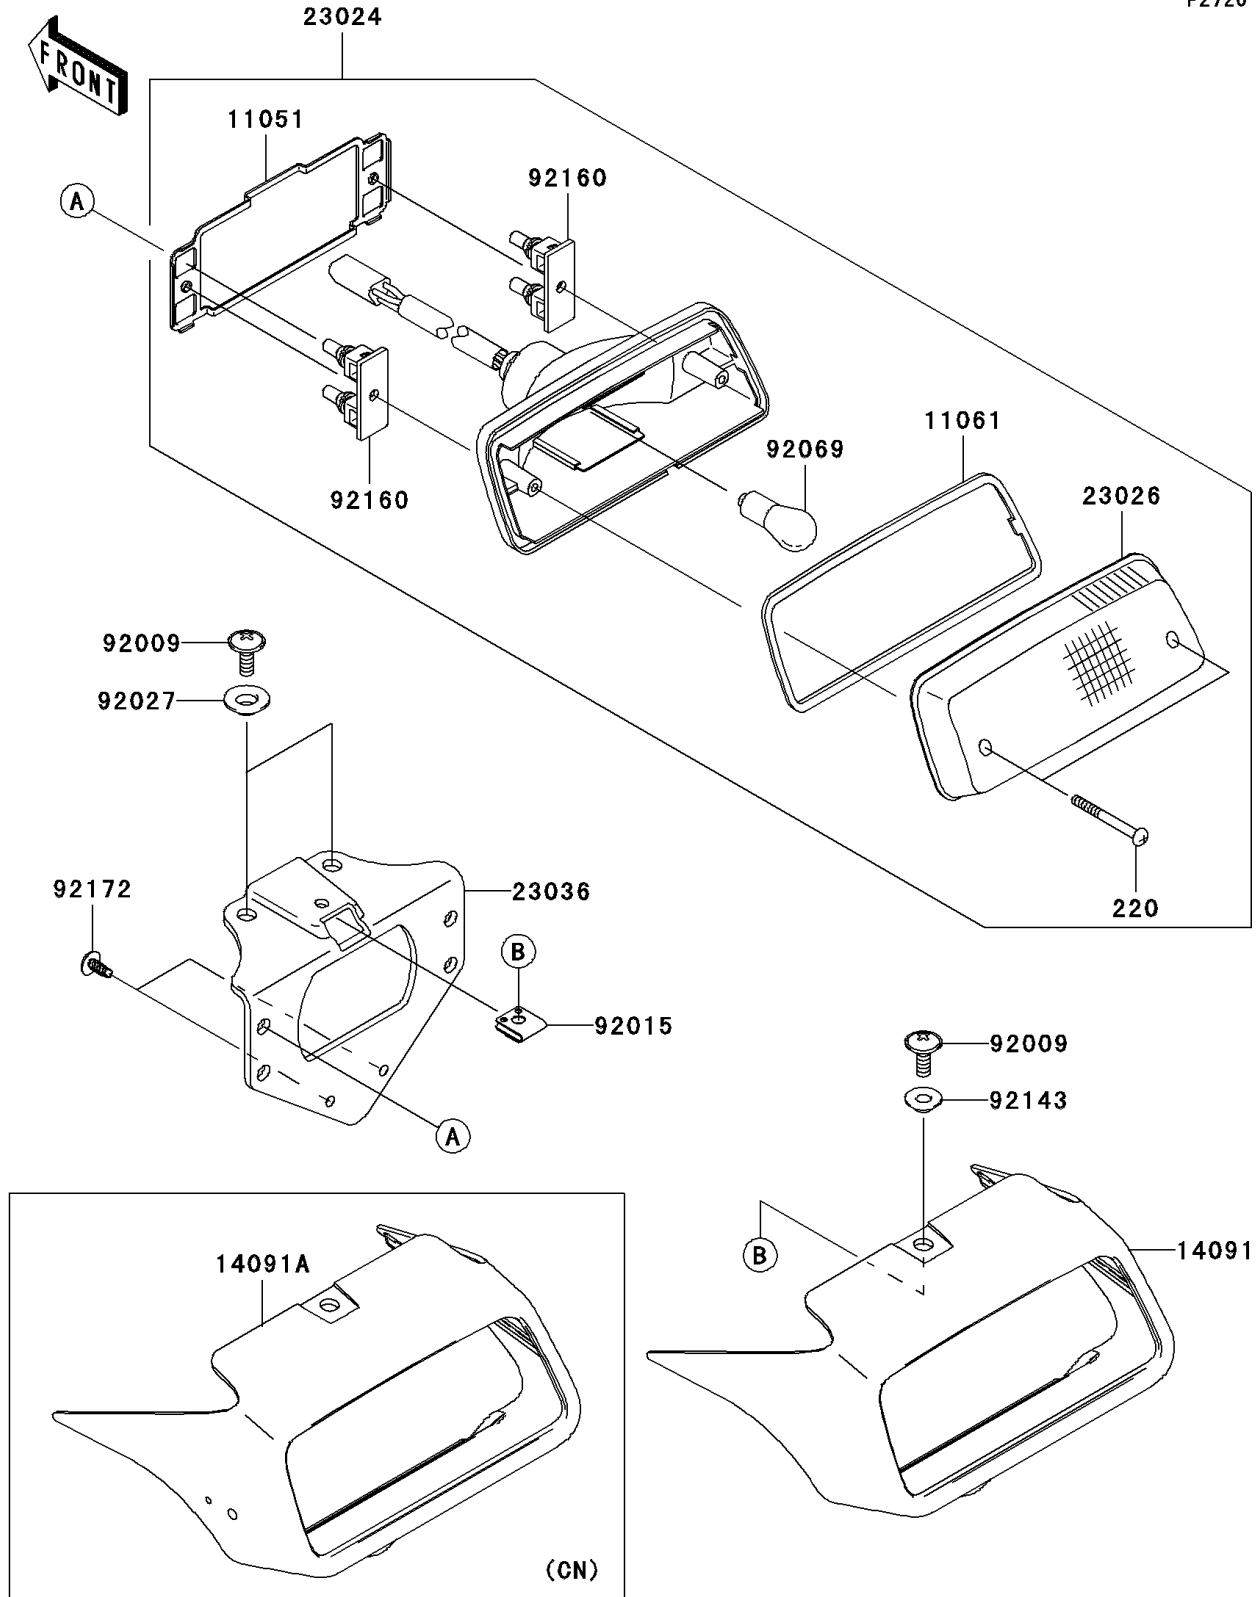

2004 KFX®700 PARTS DIAGRAM

Taillight(s)

F2720

2004 KFX®700 PARTS LIST

Taillight(s)

ITEM NAME	PART NUMBER	QUANTITY
SCREW-PAN-CROS (Ref # 220)	220B0440	1
BRACKET,TAIL LAMP (Ref # 11051)	11051-1870	1
GASKET,TAIL LAMP LENS (Ref # 11061)	11061-0055	1
LAMP-ASSY-TAIL (Ref # 23024)	23024-1130	1
LENS,TAIL LAMP (Ref # 23026)	23026-1230	1
BRACKET-TAIL LAMP (Ref # 23036)	23036-0001	1
SCREW,6X16 (Ref # 92009)	92009-1621	1
NUT,CLAMP,6MM (Ref # 92015)	92015-1678	1
COLLAR,L=4.7 (Ref # 92027)	92027-1964	1
BULB,12V 21/5W (Ref # 92069)	92069-063	1
COLLAR (Ref # 92143)	92143-1087	1
DAMPER,TAIL LAMP (Ref # 92160)	92160-1053	1
SCREW,TAPPING,5X10 (Ref # 92172)	92172-1061	1
COVER,TAIL LAMP,F.BLACK (Ref # 14091)	14091-0095-6Z	1
COVER,TAIL LAMP,F.BLACK (Ref # 14091A)	14091-0113-6Z	1