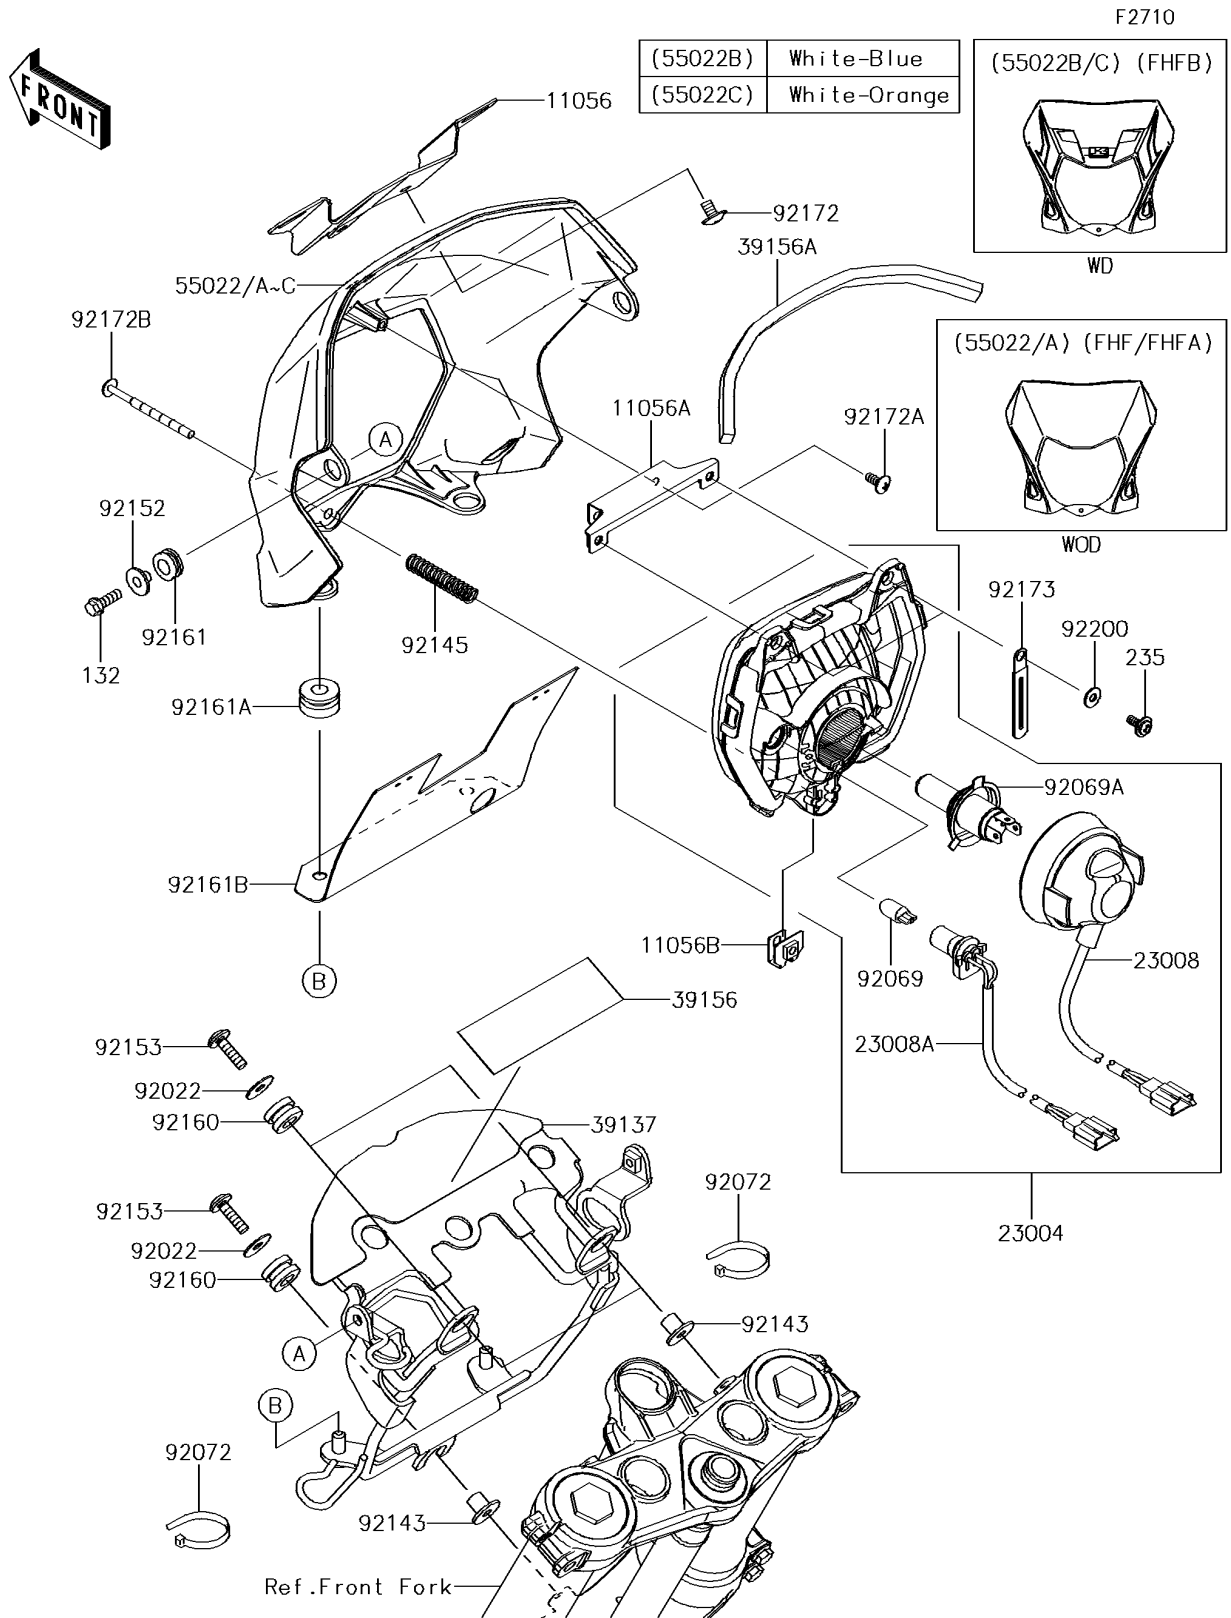

2017 PARTS DIAGRAM

Headlight(s)

2017 PARTS LIST

Headlight(s)

ITEM NAME	PART NUMBER	QUANTITY
BRACKET (Ref # 11056)	11056-7198	1
BRACKET (Ref # 11056A)	11056-7216	1
BRACKET (Ref # 11056B)	11056-7968	1
BOLT-FLANGED-SMALL,6X18 (Ref # 132)	132BC0618	1
LAMP-HEAD (Ref # 23004)	23004-0357	1
SOCKET-ASSY,HEAD LAMP (Ref # 23008)	23008-0173	1
SOCKET-ASSY,POSITION LAMP (Ref # 23008A)	23008-0174	1
SCREW-PAN-WP-CROS,5X12 (Ref # 235)	235AA0512	1
STAY-COMP,HEAD LAMP (Ref # 39137)	39137-0674	1
PAD,35X110 (Ref # 39156)	39156-1764	1
PAD,10X260X7 (Ref # 39156A)	39156-1857	1
COVER-HEAD LAMP,EBONY (Ref # 55022A)	55022-0311-6C	1
WASHER,PLAIN,6MM (Ref # 92022)	92022-165	1
BULB,12V 5W (Ref # 92069)	92069-0059	1
BULB,12V35/35W (Ref # 92069A)	92069-0086	1
BAND,L=220 (Ref # 92072)	92072-0044	1
COLLAR (Ref # 92143)	92143-1353	1
SPRING (Ref # 92145)	92145-1645	1
COLLAR (Ref # 92152)	92152-0295	1
BOLT,SOCKET,6X22 (Ref # 92153)	92153-0574	1
DAMPER,10X20X12 (Ref # 92160)	92160-1167	1
DAMPER,10X18X7.5 (Ref # 92161)	92161-1535	1
DAMPER,7.5X22X11 (Ref # 92161A)	92161-1536	1
DAMPER (Ref # 92161B)	92161-1821	1
SCREW,6X10 (Ref # 92172)	92172-0098	1
SCREW,TAPPING,5X10 (Ref # 92172A)	92172-0262	1
SCREW,5X70 (Ref # 92172B)	92172-0909	1
CLAMP (Ref # 92173)	92173-1424	1
WASHER,5.2X13X1 (Ref # 92200)	92200-1694	1