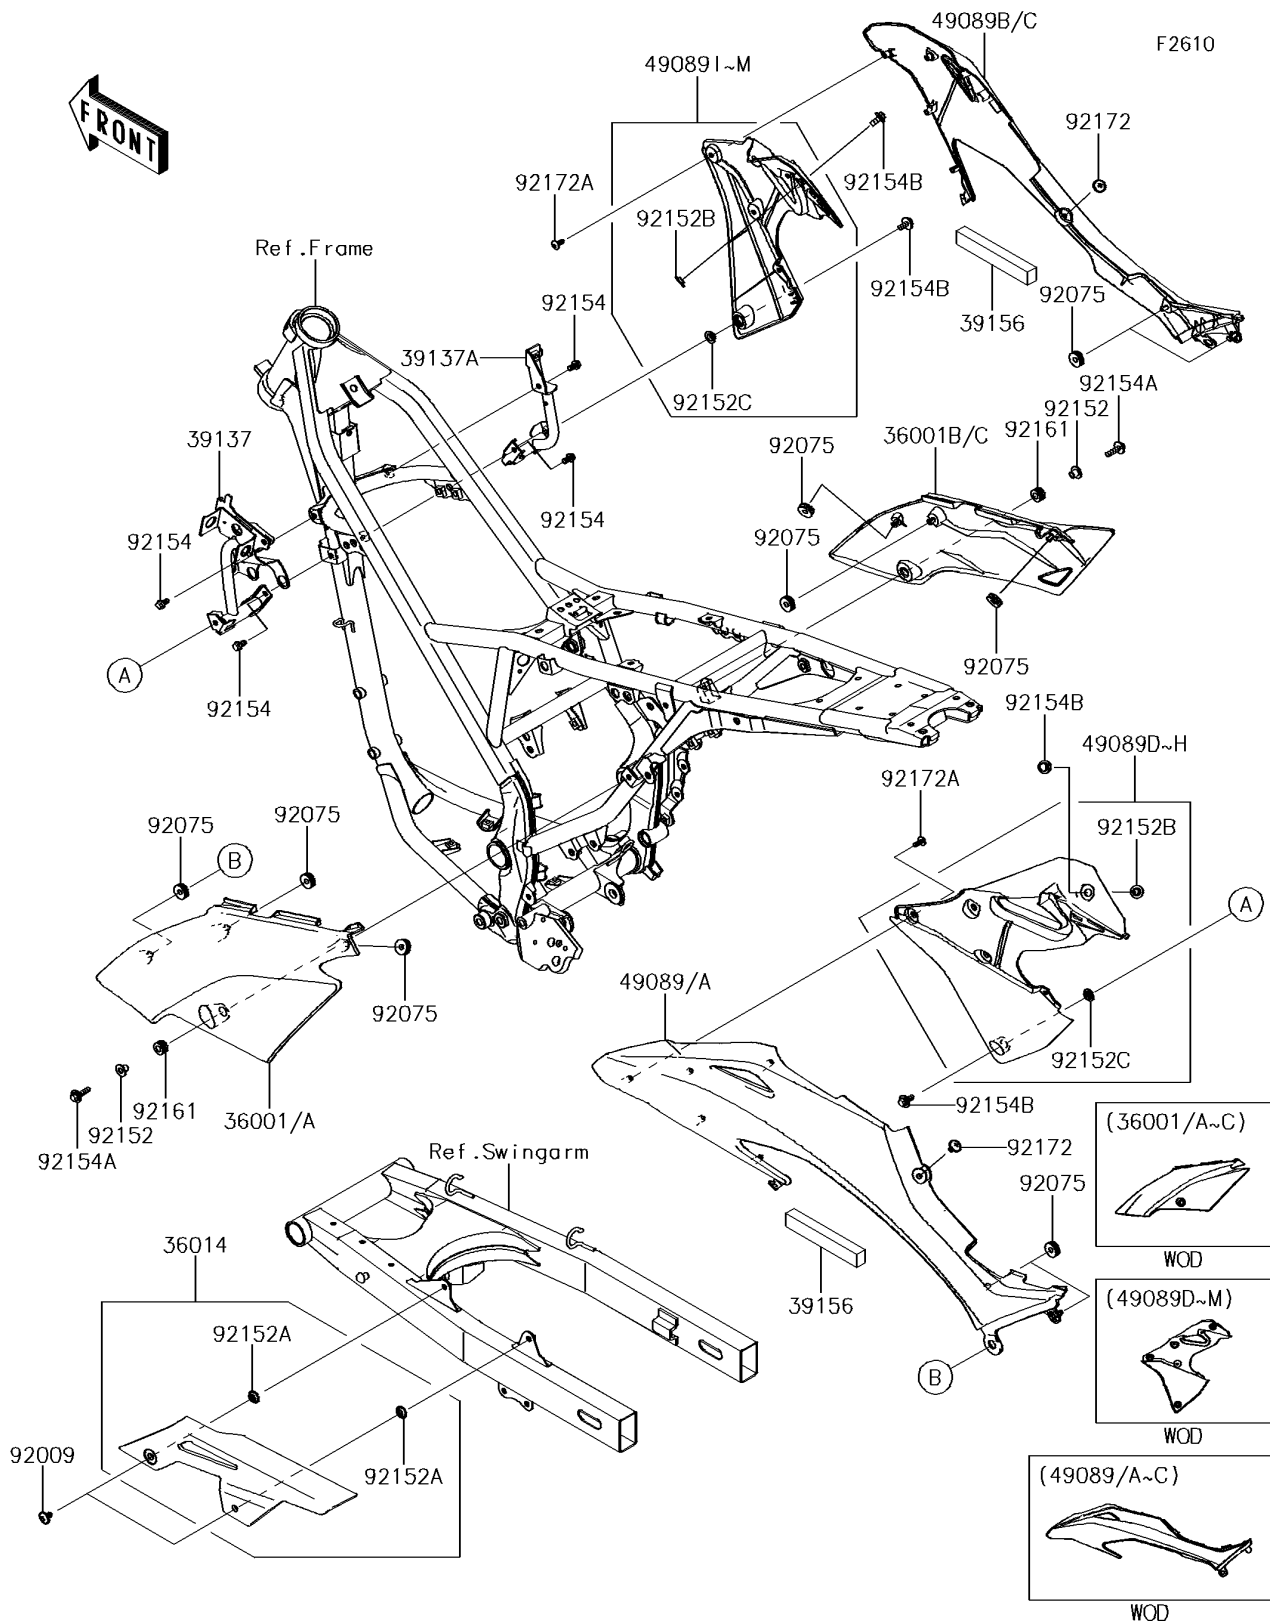

2017 PARTS DIAGRAM

Side Covers/Chain Cover

2017 PARTS LIST

Side Covers/Chain Cover

ITEM NAME	PART NUMBER	QUANTITY
COVER-SIDE,LH,EBONY (Ref # 36001A)	36001-0625-6C	1
COVER-SIDE,RH,EBONY (Ref # 36001C)	36001-0626-6C	1
CASE-CHAIN (Ref # 36014)	36014-0560	1
STAY-COMP,LH,P.SILVER (Ref # 39137)	39137-0620-458	1
STAY-COMP,RH,P.SILVER (Ref # 39137A)	39137-0663-458	1
PAD (Ref # 39156)	39156-0813	1
SHROUD-ENGINE,LH,UPP,EBONY (Ref # 49089A)	49089-0868-6C	1
SHROUD-ENGINE,RH,UPP,EBONY (Ref # 49089C)	49089-0869-6C	1
SHROUD-ENGINE,LH,LWR,L.GREEN (Ref # 49089F)	49089-0870-290	1
SHROUD-ENGINE,LH,LWR,EBONY (Ref # 49089H)	49089-0870-6C	1
SHROUD-ENGINE,RH,LWR,L.GREEN (Ref # 49089K)	49089-0871-290	1
SHROUD-ENGINE,RH,LWR,EBONY (Ref # 49089M)	49089-0871-6C	1
SCREW,6X10 (Ref # 92009)	92009-1729	1
DAMPER (Ref # 92075)	92075-1629	1
COLLAR,6.3X8.3X9.2 (Ref # 92152)	92152-1725	1
COLLAR,8.8X16X4 (Ref # 92152A)	92152-1731	1
COLLAR,6.6X9X4 (Ref # 92152B)	92152-1982	1
COLLAR,8.8X16X4 (Ref # 92152C)	92152-2185	1
BOLT,FLANGED,6X10 (Ref # 92154)	92154-0459	1
BOLT,FLANGED,6X22 (Ref # 92154A)	92154-1184	1
BOLT,FLANGED,6X14 (Ref # 92154B)	92154-1231	1
DAMPER,8X16X8.6 (Ref # 92161)	92161-0685	1
SCREW,6X10 (Ref # 92172)	92172-0098	1
SCREW,5X12 (Ref # 92172A)	92172-1095	1