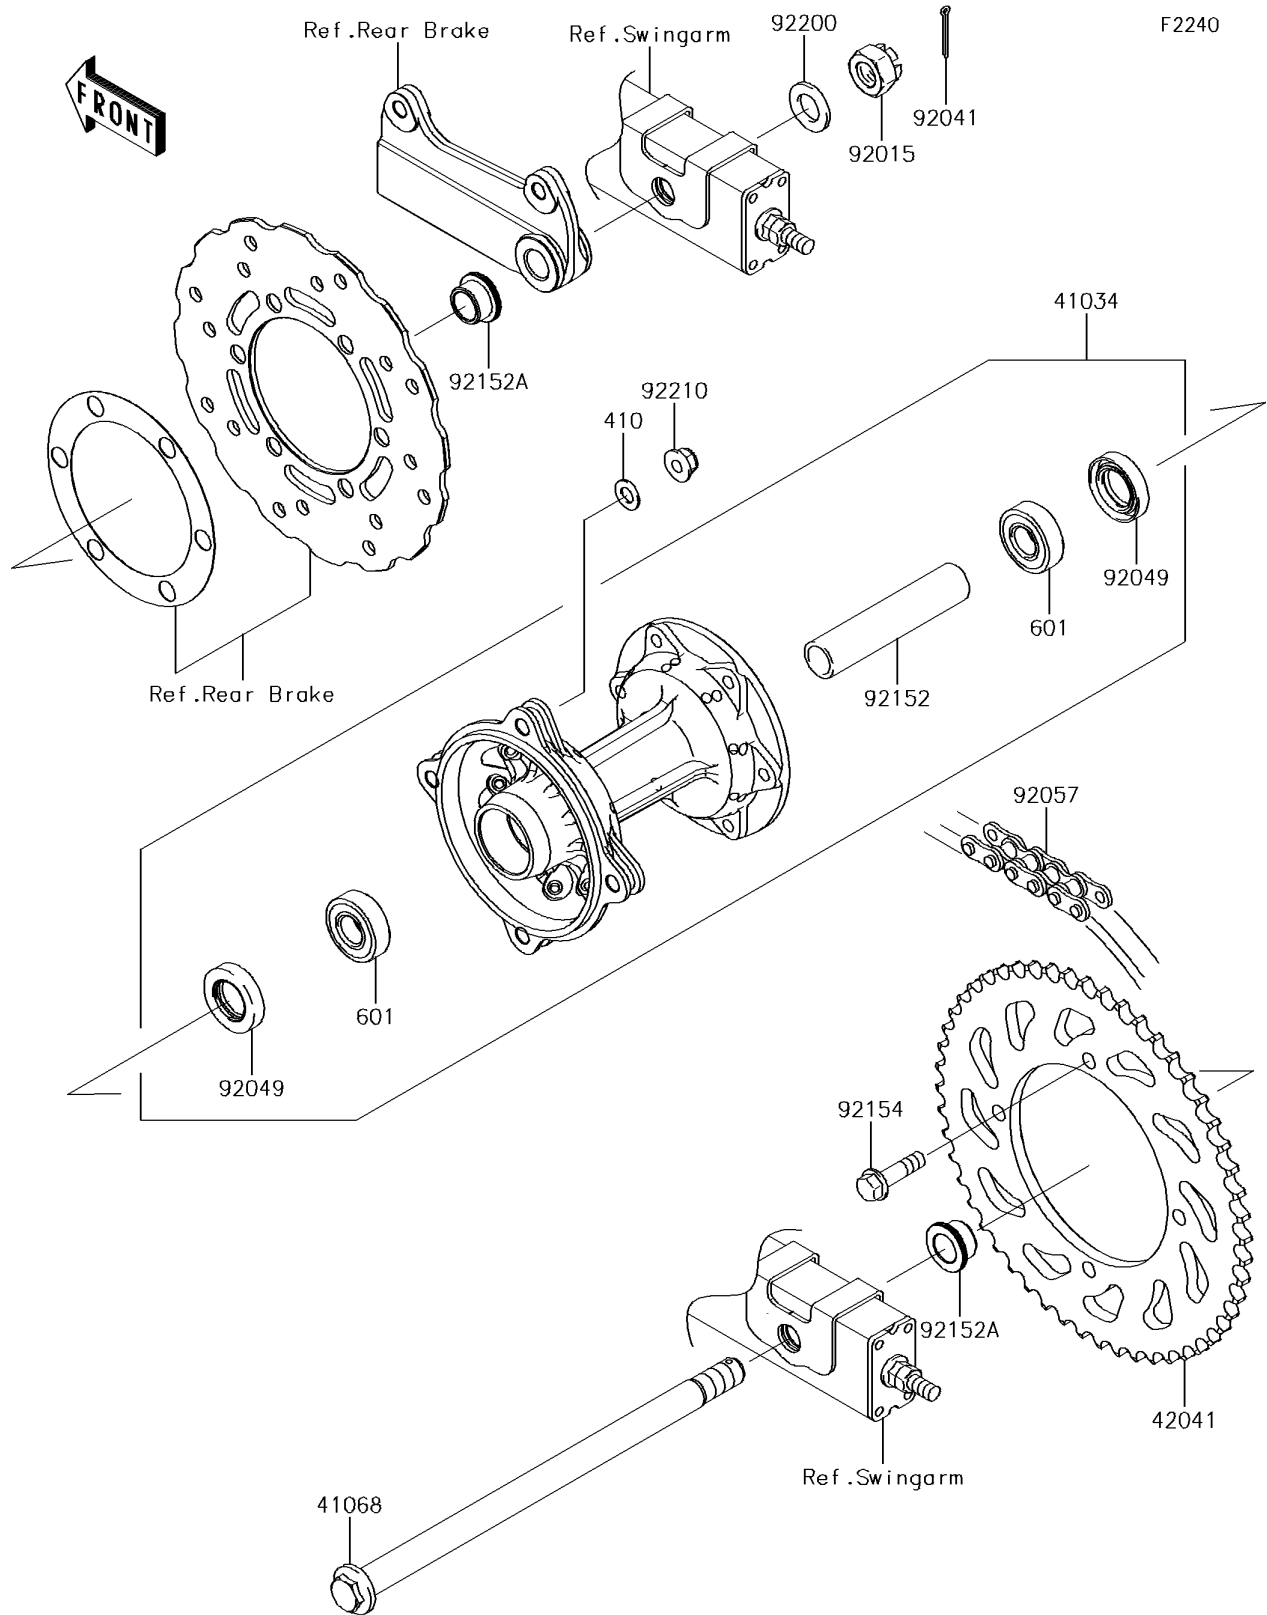

2017 PARTS DIAGRAM

Rear Hub

2017 PARTS LIST

Rear Hub

ITEM NAME	PART NUMBER	QUANTITY
WASHER-PLAIN-SMALL,8MM (Ref # 410)	410AA0800	1
DRUM-ASSY,RR (Ref # 41034)	41034-0564	1
AXLE,RR,14X264.5 (Ref # 41068)	41068-0075	1
SPROCKET-HUB,52T (Ref # 42041)	42041-0146	1
BEARING-BALL (Ref # 601)	601B6202UU	1
NUT,CASTLE,14MM (Ref # 92015)	92015-1765	1
COTTER,3X35 (Ref # 92041)	92041-0010	1
SEAL-OIL (Ref # 92049)	92049-0114	1
CHAIN,DRIVE,428HX132L (Ref # 92057)	92057-0642	1
COLLAR,15.2X20X106 (Ref # 92152)	92152-0837	1
COLLAR,15.1X20X12.8 (Ref # 92152A)	92152-2246	1
BOLT,FLANGED,8X30 (Ref # 92154)	92154-0424	1
WASHER,14.2X26X3.2 (Ref # 92200)	92200-0873	1
NUT,8MM (Ref # 92210)	92210-0570	1