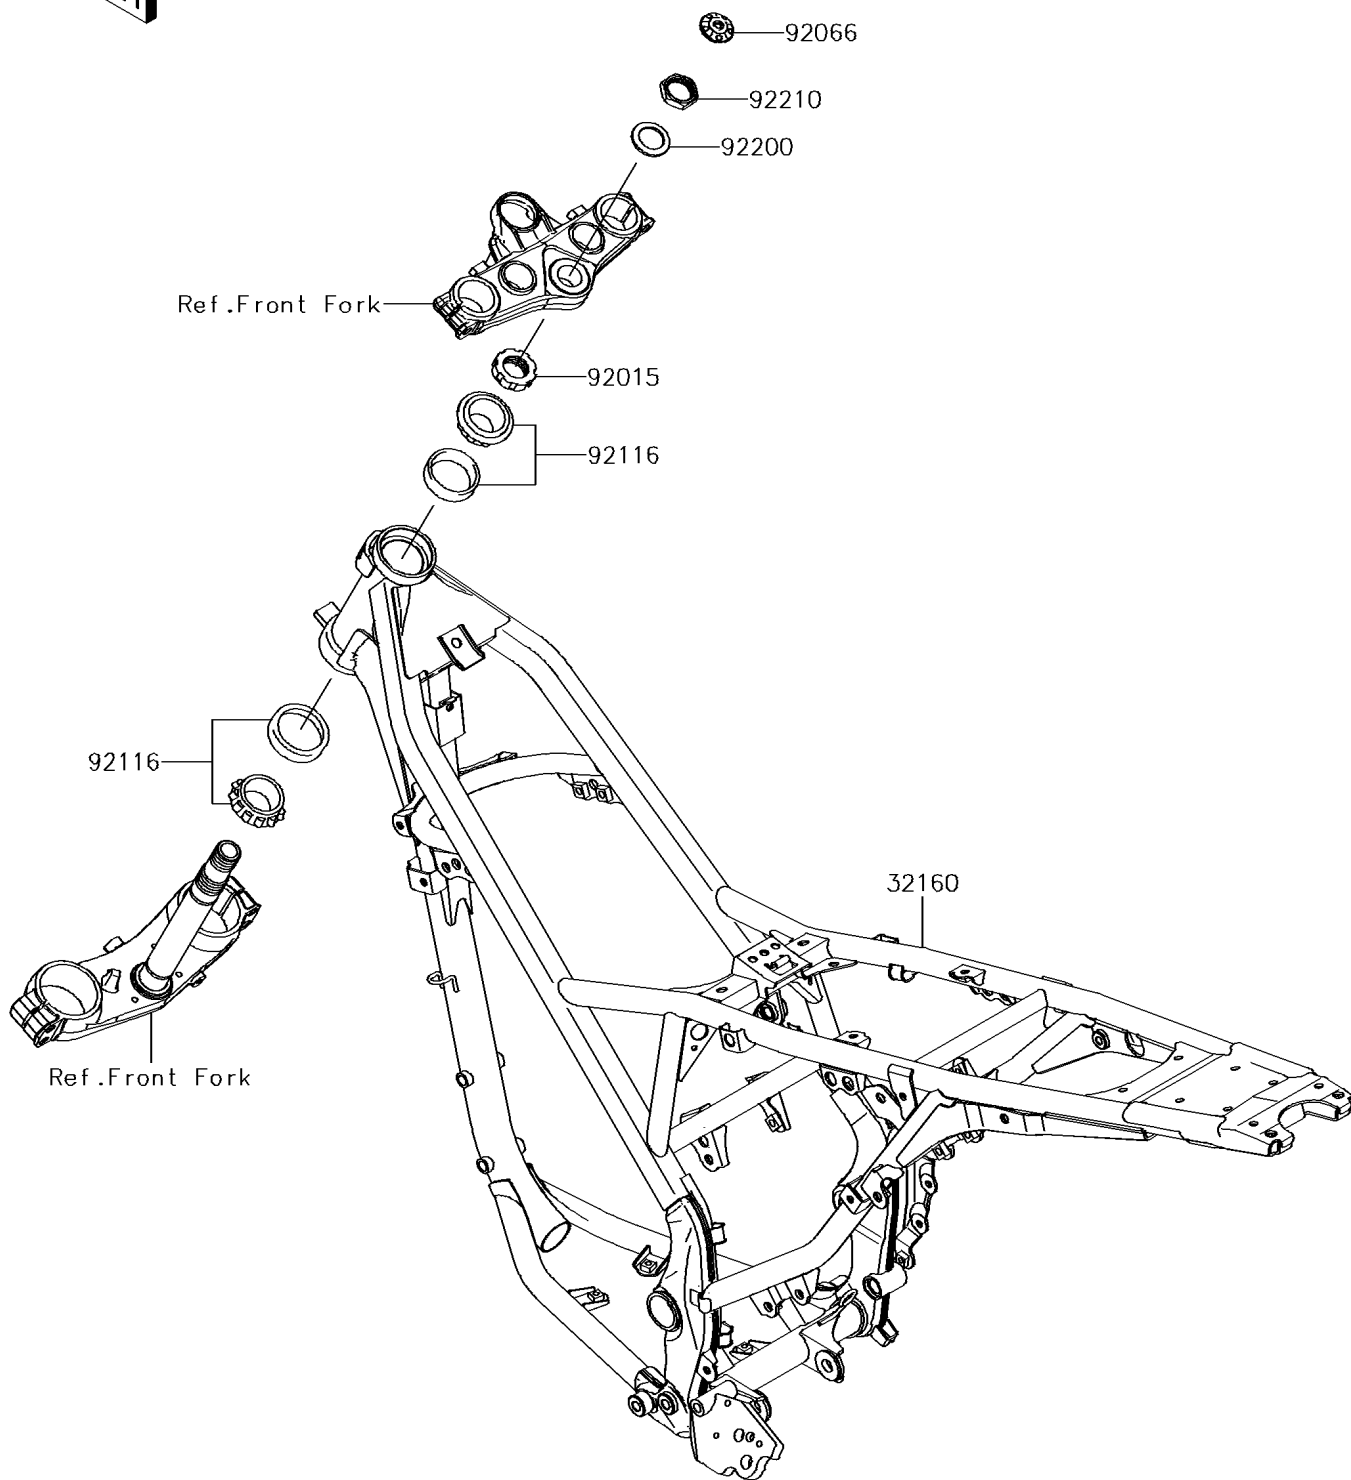

## 2017 PARTS DIAGRAM

Frame

F2120

## 2017 PARTS LIST

Frame

ITEM NAME	PART NUMBER	QUANTITY
FRAME-COMP,P.SILVER (Ref # 32160)	32160-0844-458	1
NUT,STEERING STEM,25MM (Ref # 92015)	92015-1684	1
PLUG (Ref # 92066)	92066-0162	1
BEARING-ROLLER,H1-CAP32005JRRS (Ref # 92116)	92116-1065	1
WASHER,23X34X2.2 (Ref # 92200)	92200-0891	1
NUT,STEERING STEM,22MM (Ref # 92210)	92210-1521	1