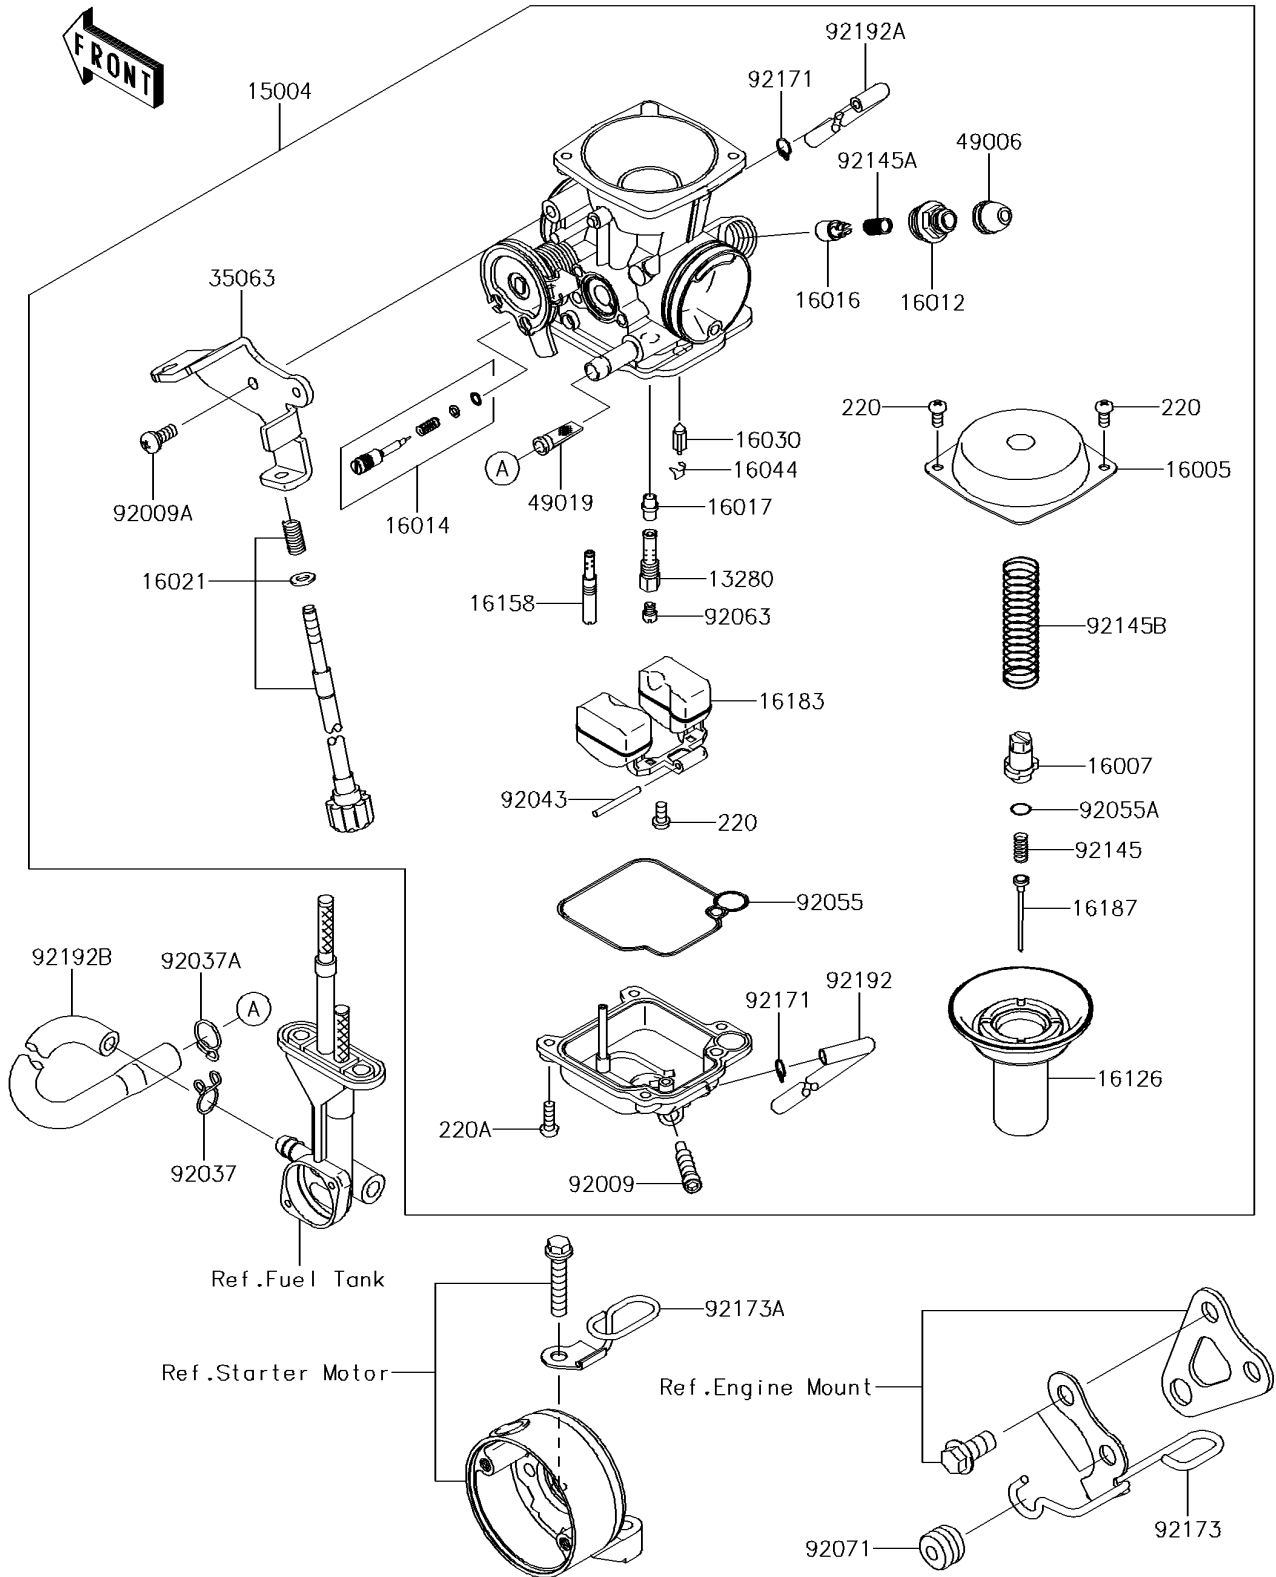

2017 PARTS DIAGRAM

Carburetor

E1611

2017 PARTS LIST

Carburetor

ITEM NAME	PART NUMBER	QUANTITY
HOLDER (Ref # 13280)	13280-0235	1
CARBURETOR-ASSY (Ref # 15004)	15004-0911	1
TOP-CHAMBER (Ref # 16005)	16005-0003	1
SEAT-SPRING (Ref # 16007)	16007-0020	1
CAP-STARTER PLUNGER (Ref # 16012)	16012-0003	1
SCREW-PILOT AIR (Ref # 16014)	16014-0016	1
PLUNGER,STARTER (Ref # 16016)	16016-0014	1
JET-NEEDLE (Ref # 16017)	16017-0017	1
SCREW-THROTTLE STOP (Ref # 16021)	16021-0022	1
VALVE-FLOAT (Ref # 16030)	16030-0005	1
CLAMP,FLOAT VALVE (Ref # 16044)	16044-007	1
VALVE (Ref # 16126)	16126-0020	1
JET-SLOW (Ref # 16158)	16158-0007	1
FLOAT-ASSY (Ref # 16183)	16183-0004	1
NEEDLE-JET (Ref # 16187)	16187-0573	1
SCREW-PAN-CROS,4X8 (Ref # 220)	220AA0408	1
SCREW-PAN-CROS,4X12 (Ref # 220A)	220AA0412	1
STAY (Ref # 35063)	35063-0684	1
BOOT (Ref # 49006)	49006-0039	1
FILTER-FUEL (Ref # 49019)	49019-1097	1
SCREW,DRAIN,6X0.75 (Ref # 92009)	92009-1551	1
SCREW,PLATE (Ref # 92009A)	92009-1865	1
CLAMP,TUBE (Ref # 92037)	92037-147	1
CLAMP (Ref # 92037A)	92037-1935	1
PIN,FLOAT (Ref # 92043)	92043-1207	1
RING-O,CHAMBER GASKET (Ref # 92055)	92055-0084	1
RING-O (Ref # 92055A)	92055-1223	1
JET-MAIN,#112 (Ref # 92063)	92063-0020	1
GROMMET (Ref # 92071)	92071-0038	1

2017 PARTS LIST

Carburetor

ITEM NAME	PART NUMBER	QUANTITY
SPRING (Ref # 92145)	92145-0309	1
SPRING,COIL (Ref # 92145A)	92145-0313	1
SPRING (Ref # 92145B)	92145-0936	1
CLAMP (Ref # 92171)	92171-0494	1
CLAMP (Ref # 92173)	92173-1066	1
CLAMP (Ref # 92173A)	92173-1430	1
TUBE (Ref # 92192)	92192-0233	1
TUBE (Ref # 92192A)	92192-0876	1
TUBE,TAP-ASSY-CARBURETOR (Ref # 92192B)	92192-1726	1