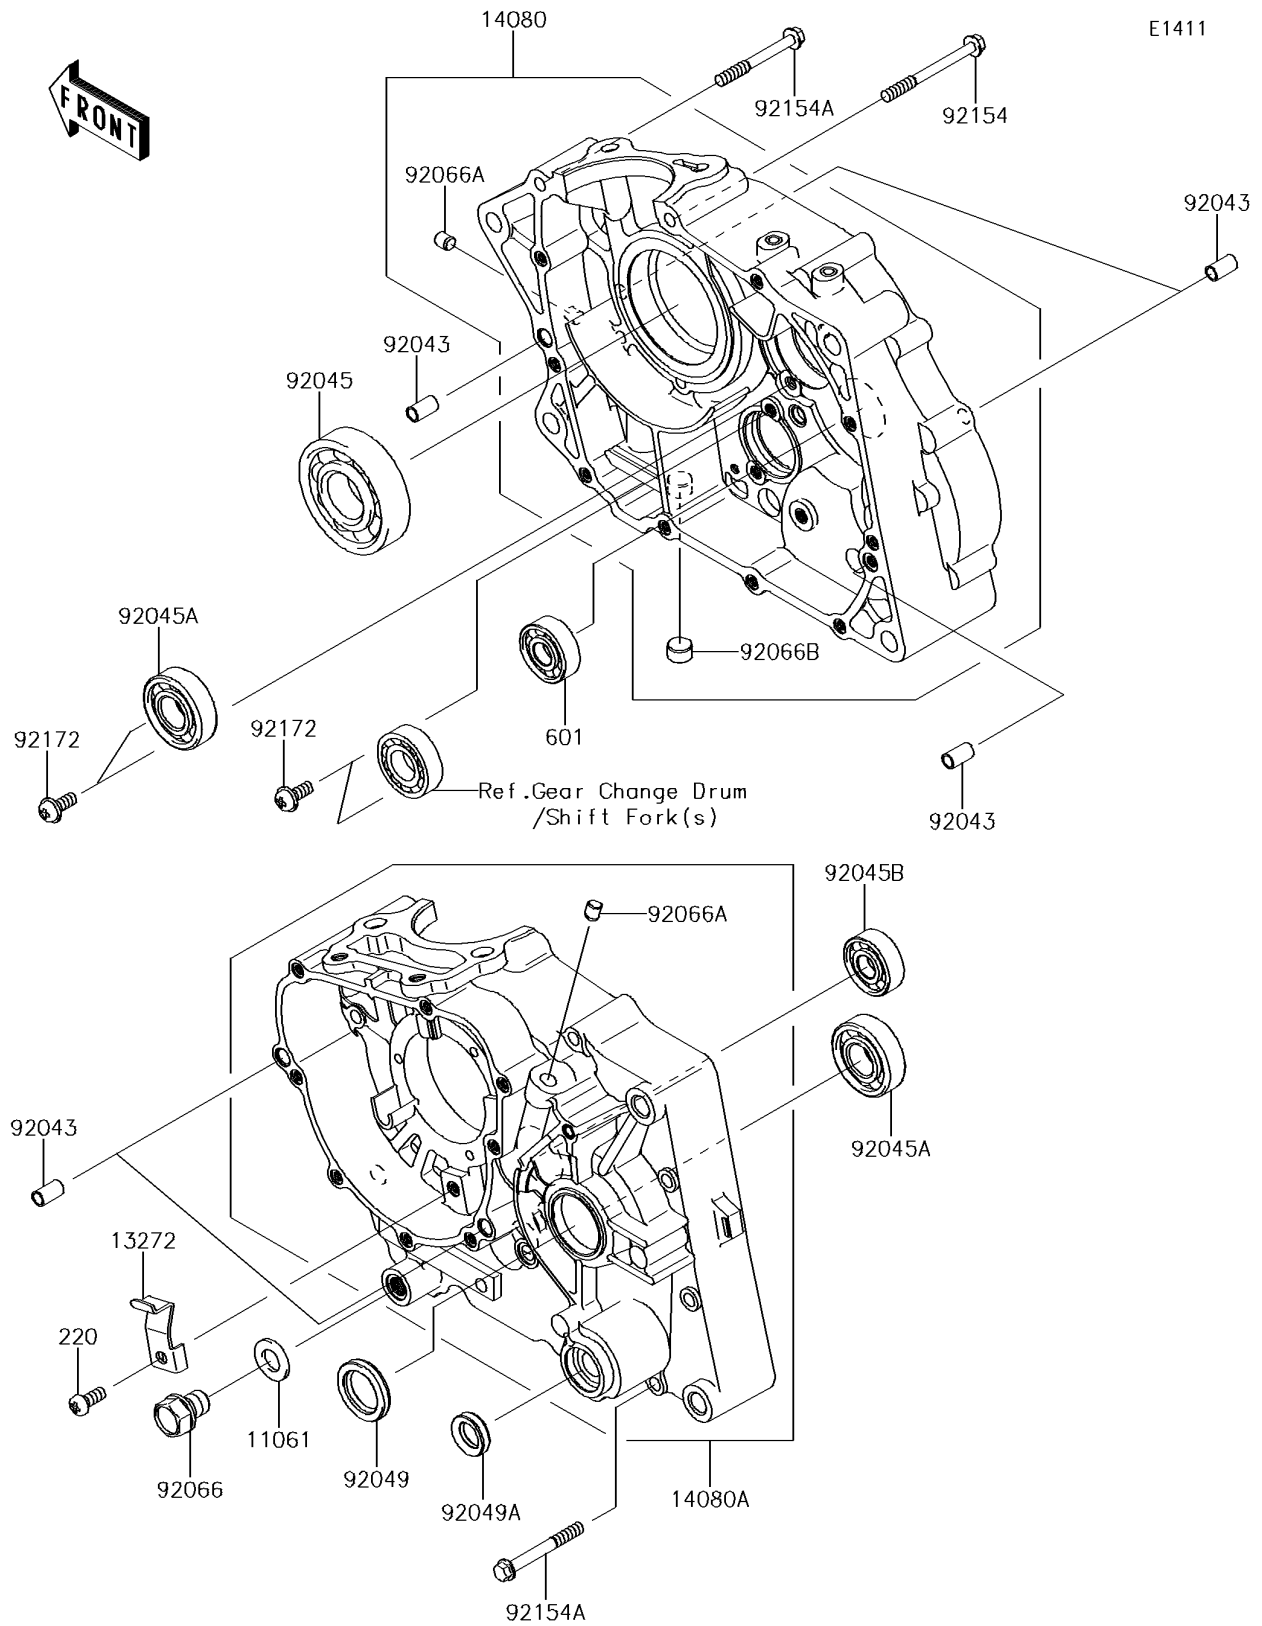

2017 PARTS DIAGRAM

Crankcase

2017 PARTS LIST

Crankcase

ITEM NAME	PART NUMBER	QUANTITY
GASKET,DRAIN PLUG (Ref # 11061)	11061-0265	1
PLATE (Ref # 13272)	13272-1384	1
CRANKCASE,RH (Ref # 14080)	14080-0251	1
CRANKCASE,LH (Ref # 14080A)	14080-0295	1
SCREW-PAN-CROS,6X14 (Ref # 220)	220AA0614	1
BEARING-BALL (Ref # 601)	601A6201	1
PIN,6.2X8X14 (Ref # 92043)	92043-0099	1
BEARING-BALL (Ref # 92045)	92045-0018	1
BEARING-BALL,#6203C2 (Ref # 92045A)	92045-0745	1
BEARING-BALL,6201ZC3/5C (Ref # 92045B)	92045-1308	1
SEAL-OIL (Ref # 92049)	92049-0011	1
SEAL-OIL (Ref # 92049A)	92049-1431	1
PLUG,OIL DRAIN,12X15 (Ref # 92066)	92066-0768	1
PLUG,OIL LINE,7.2X8 (Ref # 92066A)	92066-1012	1
PLUG (Ref # 92066B)	92066-1110	1
BOLT,6X60 (Ref # 92154)	92154-1161	1
BOLT,6X50 (Ref # 92154A)	92154-1168	1
SCREW,6X14 (Ref # 92172)	92172-0850	1