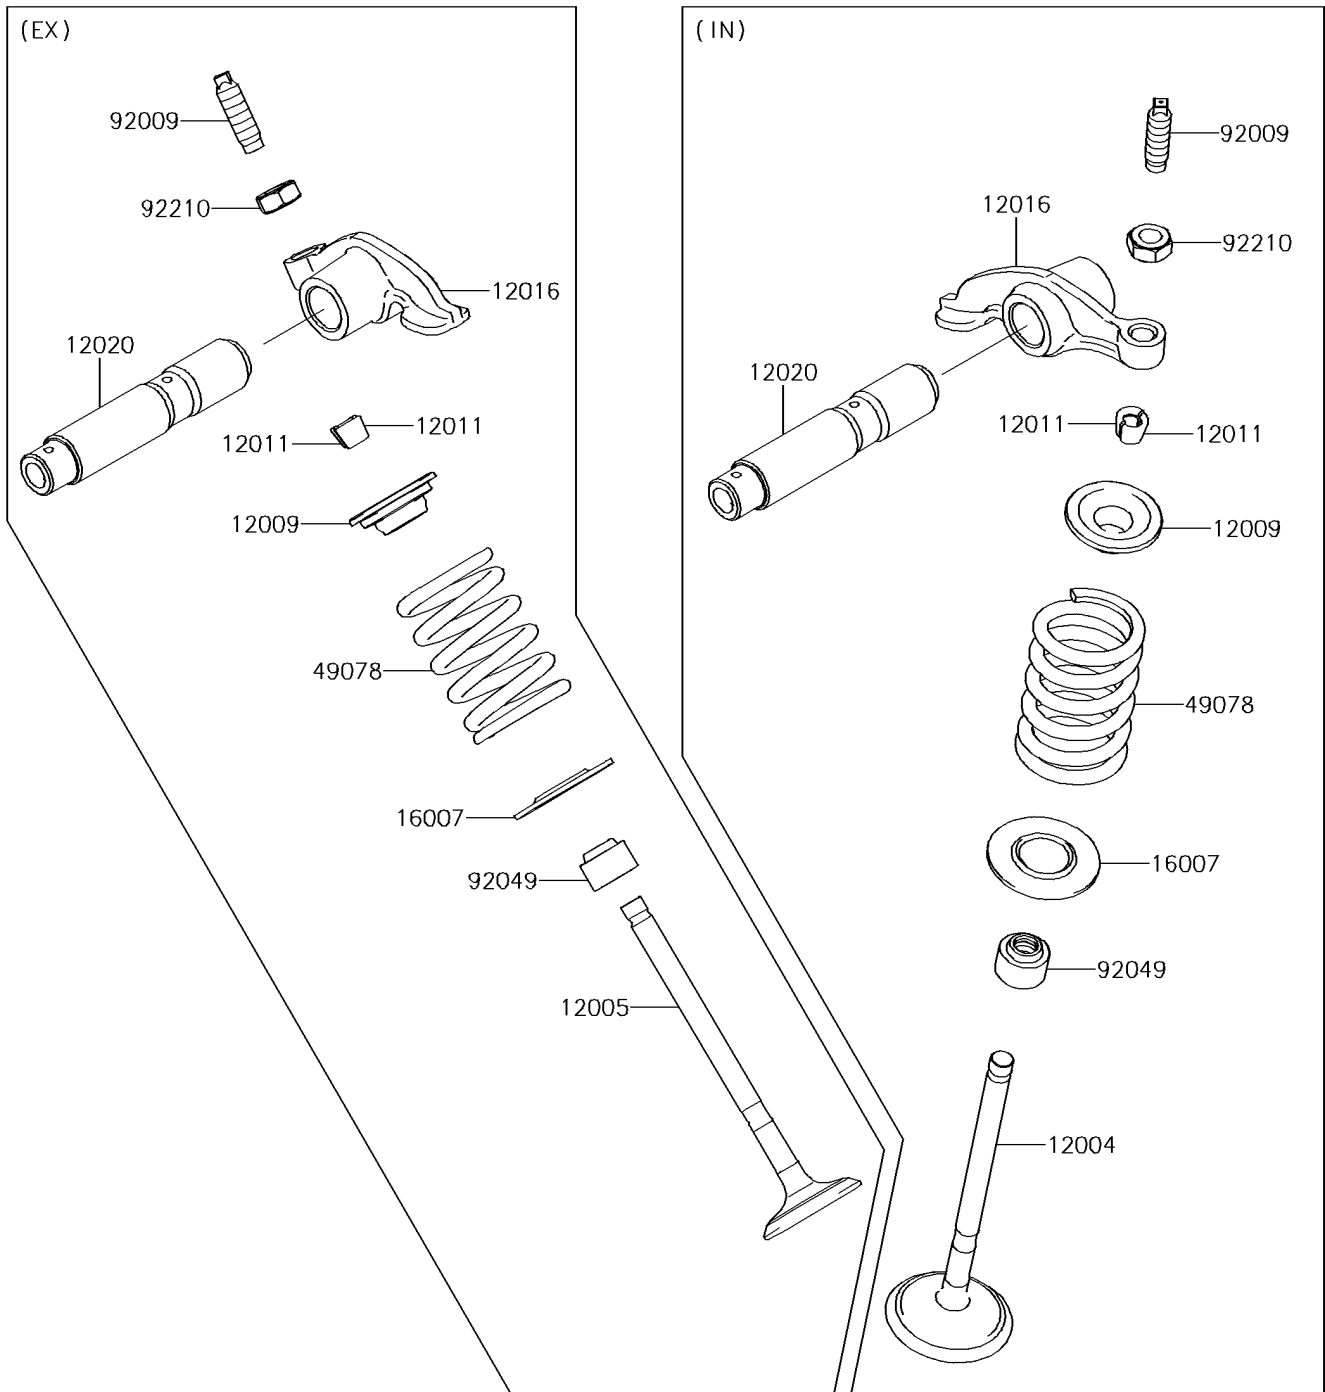

2017 PARTS DIAGRAM

Valve(s)

E1210

2017 PARTS LIST

Valve(s)

ITEM NAME	PART NUMBER	QUANTITY
VALVE-INTAKE (Ref # 12004)	12004-0049	1
VALVE-EXHAUST (Ref # 12005)	12005-0725	1
RETAINER-VALVE SPRING (Ref # 12009)	12009-0018	1
COLLET (Ref # 12011)	12011-1051	1
ARM-ROCKER (Ref # 12016)	12016-0035	1
SHAFT-ROCKER (Ref # 12020)	12020-0015	1
SEAT-SPRING (Ref # 16007)	16007-1223	1
SPRING-ENGINE VALVE (Ref # 49078)	49078-0064	1
SCREW,VALVE ADJUST (Ref # 92009)	92009-1109	1
SEAL-OIL (Ref # 92049)	92049-0139	1
NUT,VALVE ADJUST LOCK (Ref # 92210)	92210-1491	1