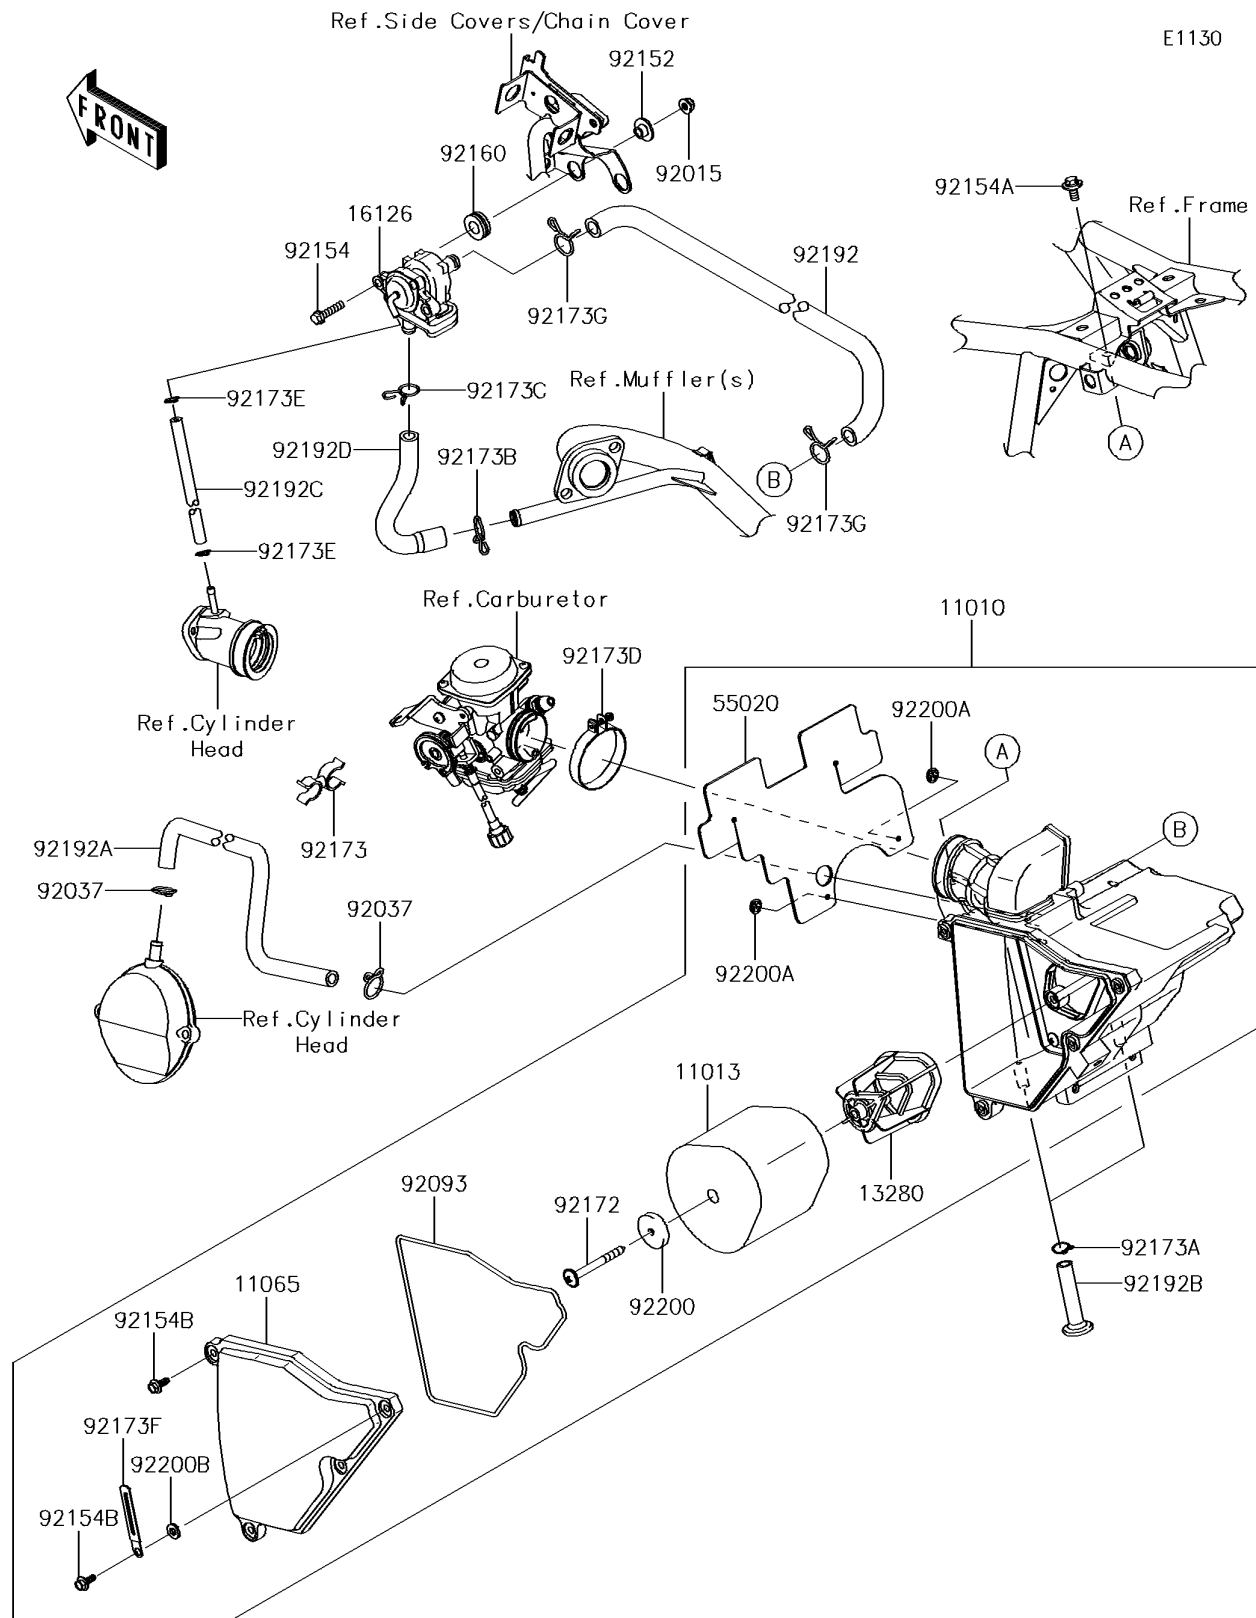

## 2017 PARTS DIAGRAM

Air Cleaner

## 2017 PARTS LIST

Air Cleaner

ITEM NAME	PART NUMBER	QUANTITY
FILTER-ASSY-AIR (Ref # 11010)	11010-0830	1
ELEMENT-AIR FILTER (Ref # 11013)	11013-0025	1
CAP (Ref # 11065)	11065-0895	1
HOLDER (Ref # 13280)	13280-0831	1
VALVE,AIR SWITCH (Ref # 16126)	16126-0715	1
GUARD (Ref # 55020)	55020-1861	1
NUT,FLANGED,6MM (Ref # 92015)	92015-1367	1
CLAMP,12.5MM (Ref # 92037)	92037-1271	1
SEAL (Ref # 92093)	92093-0655	1
COLLAR (Ref # 92152)	92152-0854	1
BOLT,FLANGED,6X25 (Ref # 92154)	92154-1156	1
BOLT,FLANGED,6X14 (Ref # 92154A)	92154-1231	1
BOLT,FLANGED,5X14 (Ref # 92154B)	92154-1637	1
DAMPER (Ref # 92160)	92160-1278	1
SCREW,6X60 (Ref # 92172)	92172-0915	1
CLAMP (Ref # 92173)	92173-0081	1
CLAMP,11.6MM (Ref # 92173A)	92173-0179	1
CLAMP (Ref # 92173B)	92173-0765	1
CLAMP,14MM (Ref # 92173C)	92173-1015	1
CLAMP (Ref # 92173D)	92173-1104	1
CLAMP (Ref # 92173E)	92173-1190	1
CLAMP (Ref # 92173F)	92173-1424	1
CLAMP (Ref # 92173G)	92173-1563	1
TUBE,ASV-AIR CLEANER (Ref # 92192)	92192-0474	1
TUBE,BREATHER (Ref # 92192A)	92192-0839	1
TUBE,A/C-DRAIN (Ref # 92192B)	92192-0943	1
TUBE,CARB. HOLDER-ASV (Ref # 92192C)	92192-1242	1
TUBE,ASV-EX PIPE (Ref # 92192D)	92192-1337	1
WASHER (Ref # 92200)	92200-1692	1

## 2017 PARTS LIST

Air Cleaner

ITEM NAME	PART NUMBER	QUANTITY
WASHER (Ref # 92200A)	92200-1693	1
WASHER (Ref # 92200B)	92200-1695	1