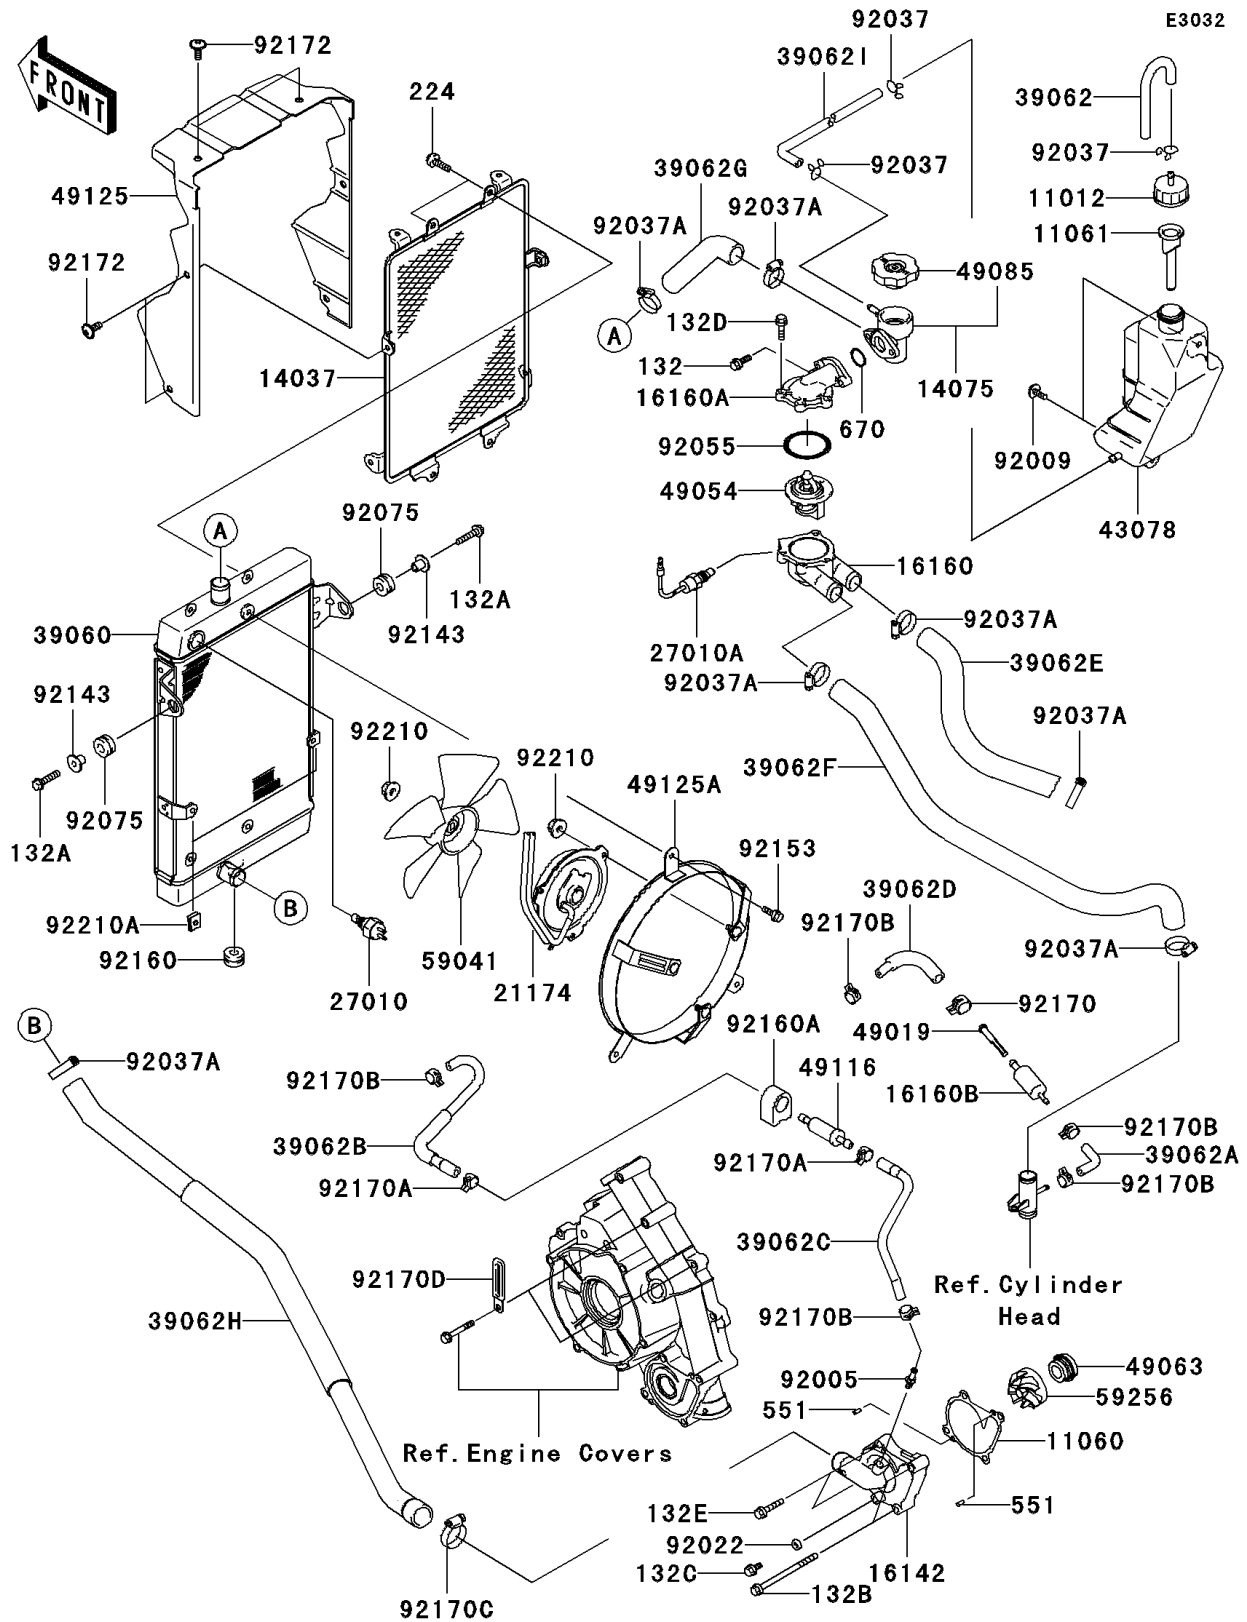

2004 KFX®700 PARTS DIAGRAM

Radiator

2004 KFX®700 PARTS LIST

Radiator

ITEM NAME	PART NUMBER	QUANTITY
CAP (Ref # 11012)	11012-1854	1
GASKET,WATER PUMP (Ref # 11060)	11060-1964	1
GASKET (Ref # 11061)	11061-0043	1
SCREEN (Ref # 14037)	14037-0017	1
CAP-ASSY,PRESSURE (Ref # 14075)	14075-1115	1
COVER-PUMP,WATER (Ref # 16142)	16142-0002	1
BODY,THERMOSTAT,LWR (Ref # 16160)	16160-1112	1
BODY,THERMOSTAT,UPP (Ref # 16160A)	16160-1113	1
BODY (Ref # 16160B)	16160-1359	1
MOTOR-ELECTRIC (Ref # 21174)	21174-0001	1
SWITCH,FAN (Ref # 27010)	27010-1202	1
SWITCH,SENSOR WATER (Ref # 27010A)	27010-1346	1
RADIATOR (Ref # 39060)	39060-0006	1
HOSE-COOLING,BREATHER (Ref # 39062)	39062-0002	1
HOSE-COOLING,HEAD-FILTER (Ref # 39062A)	39062-1816	1
HOSE-COOLING,CARB-VALVE (Ref # 39062B)	39062-1817	1
HOSE-COOLING,VALVE-WATER PUMP (Ref # 39062C)	39062-1818	1
HOSE-COOLING,FILTER-CARB (Ref # 39062D)	39062-1858	1
HOSE-COOLING,FR HEAD-THERMO (Ref # 39062E)	39062-1920	1
HOSE-COOLING,RR HEAD-THERMO (Ref # 39062F)	39062-1921	1
HOSE-COOLING,THERMO-RADIATOR (Ref # 39062G)	39062-1922	1
HOSE-COOLING,RAD-WATER PUMP (Ref # 39062H)	39062-1923	1
HOSE-COOLING,RESERVOIR-THERMO (Ref # 39062I)	39062-1924	1
RESERVOIR,TANK (Ref # 43078)	43078-0004	1
FILTER-WATER (Ref # 49019)	49019-1068	1
THERMOSTAT (Ref # 49054)	49054-1055	1
SEAL-MECHANICAL,WATER (Ref # 49063)	49063-1055	1
CAP-ASSY-PRESSURE (Ref # 49085)	49085-1067	1
VALVE-ASSY (Ref # 49116)	49116-1190	1

2004 KFX®700 PARTS LIST

Radiator

ITEM NAME	PART NUMBER	QUANTITY
SCREW,6X10 (Ref # 92172)	92172-0005	1
NUT (Ref # 92210)	92210-0085	1
NUT (Ref # 92210A)	92210-0086	1