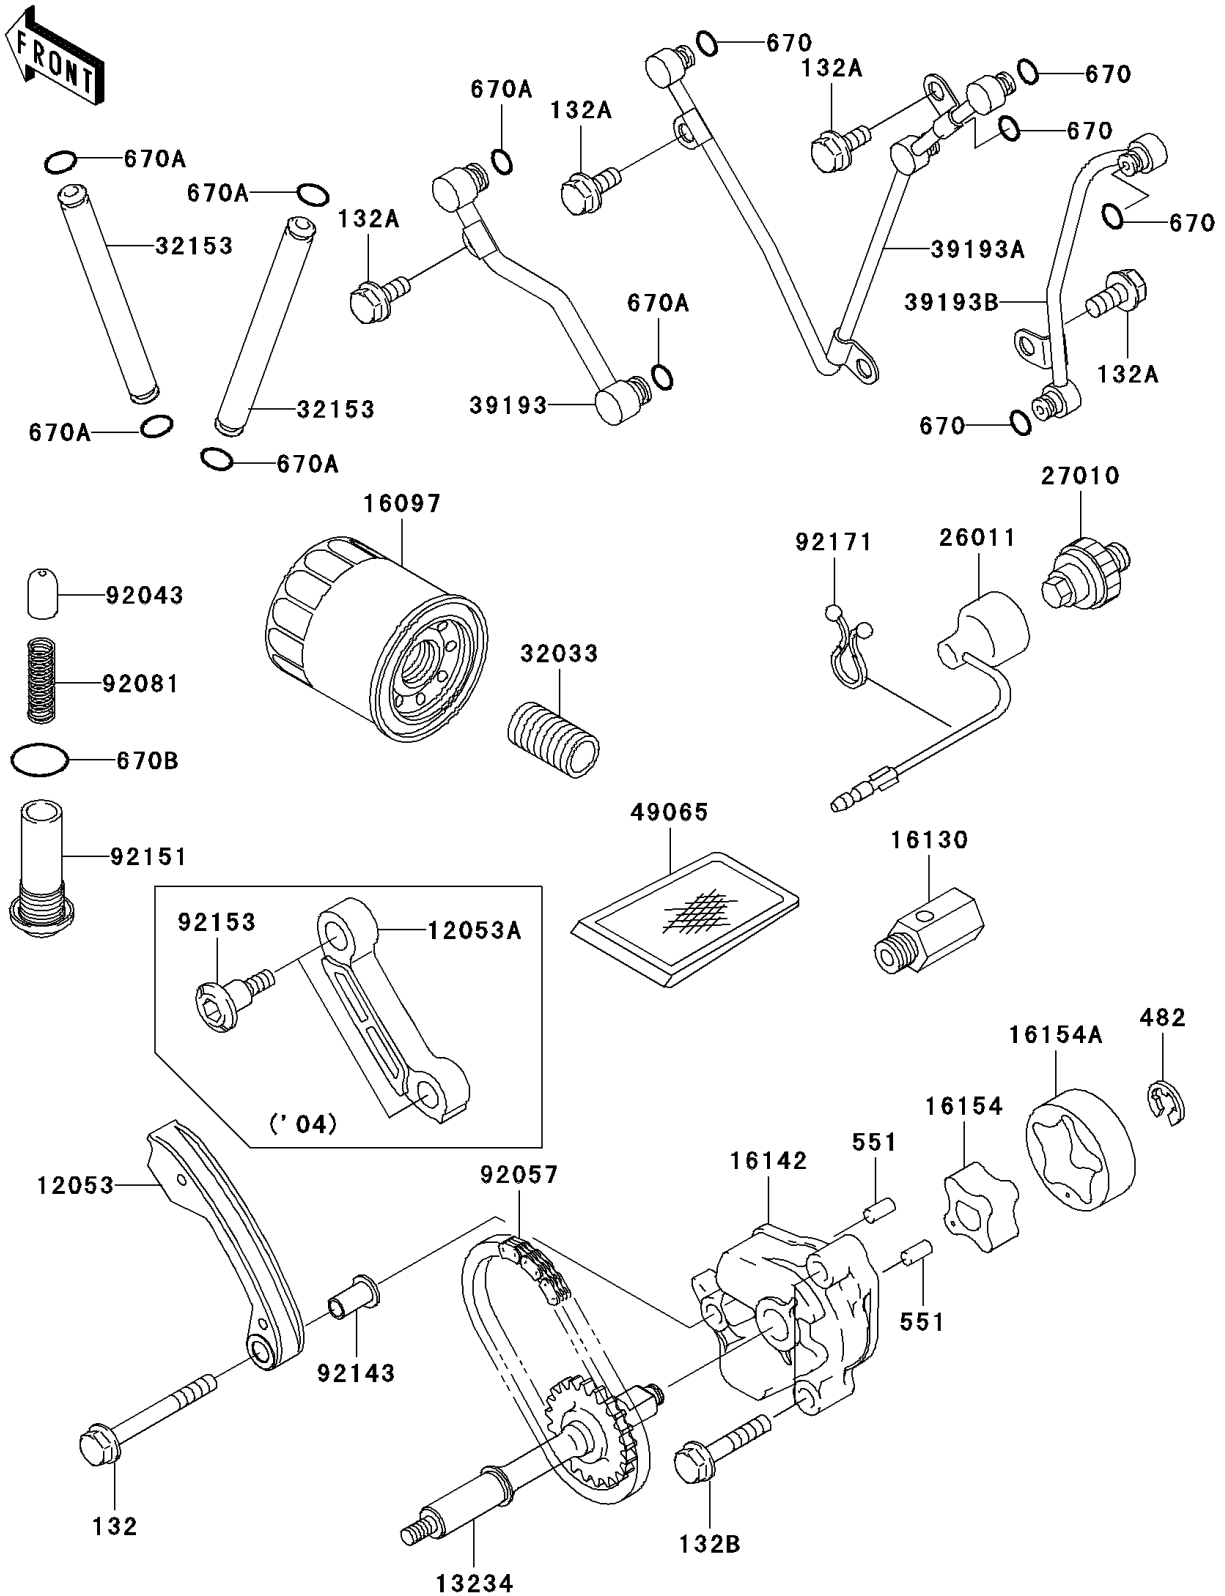

2004 KFX®700 PARTS DIAGRAM

Oil Pump/Oil Filter

E1710

2004 KFX®700 PARTS LIST

Oil Pump/Oil Filter

ITEM NAME	PART NUMBER	QUANTITY
-----------	-------------	----------