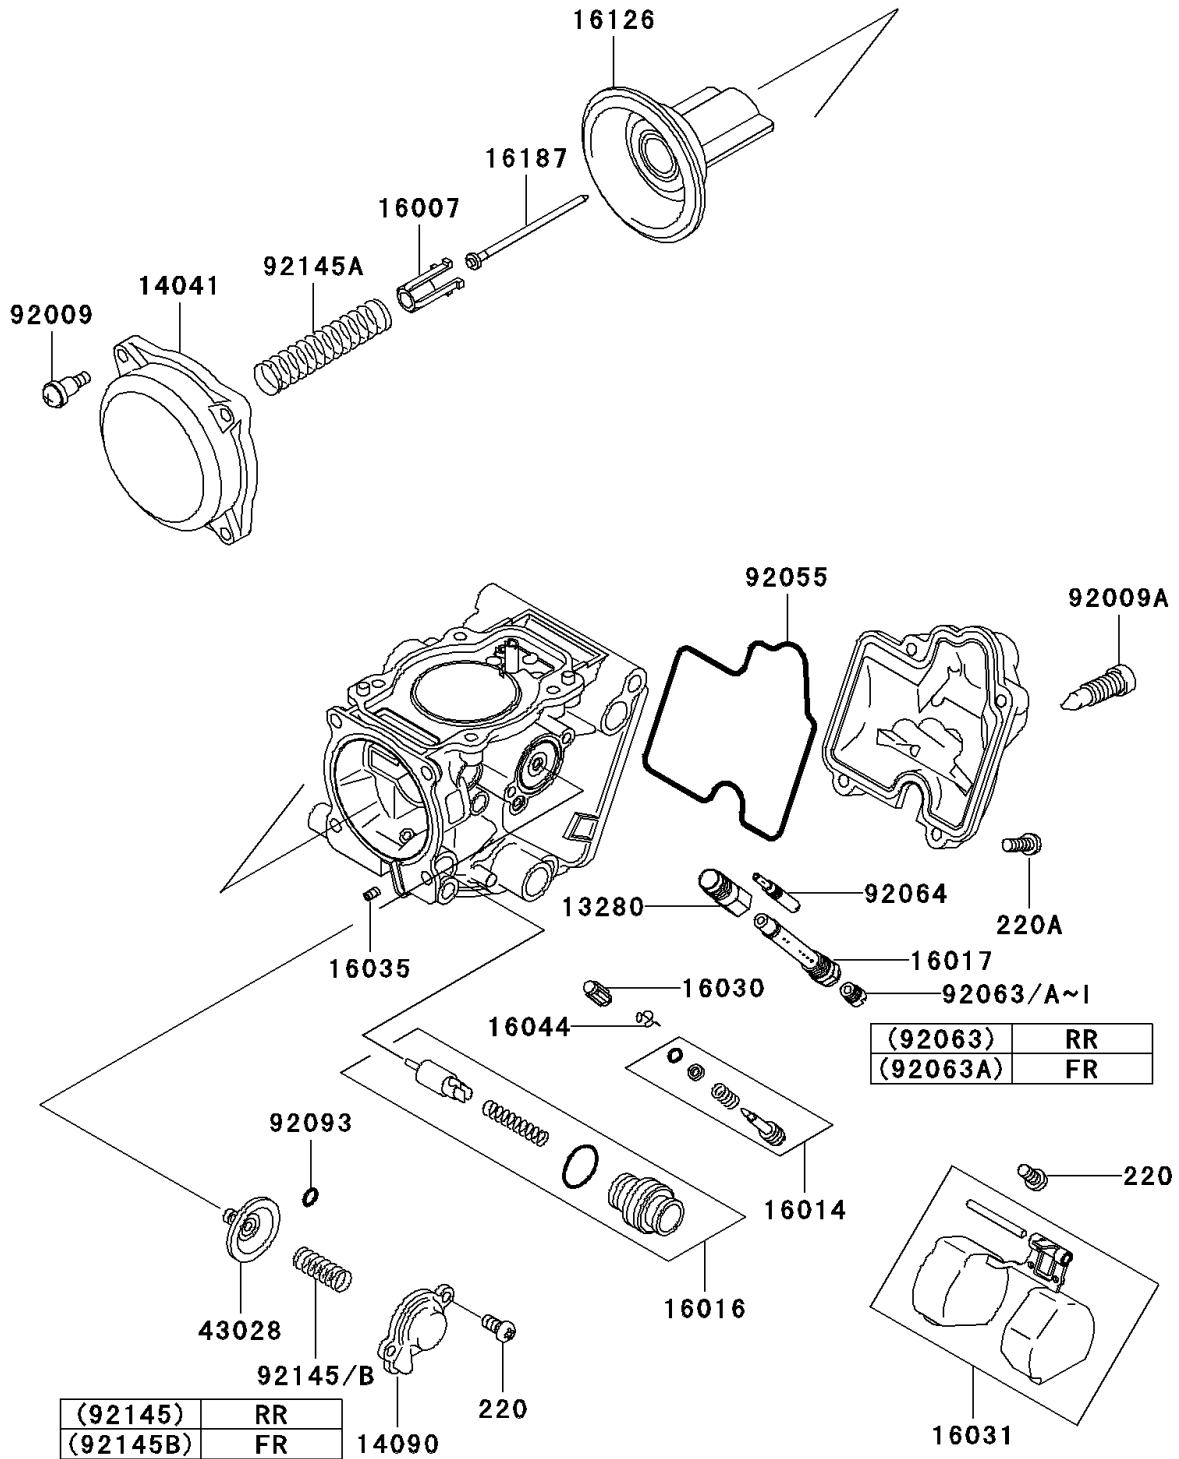

## 2004 KFX®700 PARTS DIAGRAM

Carburetor Parts

E1612

## 2004 KFX®700 PARTS LIST

### Carburetor Parts

ITEM NAME	PART NUMBER	QUANTITY
SCREW-PAN-CROS (Ref # 220)	220D0408	1
HOLDER,JET (Ref # 13280)	13280-1096	1
CAP-CHAMBER,MIXING (Ref # 14041)	14041-1090	1
COVER,AIR CUT VALVE (Ref # 14090)	14090-1984	1
SEAT-SPRING,THROTTLE VALVE (Ref # 16007)	16007-1120	1
SCREW-PILOT AIR (Ref # 16014)	16014-1105	1
PLUNGER (Ref # 16016)	16016-1117	1
JET-NEEDLE (Ref # 16017)	16017-1441	1
VALVE-FLOAT (Ref # 16030)	16030-1007	1
FLOAT (Ref # 16031)	16031-1097	1
JET-AIR,LEAK (Ref # 16035)	16035-1055	1
CLAMP,FLOAT VALVE (Ref # 16044)	16044-007	1
VALVE,VACUUM (Ref # 16126)	16126-1226	1
NEEDLE-JET,NBZH (Ref # 16187)	16187-0021	1
DIAPHRAGM,AIR CUT VALVE (Ref # 43028)	43028-1085	1
SCREW,4X4.4 (Ref # 92009)	92009-1549	1
SCREW,DRAIN,M6X0.75 (Ref # 92009A)	92009-1551	1
RING-O,FLOAT CHAMBER (Ref # 92055)	92055-1589	1
JET-MAIN,#140 (Ref # 92063)	92063-1013	1
JET-MAIN,#135 (Ref # 92063A)	92063-1014	1
JET-MAIN,#138 (Ref # 92063B)	92063-1015	1
JET-MAIN,#142 (Ref # 92063C)	92063-1016	1
JET-MAIN,#145 (Ref # 92063D)	92063-1017	1
JET-MAIN,#125 (Ref # 92063E)	92063-1069	1
JET-MAIN,#120 (Ref # 92063F)	92063-1072	1
JET-MAIN,#128 (Ref # 92063G)	92063-1074	1
JET-MAIN,#130 (Ref # 92063H)	92063-1075	1
JET-MAIN,#132 (Ref # 92063I)	92063-1076	1
JET-PILOT,#40 (Ref # 92064)	92064-0005	1

## 2004 KFX®700 PARTS LIST

Carburetor Parts

ITEM NAME	PART NUMBER	QUANTITY
SEAL,"U"RING (Ref # 92093)	92093-1046	1
SPRING,AIR CUT VALVE (Ref # 92145)	92145-0097	1
SPRING,VACUUM VALVE (Ref # 92145A)	92145-1227	1
SPRING,AIR CUT VALVE (Ref # 92145B)	92145-1450	1
SCREW-PAN-CROS (Ref # 220A)	220D0414	1