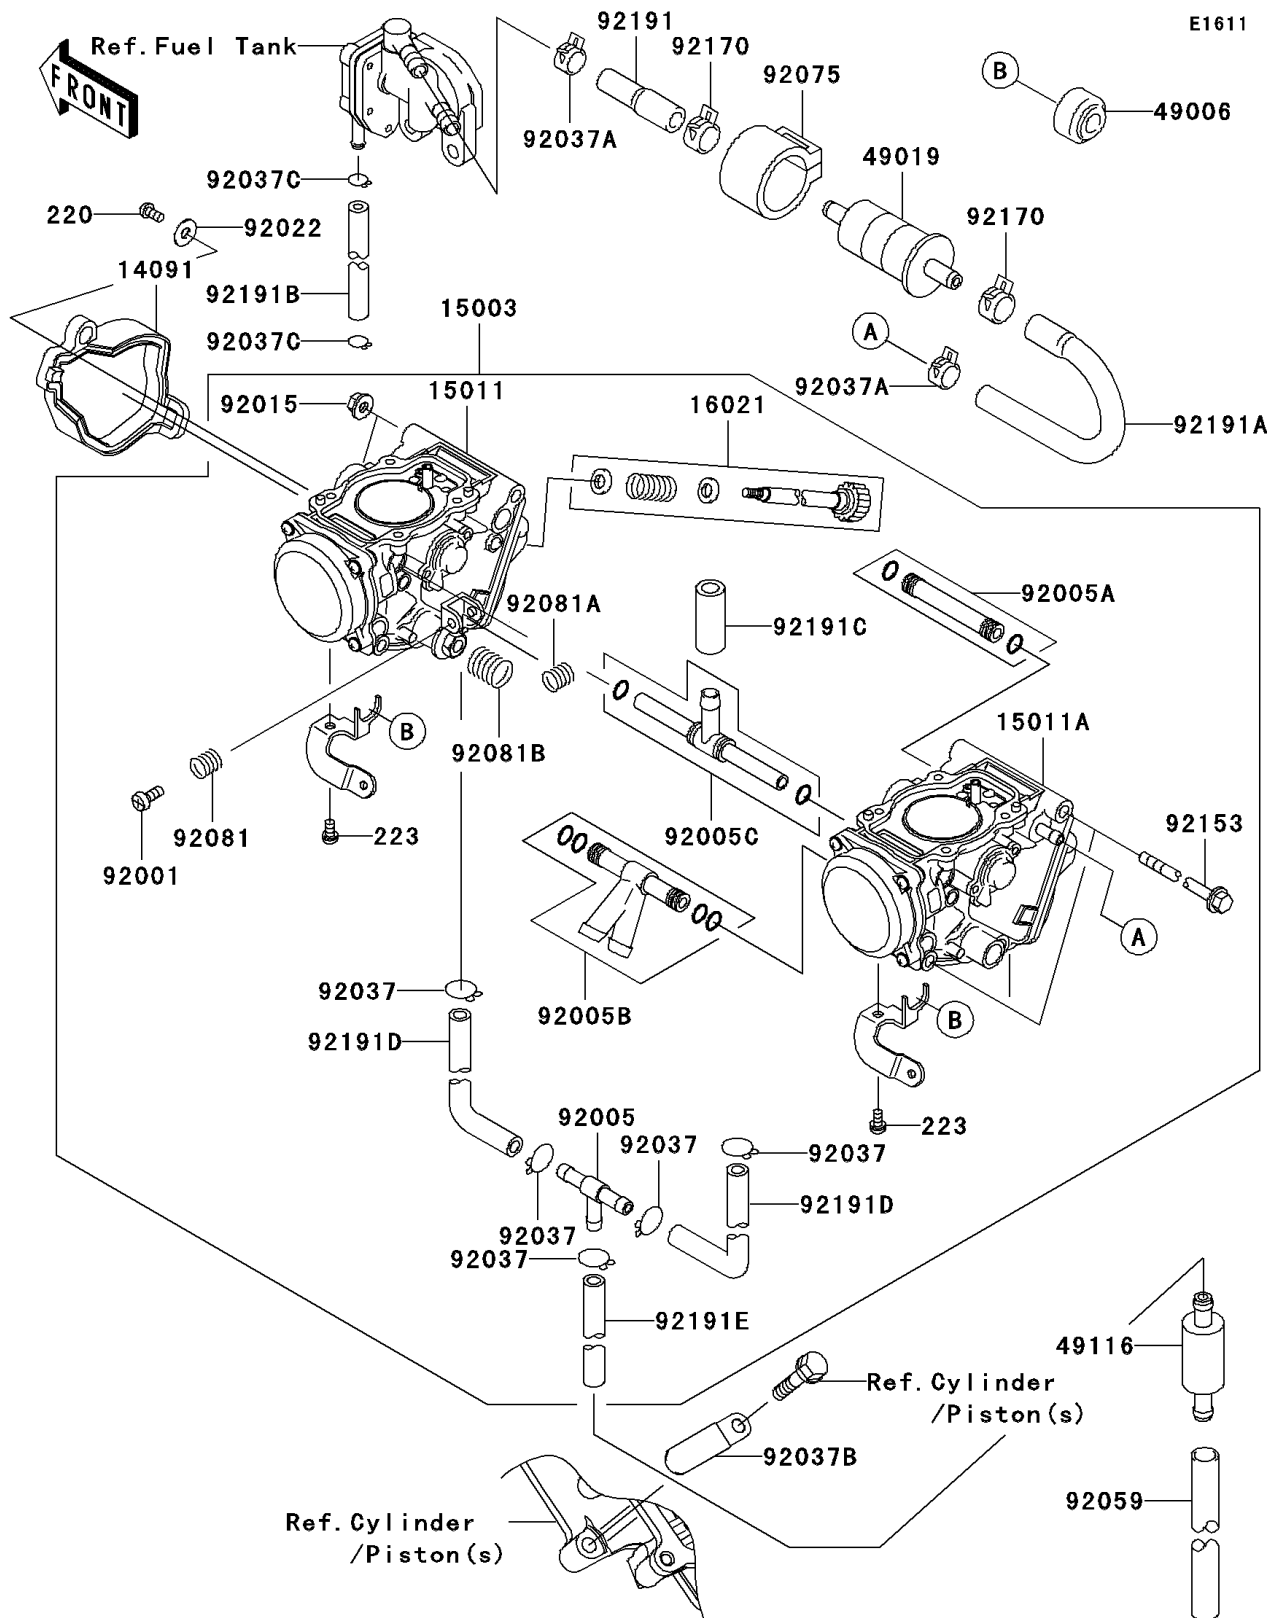

2004 KFX[®]700 PARTS DIAGRAM

Carburetor

2004 KFX®700 PARTS LIST

Carburetor

ITEM NAME	PART NUMBER	QUANTITY
SCREW-PAN-CROS (Ref # 220)	220B0408	1
SCREW-PAN-WS-CROS (Ref # 223)	223D0408	1
COVER,THROTTLE CABLE (Ref # 14091)	14091-1196	1
CARBURETOR-ASSY (Ref # 15003)	15003-0019	1
CARBURETOR,FR (Ref # 15011)	15011-0015	1
CARBURETOR,RR (Ref # 15011A)	15011-0016	1
SCREW-THROTTLE STOP (Ref # 16021)	16021-1223	1
BOOT,STARTER CABLE (Ref # 49006)	49006-1353	1
FILTER-FUEL (Ref # 49019)	49019-1055	1
VALVE-ASSY (Ref # 49116)	49116-1126	1
BOLT,THROTTLE ADJUST (Ref # 92001)	92001-1998	1
FITTING,FUEL,T-TYPE (Ref # 92005)	92005-1112	1
FITTING (Ref # 92005A)	92005-1375	1
FITTING (Ref # 92005B)	92005-1376	1
FITTING (Ref # 92005C)	92005-1385	1
NUT,FLANGED,5MM (Ref # 92015)	92015-1259	1
WASHER,5.2X13X1 (Ref # 92022)	92022-1380	1
CLAMP,TUBE (Ref # 92037)	92037-1201	1
CLAMP,TUBE (Ref # 92037A)	92037-1505	1
CLAMP,L=45 (Ref # 92037B)	92037-1539	1
CLAMP (Ref # 92037C)	92037-1610	1
TUBE,7X10X100 (Ref # 92059)	92059-1736	1
DAMPER,FUEL FILTER (Ref # 92075)	92075-1853	1
SPRING,THROTTLE ADJUST UPP (Ref # 92081)	92081-1620	1
SPRING,THROTTLE ADJUST LWR (Ref # 92081A)	92081-1621	1
SPRING,THROTTLE ADJUST CNT (Ref # 92081B)	92081-1622	1
BOLT,5X143 (Ref # 92153)	92153-1068	1
CLAMP (Ref # 92170)	92170-1492	1
TUBE,TAP-FUEL FILTER (Ref # 92191)	92191-0017	1

2004 KFX®700 PARTS LIST

Carburetor

ITEM NAME	PART NUMBER	QUANTITY
TUBE,FUEL FILTER-CARBURETOR (Ref # 92191A)	92191-0018	1
TUBE (Ref # 92191B)	92191-1251	1
TUBE,7X11X25 (Ref # 92191C)	92191-1672	1
TUBE,4.5X8X65 (Ref # 92191D)	92191-1673	1
TUBE,4.5X8X420 (Ref # 92191E)	92191-1674	1