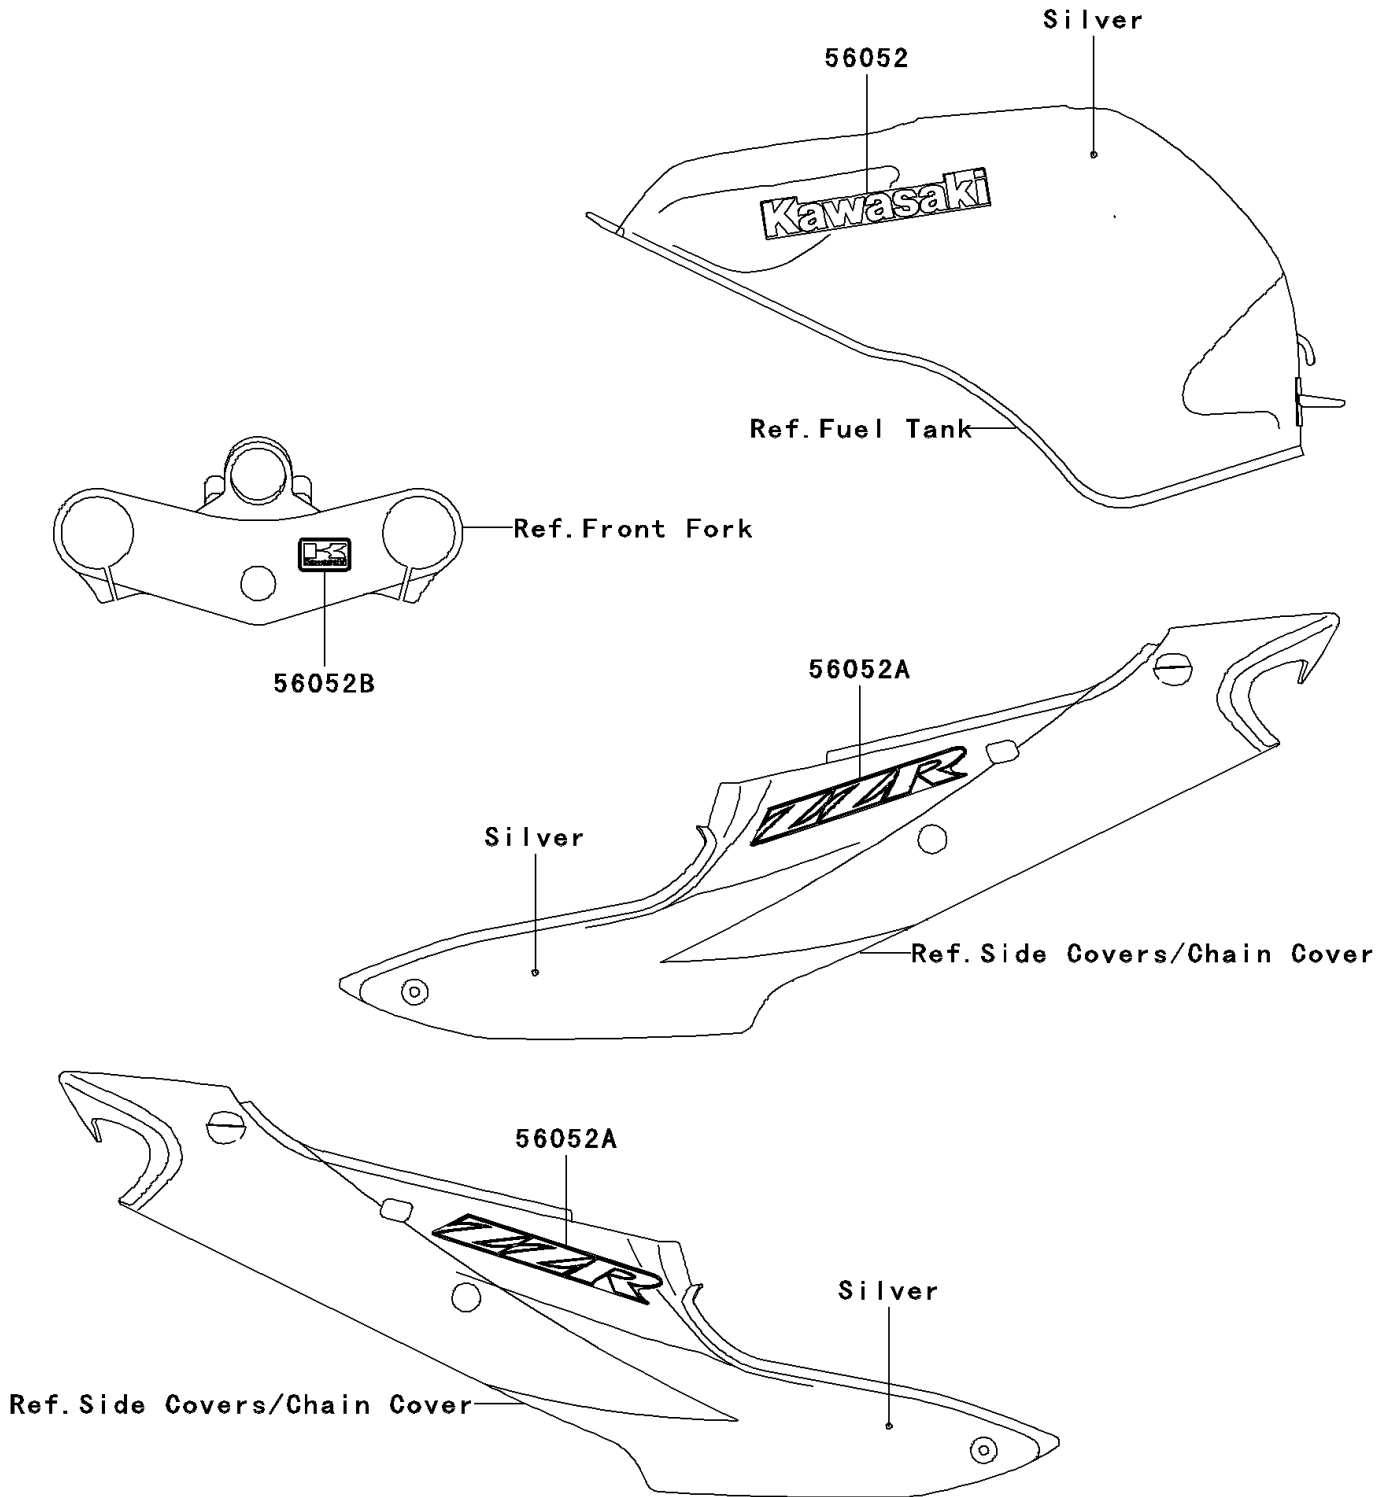

2006 ZZR®600 PARTS DIAGRAM

Decals(Silver)(J6F)

F2861

2006 ZZR®600 PARTS LIST

Decals(Silver)(J6F)

ITEM NAME	PART NUMBER	QUANTITY
MARK,FUEL TANK,KAWASAKI (Ref # 56052)	56052-0730	1
MARK,SIDE COVER,ZZR (Ref # 56052A)	56052-0731	1
MARK,K.KAWASAKI (Ref # 56052B)	56052-1202	1