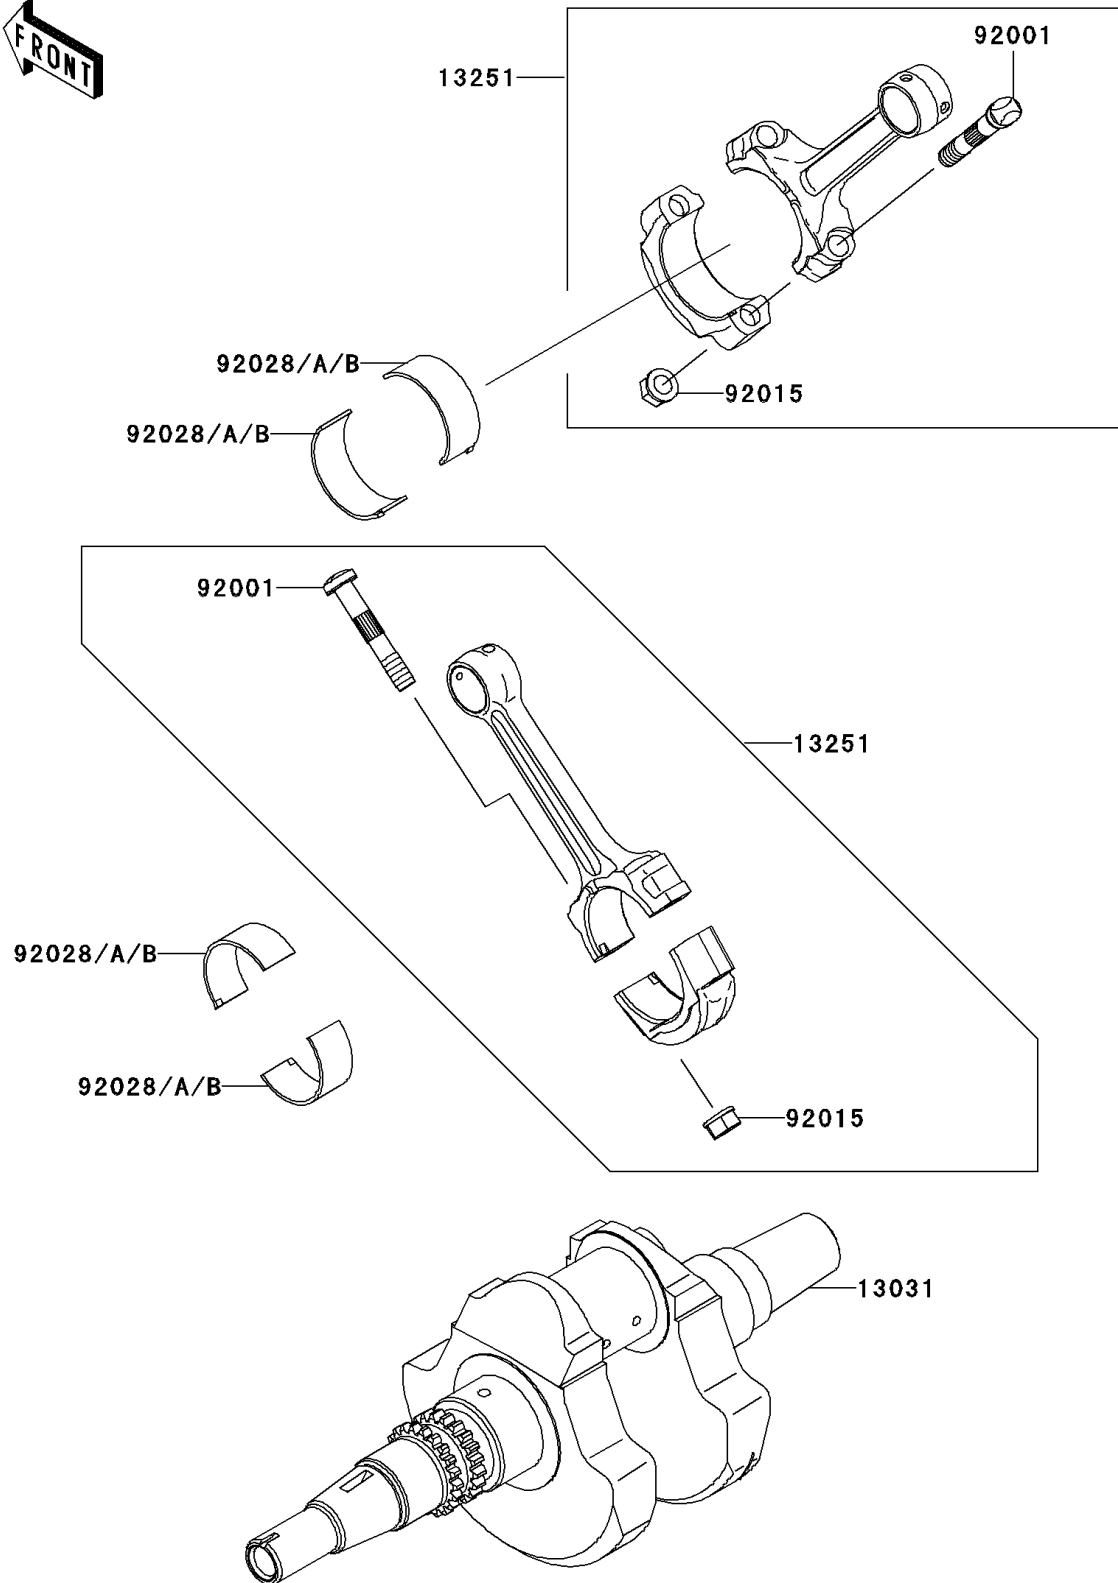

2004 KFX®700 PARTS DIAGRAM

Crankshaft

E1321

2004 KFX®700 PARTS LIST

Crankshaft

ITEM NAME	PART NUMBER	QUANTITY
CRANKSHAFT-COMP (Ref # 13031)	13031-1504	1
ROD-ASSY-CONNECTING (Ref # 13251)	13251-1143	1
BOLT,CONNECTING ROD (Ref # 92001)	92001-1980	1
NUT,FLANGED,8MM (Ref # 92015)	92015-1311	1
BUSHING,CONNECTING ROD,GREEN (Ref # 92028)	92028-1961	1
BUSHING,CONNECTING ROD,YELLOW (Ref # 92028A)	92028-1962	1
BUSHING,CONNECTING ROD,BROWNE (Ref # 92028B)	92028-1963	1