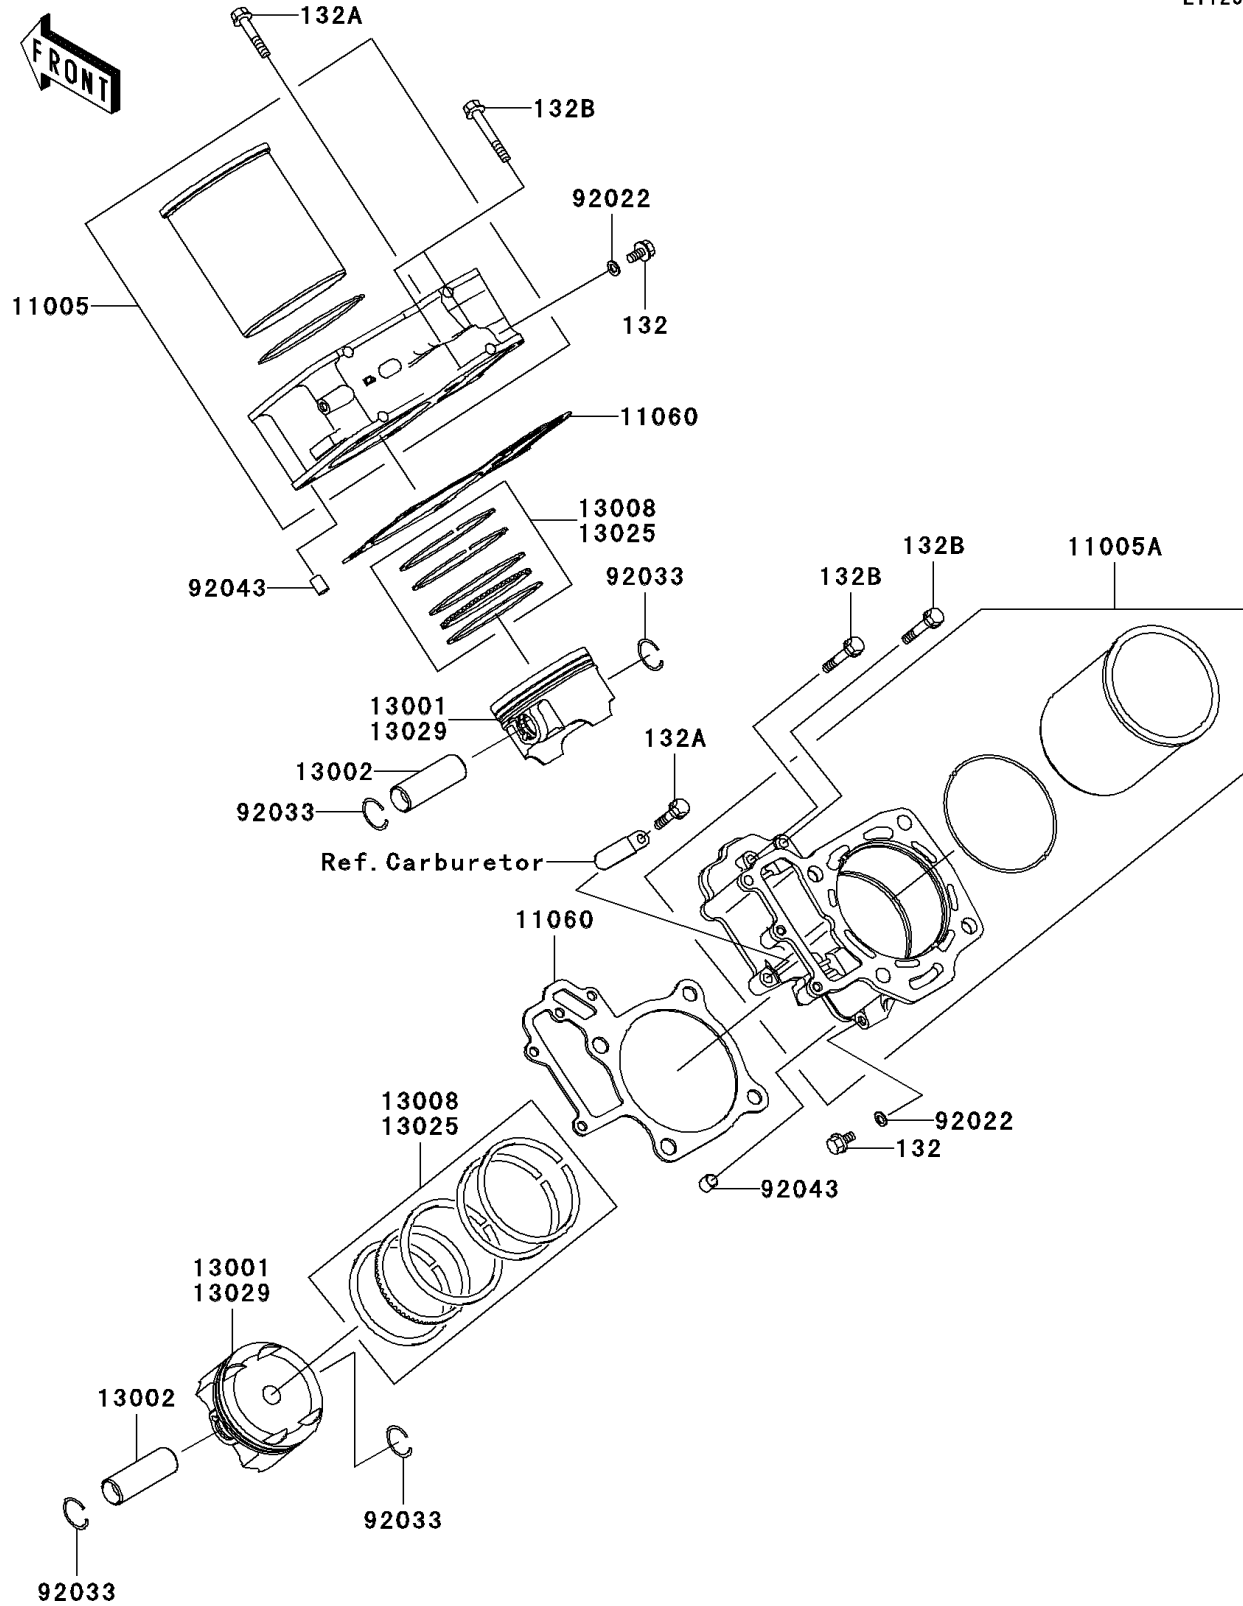

2004 KFX®700 PARTS DIAGRAM

Cylinder/Piston(s)

E1120

2004 KFX®700 PARTS LIST

Cylinder/Piston(s)

ITEM NAME	PART NUMBER	QUANTITY
BOLT-FLANGED-SMALL (Ref # 132)	132Y0612	1
BOLT-FLANGED-SMALL (Ref # 132A)	132Y0630	1
BOLT-FLANGED-SMALL (Ref # 132B)	132Y0640	1
CYLINDER-ENGINE,FR (Ref # 11005)	11005-1990	1
CYLINDER-ENGINE,RR (Ref # 11005A)	11005-1992	1
GASKET,CYLINDER BASE (Ref # 11060)	11060-1965	1
PISTON-ENGINE,STD (Ref # 13001)	13001-1658	1
PIN-PISTON (Ref # 13002)	13002-1060	1
RING-SET-PISTON,STD (Ref # 13008)	13008-1215	1
RING-SET-PISTON L,O/S 0.50 (Ref # 13025)	13025-0005	1
PISTON-ENGINE L,O/S 0.50 (Ref # 13029)	13029-0007	1
WASHER,6.2X11X1 (Ref # 92022)	92022-304	1
RING-SNAP (Ref # 92033)	92033-1207	1
PIN,10.1X12X14 (Ref # 92043)	92043-4009	1