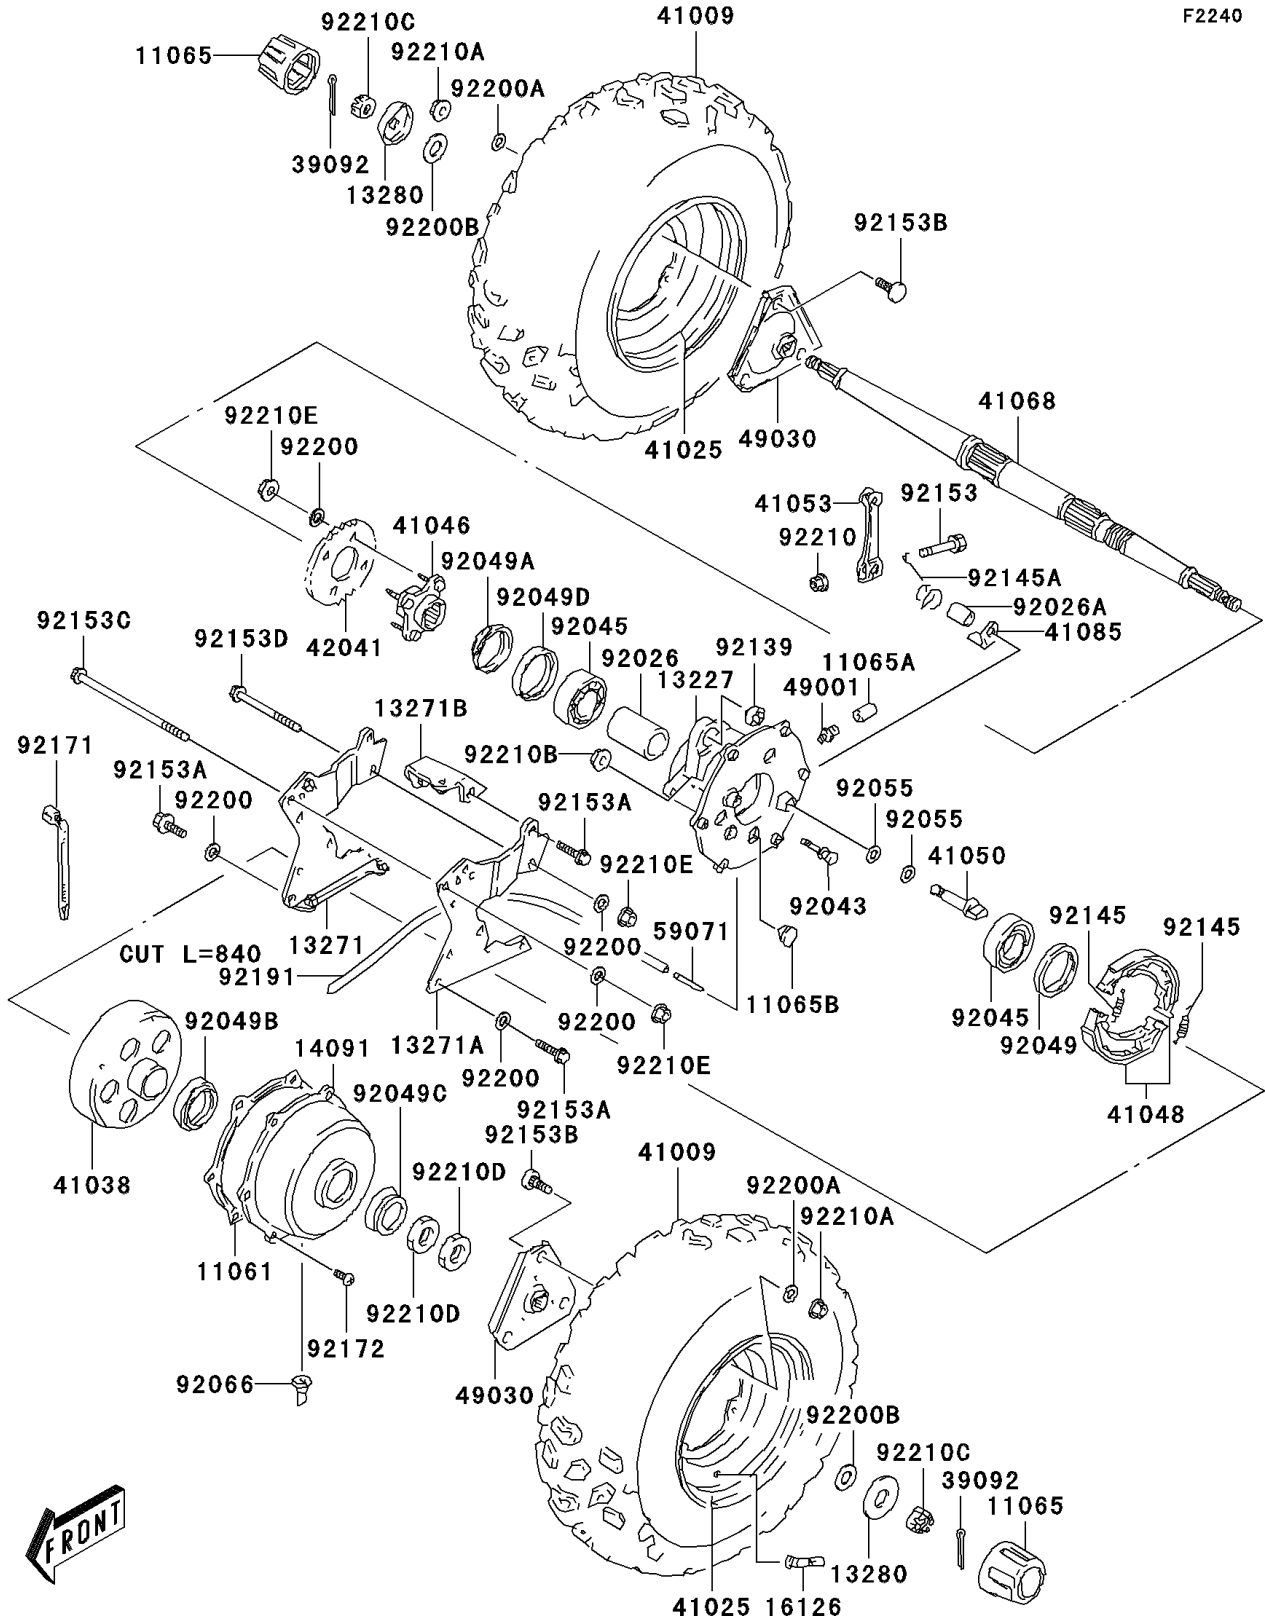

2006 KFX®80 PARTS DIAGRAM

Rear Hub

F2240

2006 KFX®80 PARTS LIST

Rear Hub

ITEM NAME	PART NUMBER	QUANTITY
GASKET,REAR BRAKE DRUM (Ref # 11061)	11061-S067	1
CAP,WHEEL (Ref # 11065)	11065-S022	1
CAP,GREASE NIPPLE (Ref # 11065A)	11065-S028	1
CAP,HOUSING SEAL (Ref # 11065B)	11065-S029	1
HOUSING,REAR AXLE (Ref # 13227)	13227-S003	1
PLATE,REAR AXLE HOUSING,RH (Ref # 13271)	13271-S043	1
PLATE,REAR AXLE HOUSING,LH (Ref # 13271A)	13271-S044	1
PLATE,MUFFLER (Ref # 13271B)	13271-S045	1
HOLDER,CENTER CAP (Ref # 13280)	13280-S017	1
COVER,BRAKE DRUM (Ref # 14091)	14091-S077	1
VALVE,WHEEL RIM (Ref # 16126)	16126-S008	1
PIN-HAIR,REAR HUB (Ref # 39092)	39092-S010	1
TIRE,AT19X7-8(DUNLOP) (Ref # 41009)	41009-S011	1
RIM,B.SILVER (Ref # 41025)	41025-S007-530	1
DRUM,REAR BRAKE (Ref # 41038)	41038-S002	1
HOUSING-BEARING (Ref # 41046)	41046-S003	1
SHOE-BRAKE (Ref # 41048)	41048-S006	1
CAM-BRAKE,REAR BRAKE (Ref # 41050)	41050-S006	1
LEVER-BRAKE CAM (Ref # 41053)	41053-S007	1
AXLE,RR (Ref # 41068)	41068-S008	1
INDICATOR (Ref # 41085)	41085-S004	1
SPROCKET-HUB,22T (Ref # 42041)	42041-S005	1
NIPPLE-GREASE (Ref # 49001)	49001-S002	1
HUB,RR (Ref # 49030)	49030-S002	1
JOINT,BREATHER HOSE (Ref # 59071)	59071-S004	1
SPACER,REAR AXLE (Ref # 92026)	92026-S074	1
SPACER,REAR BRAKE CAM (Ref # 92026A)	92026-S077	1
PIN,REAR BRAKE (Ref # 92043)	92043-S033	1
BEARING-BALL,REAR AXLE (Ref # 92045)	92045-S044	1