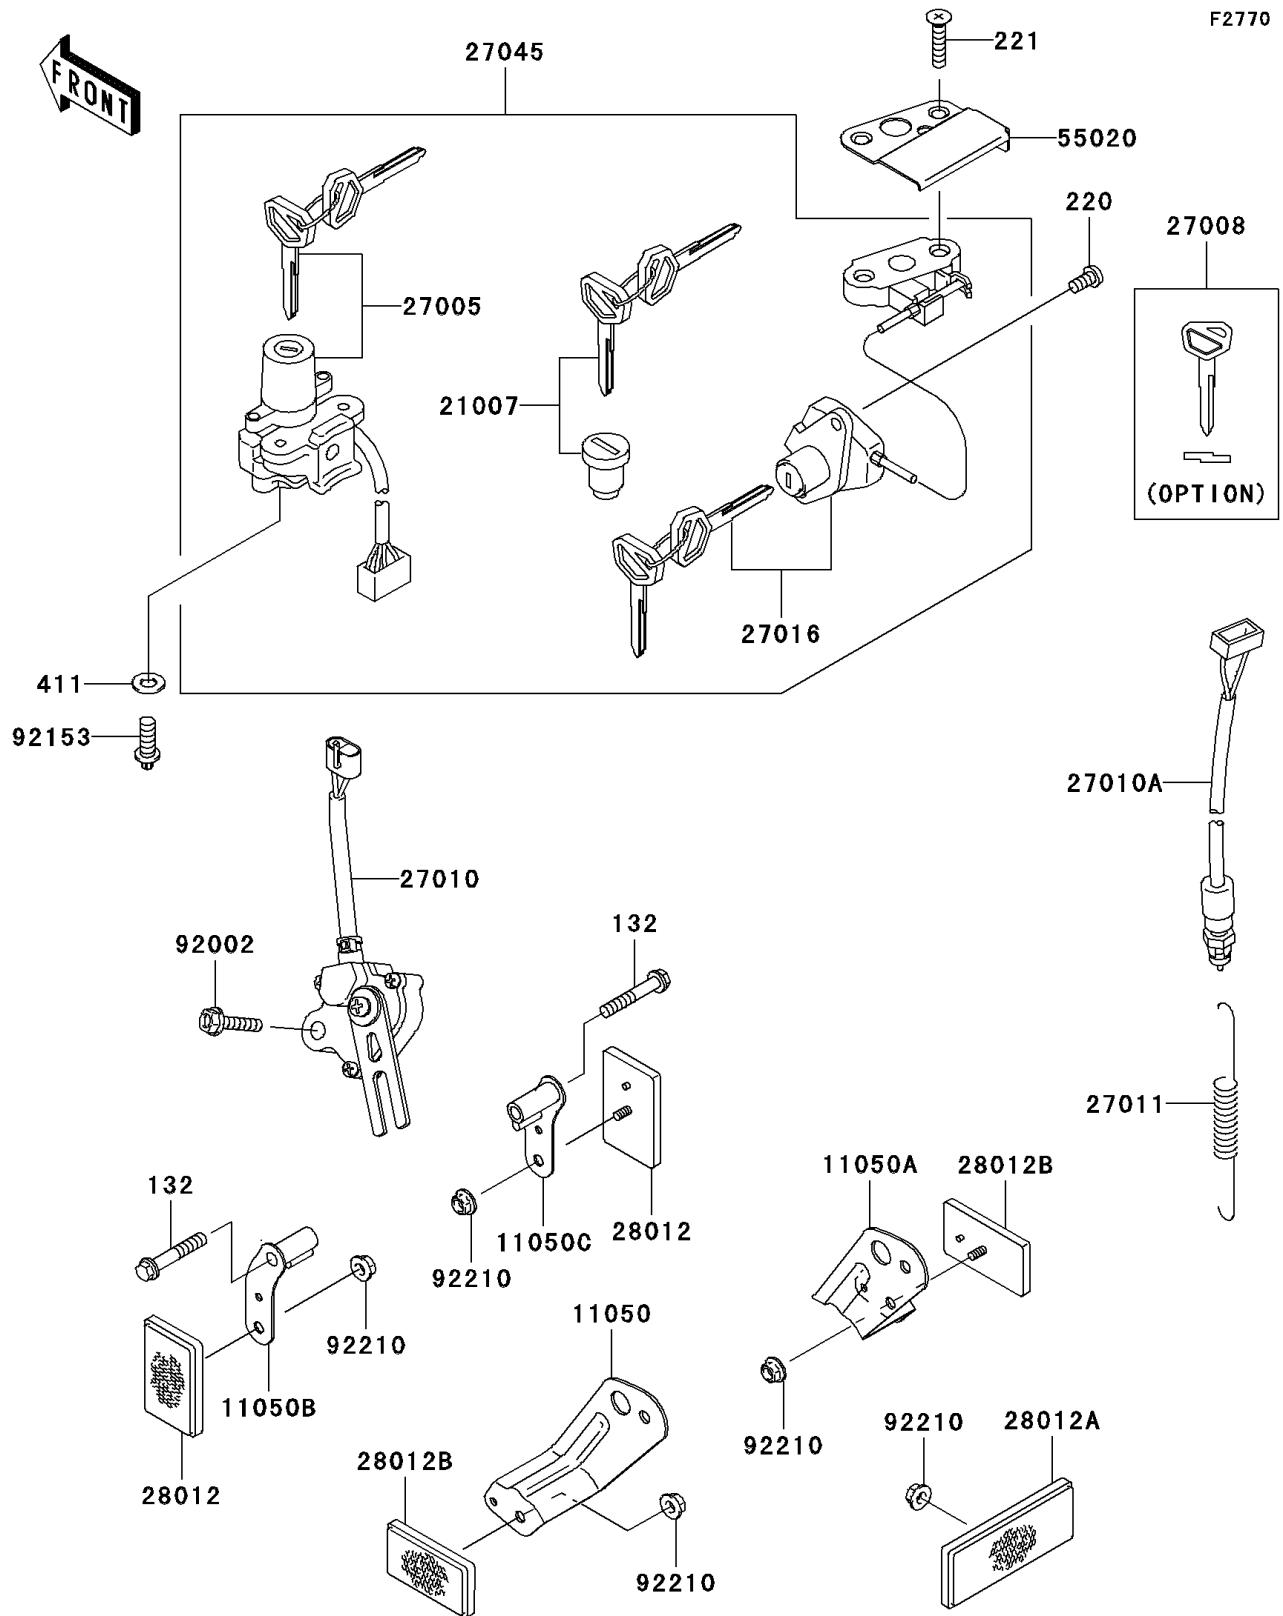

2006 ZZR®600 PARTS DIAGRAM

Ignition Switch/Locks/Reflectors

2006 ZZR®600 PARTS LIST

Ignition Switch/Locks/Reflectors

ITEM NAME	PART NUMBER	QUANTITY
BOLT-FLANGED-SMALL,6X35 (Ref # 132)	132J0635	1
SCREW-PAN-CROS,6X12 (Ref # 220)	220C0612	1
SCREW-CSK-CROS,6X28 (Ref # 221)	221B0628	1
WASHER-PLAIN,6MM (Ref # 411)	411E0600	1
BRACKET,REFLECTOR,RR,LH (Ref # 11050)	11050-1483	1
BRACKET,REFLECTOR,RR,RH (Ref # 11050A)	11050-1484	1
BRACKET,REFLECTOR,FR,LH (Ref # 11050B)	11050-1849	1
BRACKET,REFLECTOR,FR,RH (Ref # 11050C)	11050-1850	1
ROTOR,LOCK,TANK CAP (Ref # 21007)	21007-5035	1
SWITCH-ASSY-IGNITION (Ref # 27005)	27005-1213	1
KEY-LOCK,BLANK (Ref # 27008)	27008-1170	1
SWITCH,SIDE STAND (Ref # 27010)	27010-1463	1
SWITCH,REAR BRAKE (Ref # 27010A)	27010-1479	1
SPRING,BRAKE LAMP SWITCH (Ref # 27011)	27011-017	1
LOCK-ASSY,SEAT (Ref # 27016)	27016-5241	1
SWITCH-ASSY (Ref # 27045)	27045-5067	1
REFLECTOR-REFLEX (Ref # 28012)	28012-1003	1
REFLECTOR-REFLEX (Ref # 28012A)	28012-1077	1
REFLECTOR-REFLEX (Ref # 28012B)	28012-1088	1
GUARD,SEAT LOCK (Ref # 55020)	55020-1483	1
BOLT,FLANGED,6X25 (Ref # 92002)	92002-1582	1
BOLT,TORX,6X16 (Ref # 92153)	92153-0967	1
NUT,FLANGED,5MM (Ref # 92210)	92210-0007	1