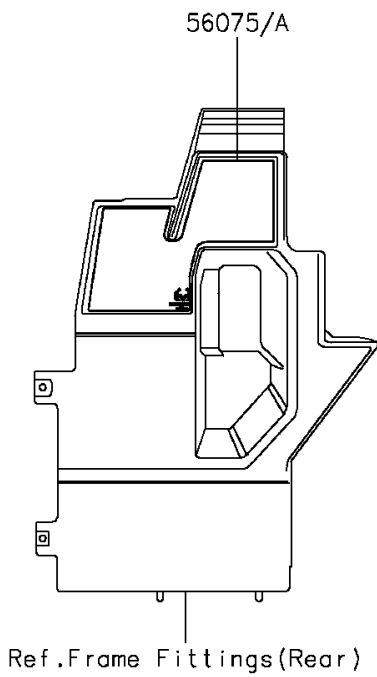

## 2016 MULE PRO-FX™ EPS Camo PARTS DIAGRAM

Decals

F2861

## 2016 MULE PRO-FX™ EPS Camo PARTS LIST

Decals

ITEM NAME	PART NUMBER	QUANTITY
MARK,FR FENDER,EPS (Ref # 56054)	56054-1805	1
MARK,FR FENDER,MULE PRO-FX (Ref # 56054A)	56054-1824	1
PATTERN,SIDE GUARD,FR,LH (Ref # 56069)	56069-7443	1
PATTERN,SIDE GUARD,FR,RH (Ref # 56069A)	56069-7444	1
PATTERN,CARRIER,LH,FR (Ref # 56075)	56075-0754	1
PATTERN,CARRIER,RH,FR (Ref # 56075A)	56075-0755	1
PATTERN,CARRIER,LH,RR (Ref # 56075B)	56075-0756	1
PATTERN,CARRIER,RH,RR (Ref # 56075C)	56075-0757	1