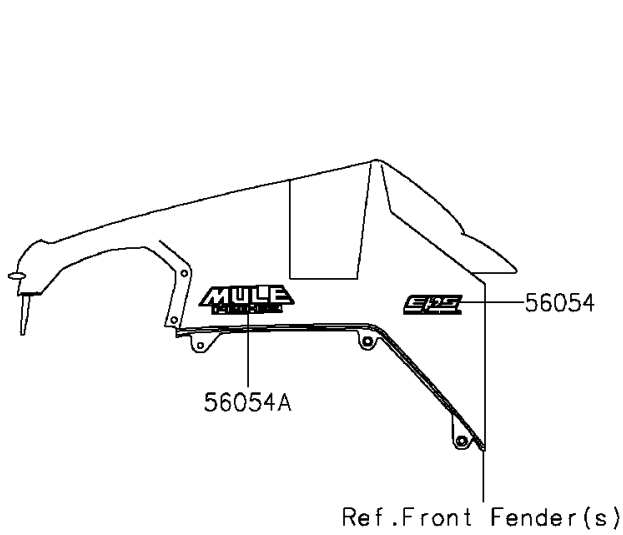

## 2016 MULE PRO-FX™ EPS Camo PARTS DIAGRAM

Decals

F2861

## 2016 MULE PRO-FX™ EPS Camo PARTS LIST

Decals

ITEM NAME	PART NUMBER	QUANTITY
MARK,FR FENDER,EPS (Ref # 56054)	56054-1805	1
MARK,FR FENDER,MULE PRO-FX (Ref # 56054A)	56054-1824	1
PATTERN,SIDE GUARD,FR,LH (Ref # 56069)	56069-7443	1
PATTERN,SIDE GUARD,FR,RH (Ref # 56069A)	56069-7444	1
PATTERN,CARRIER,LH,FR (Ref # 56075)	56075-0754	1
PATTERN,CARRIER,RH,FR (Ref # 56075A)	56075-0755	1
PATTERN,CARRIER,LH,RR (Ref # 56075B)	56075-0756	1
PATTERN,CARRIER,RH,RR (Ref # 56075C)	56075-0757	1