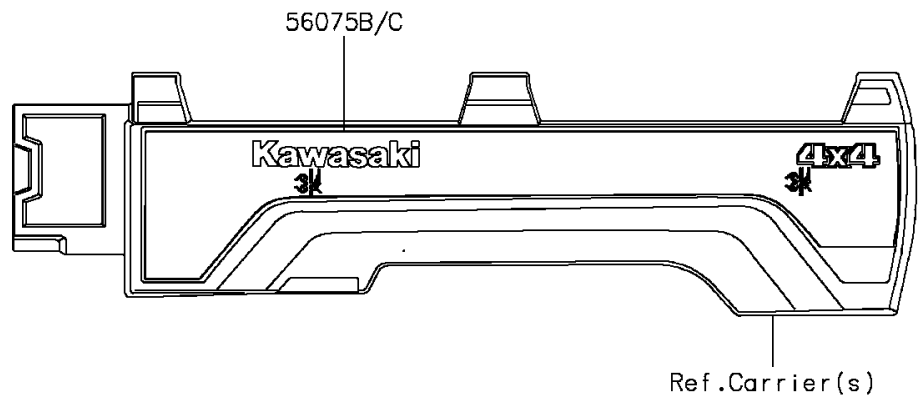

## 2016 MULE PRO-FX™ EPS Camo PARTS DIAGRAM

Decals

F2861

## 2016 MULE PRO-FX™ EPS Camo PARTS LIST

Decals

ITEM NAME	PART NUMBER	QUANTITY
MARK,FR FENDER,EPS (Ref # 56054)	56054-1805	1
MARK,FR FENDER,MULE PRO-FX (Ref # 56054A)	56054-1824	1
PATTERN,SIDE GUARD,FR,LH (Ref # 56069)	56069-7443	1
PATTERN,SIDE GUARD,FR,RH (Ref # 56069A)	56069-7444	1
PATTERN,CARRIER,LH,FR (Ref # 56075)	56075-0754	1
PATTERN,CARRIER,RH,FR (Ref # 56075A)	56075-0755	1
PATTERN,CARRIER,LH,RR (Ref # 56075B)	56075-0756	1
PATTERN,CARRIER,RH,RR (Ref # 56075C)	56075-0757	1