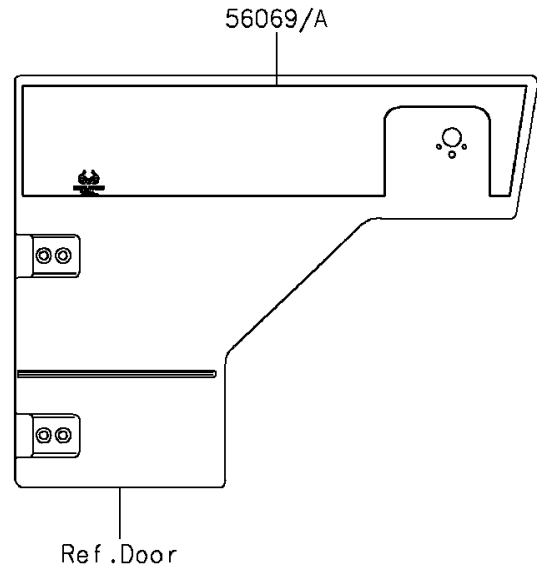

## 2016 MULE PRO-FX™ EPS Camo PARTS DIAGRAM

Decals

F2861

## 2016 MULE PRO-FX™ EPS Camo PARTS LIST

Decals

ITEM NAME	PART NUMBER	QUANTITY
MARK,FR FENDER,EPS (Ref # 56054)	56054-1805	1
MARK,FR FENDER,MULE PRO-FX (Ref # 56054A)	56054-1824	1
PATTERN,SIDE GUARD,FR,LH (Ref # 56069)	56069-7443	1
PATTERN,SIDE GUARD,FR,RH (Ref # 56069A)	56069-7444	1
PATTERN,CARRIER,LH,FR (Ref # 56075)	56075-0754	1
PATTERN,CARRIER,RH,FR (Ref # 56075A)	56075-0755	1
PATTERN,CARRIER,LH,RR (Ref # 56075B)	56075-0756	1
PATTERN,CARRIER,RH,RR (Ref # 56075C)	56075-0757	1