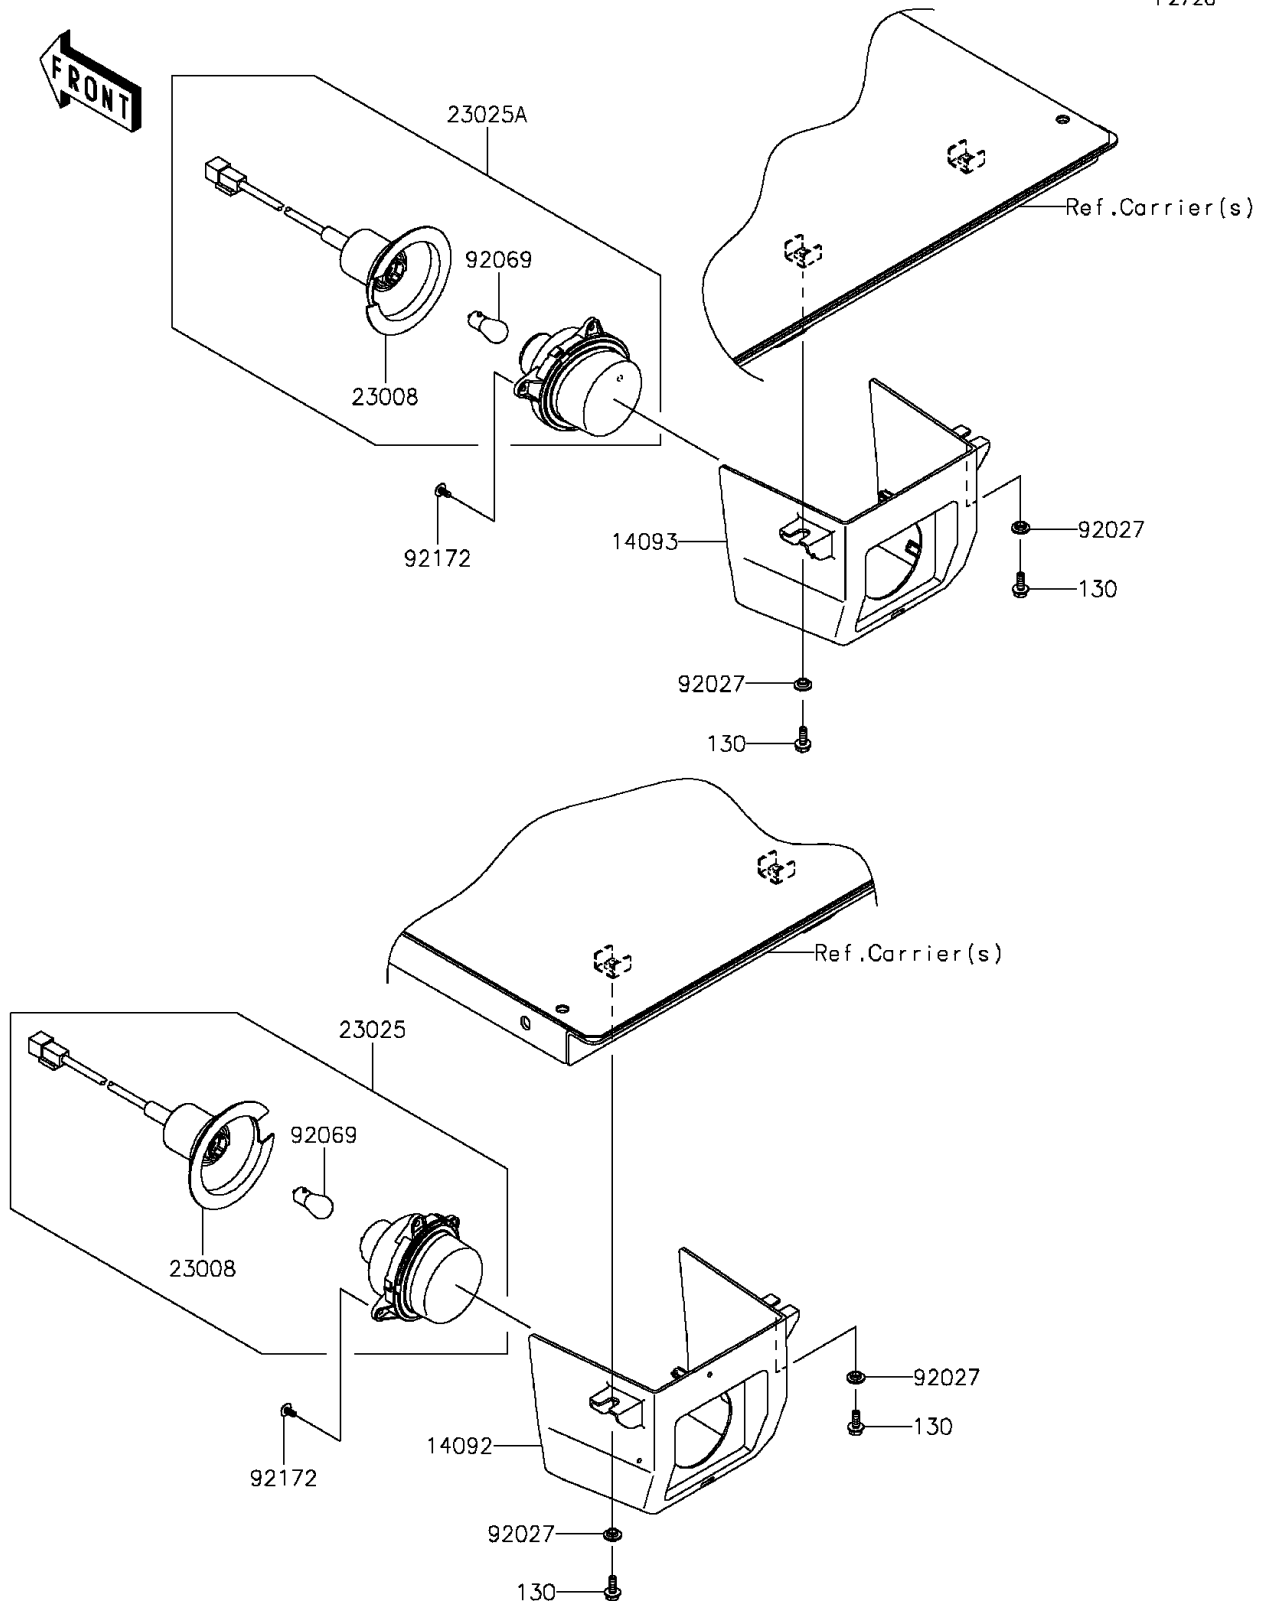

## 2016 MULE PRO-FX™ EPS Camo PARTS DIAGRAM

Taillight(s)

F2720

## 2016 MULE PRO-FX™ EPS Camo PARTS LIST

Taillight(s)

ITEM NAME	PART NUMBER	QUANTITY
BOLT-FLANGED,6X16 (Ref # 130)	130CA0616	1
COVER,TAIL LAMP,LH (Ref # 14092)	14092-1183	1
COVER,TAIL LAMP,RH (Ref # 14093)	14093-0091	1
SOCKET-ASSY (Ref # 23008)	23008-0162	1
LAMP-TAIL,LH (Ref # 23025)	23025-0334	1
LAMP-TAIL,RH (Ref # 23025A)	23025-0341	1
COLLAR,L=4.6 (Ref # 92027)	92027-1168	1
BULB,12V 21/5W (Ref # 92069)	92069-0072	1
SCREW,TAPPING,5X10 (Ref # 92172)	92172-0262	1