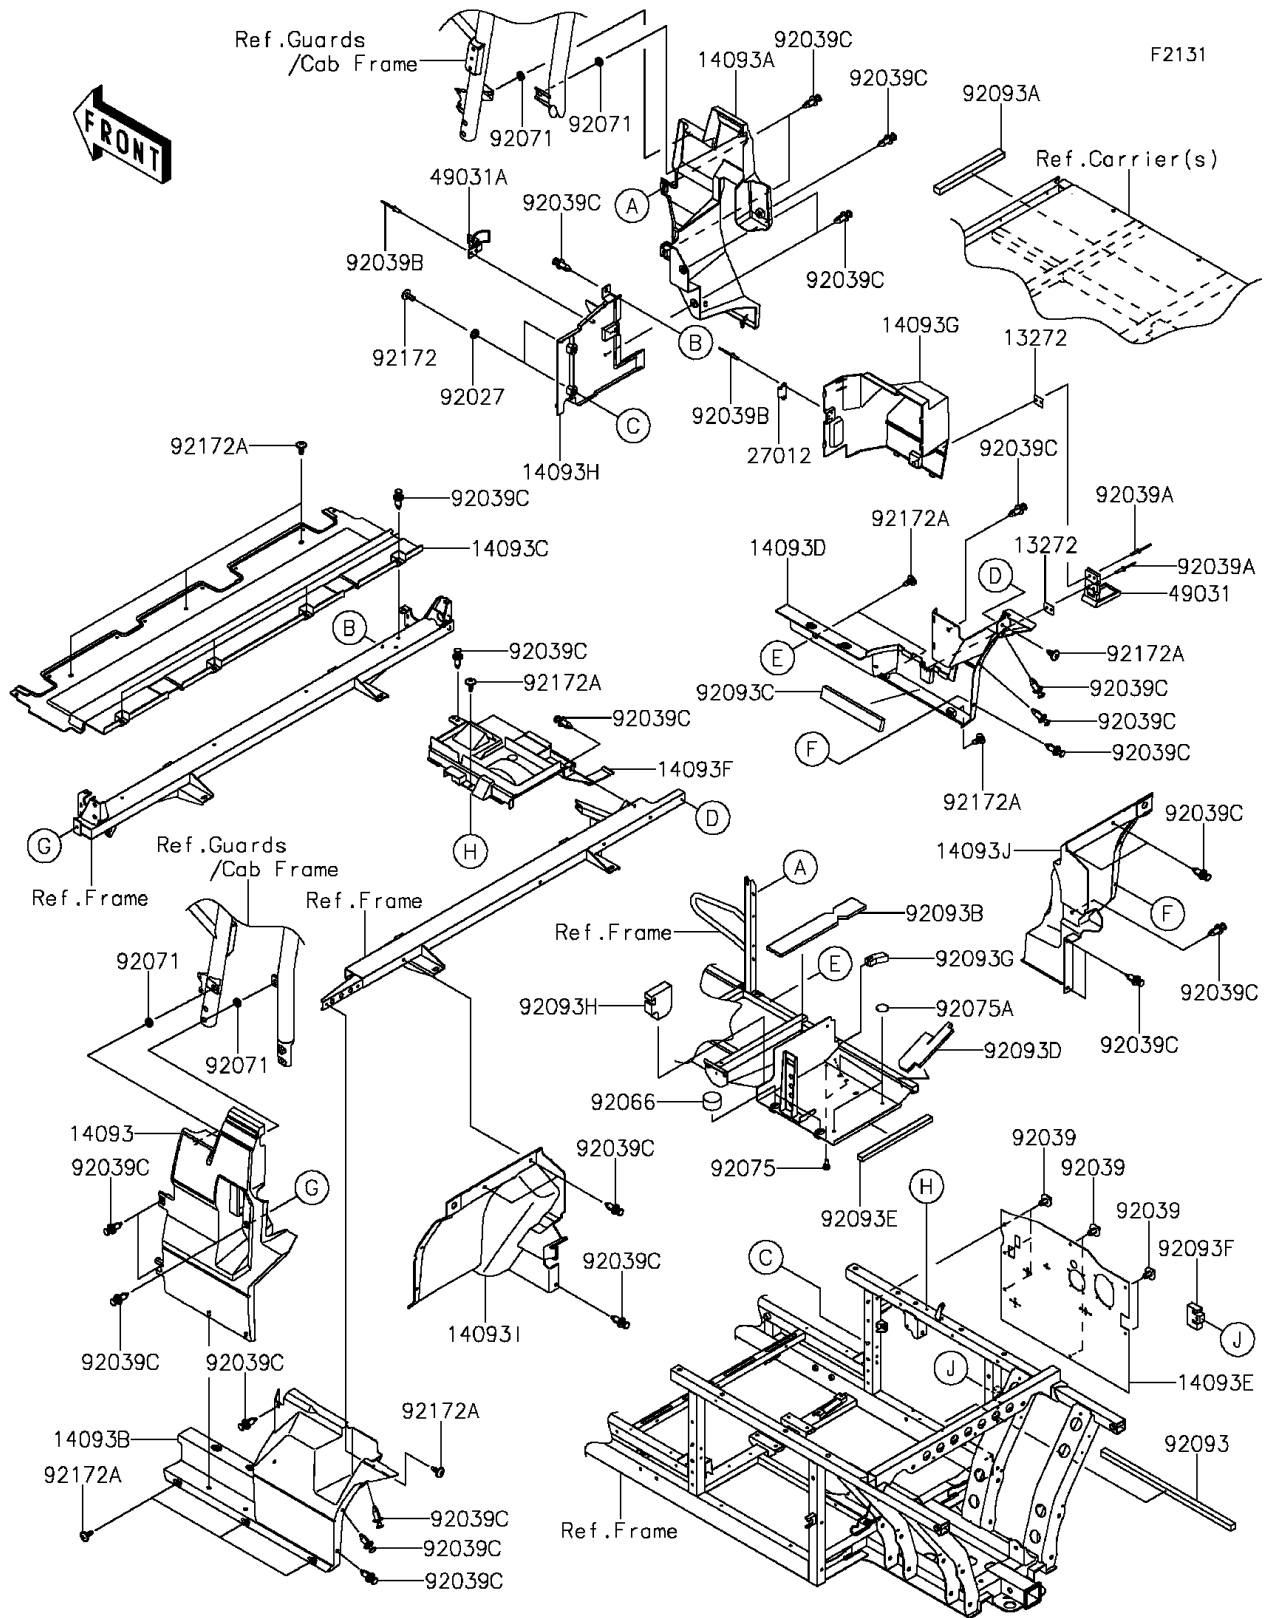

2016 MULE PRO-FX™ EPS Camo PARTS DIAGRAM

Frame Fittings(Rear)

2016 MULE PRO-FX™ EPS Camo PARTS LIST

Frame Fittings(Rear)

ITEM NAME	PART NUMBER	QUANTITY
PLATE,LATCH (Ref # 13272)	13272-1828	1
COVER,SIDE,LH,FR,F.BLACK (Ref # 14093)	14093-0167-6Z	1
COVER,SIDE,RH,FR,F.BLACK (Ref # 14093A)	14093-0168-6Z	1
COVER,SIDE,LH,RR (Ref # 14093B)	14093-0169	1
COVER,SEAT,BACK (Ref # 14093C)	14093-0171	1
COVER,SIDE,RH,RR (Ref # 14093D)	14093-0173	1
COVER,DUST,A/C BOX (Ref # 14093E)	14093-0257	1
COVER,DUST (Ref # 14093F)	14093-0311	1
COVER,SIDE,RH,A/C MAINT. (Ref # 14093G)	14093-0371	1
COVER,SIDE,RH,A/C,FR (Ref # 14093H)	14093-0372	1
COVER,RR,FLOOR,MUD,LH (Ref # 14093I)	14093-0388	1
COVER,RR,FLOOR,MUD,RH (Ref # 14093J)	14093-0389	1
HOOK,STRIKER (Ref # 27012)	27012-0806	1
LATCH,A/C (Ref # 49031)	49031-0007	1
LATCH,TOGGLE (Ref # 49031A)	49031-0015	1
COLLAR,L=4.6 (Ref # 92027)	92027-1168	1
RIVET (Ref # 92039)	92039-0086	1
RIVET,3.2X13.4 (Ref # 92039A)	92039-0739	1
RIVET (Ref # 92039B)	92039-0747	1
RIVET (Ref # 92039C)	92039-1229	1
PLUG,36X20 (Ref # 92066)	92066-0812	1
GROMMET (Ref # 92071)	92071-056	1
DAMPER,6X10X15 (Ref # 92075)	92075-1808	1
DAMPER,RUBBER (Ref # 92075A)	92075-261	1
SEAL,DUST,20X20X565 (Ref # 92093)	92093-0631	1
SEAL,DUST,20X25X280 (Ref # 92093A)	92093-0633	1
SEAL,DUST,61X368X10 (Ref # 92093B)	92093-0643	1
SEAL,DUST,39X255X15 (Ref # 92093C)	92093-0644	1
SEAL,DUST,69X207X10 (Ref # 92093D)	92093-0645	1

2016 MULE PRO-FX™ EPS Camo PARTS LIST

Frame Fittings(Rear)

ITEM NAME	PART NUMBER	QUANTITY
SEAL,DUST,15X305X20 (Ref # 92093E)	92093-0646	1
SEAL,52X72X20 (Ref # 92093F)	92093-0651	1
SEAL,21.5X60X20 (Ref # 92093G)	92093-0652	1
SEAL,GOMSPOR (Ref # 92093H)	92093-0667	1
SCREW,6X16 (Ref # 92172)	92172-0236	1
SCREW,6X16 (Ref # 92172A)	92172-0711	1