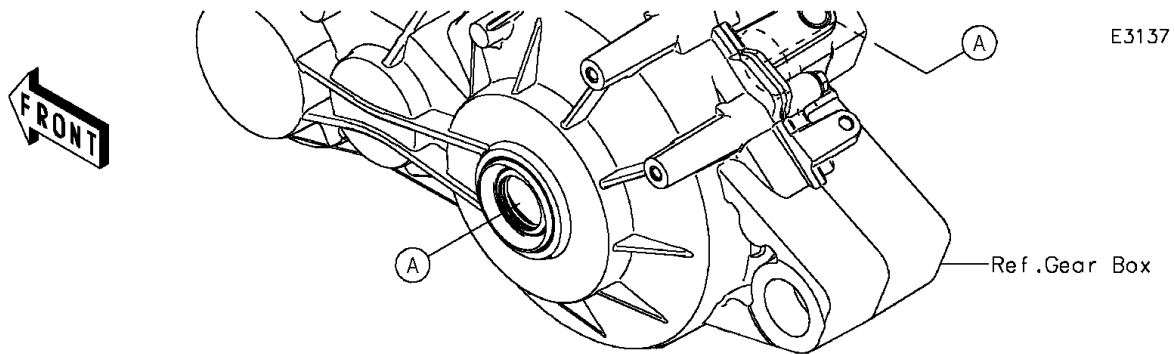

2016 MULE PRO-FX™ EPS Camo PARTS DIAGRAM

Drive Shaft-Rear

2016 MULE PRO-FX™ EPS Camo PARTS LIST

Drive Shaft-Rear

ITEM NAME	PART NUMBER	QUANTITY
BOOT,INSIDE (Ref # 49006)	49006-0585	1
BOOT,OUTSIDE (Ref # 49006A)	49006-0586	1
JOINT-BALL,RR,LH (Ref # 59266)	59266-0049	1
JOINT-BALL,RR,RH (Ref # 59266A)	59266-0050	1