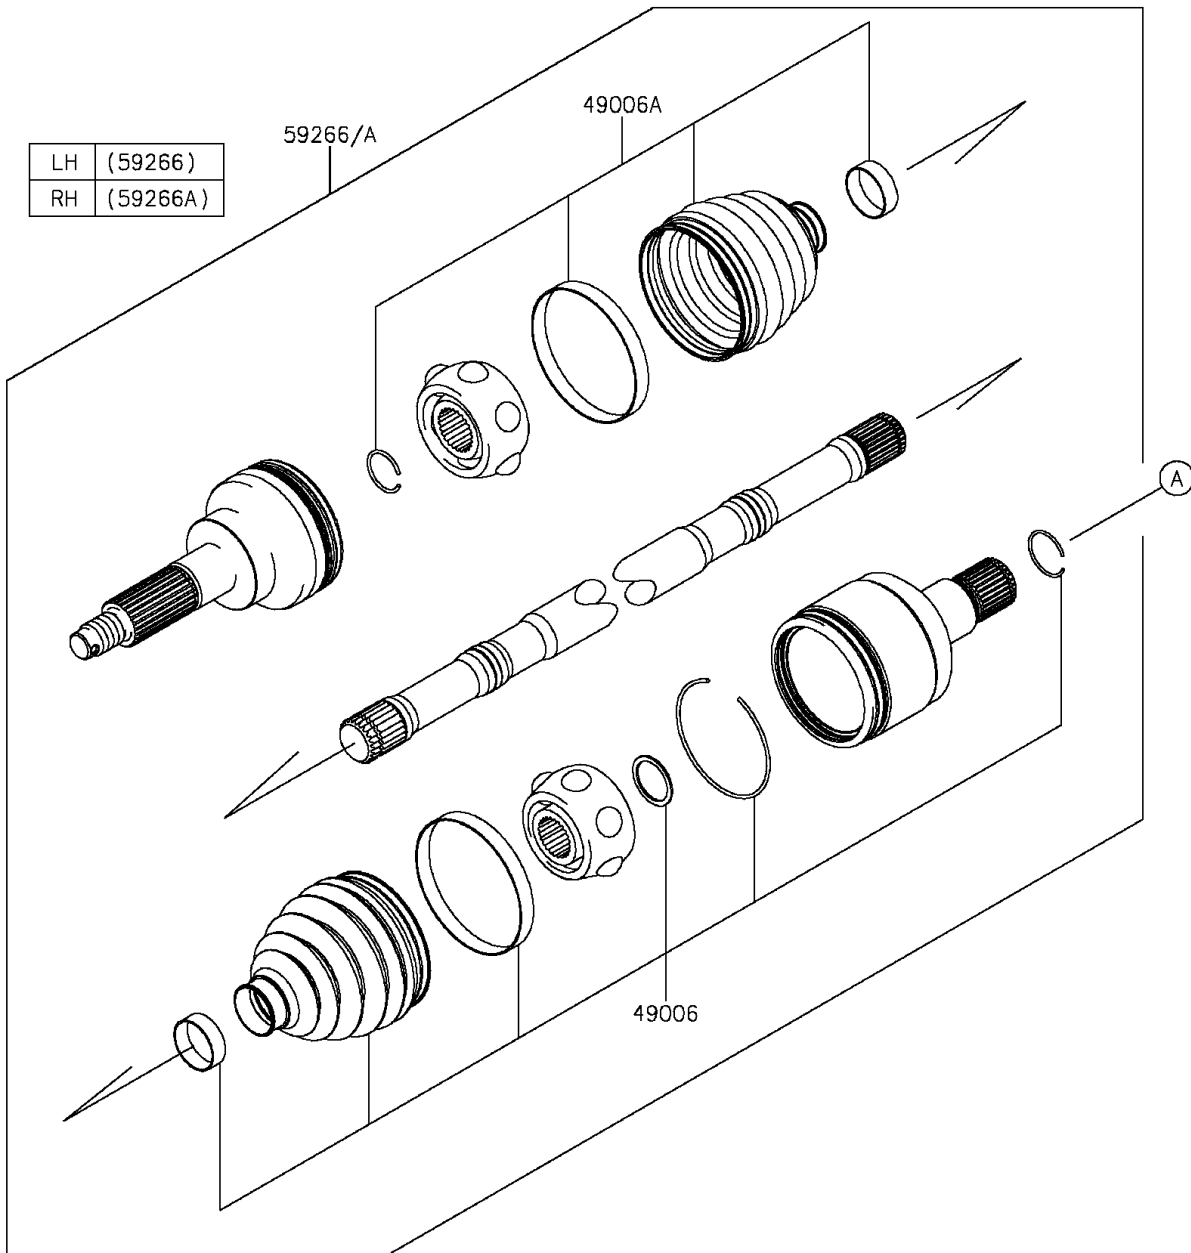

2016 MULE PRO-FX™ EPS Camo PARTS DIAGRAM

Drive Shaft-Rear

2016 MULE PRO-FX™ EPS Camo PARTS LIST

Drive Shaft-Rear

ITEM NAME	PART NUMBER	QUANTITY
BOOT,INSIDE (Ref # 49006)	49006-0585	1
BOOT,OUTSIDE (Ref # 49006A)	49006-0586	1
JOINT-BALL,RR,LH (Ref # 59266)	59266-0049	1
JOINT-BALL,RR,RH (Ref # 59266A)	59266-0050	1