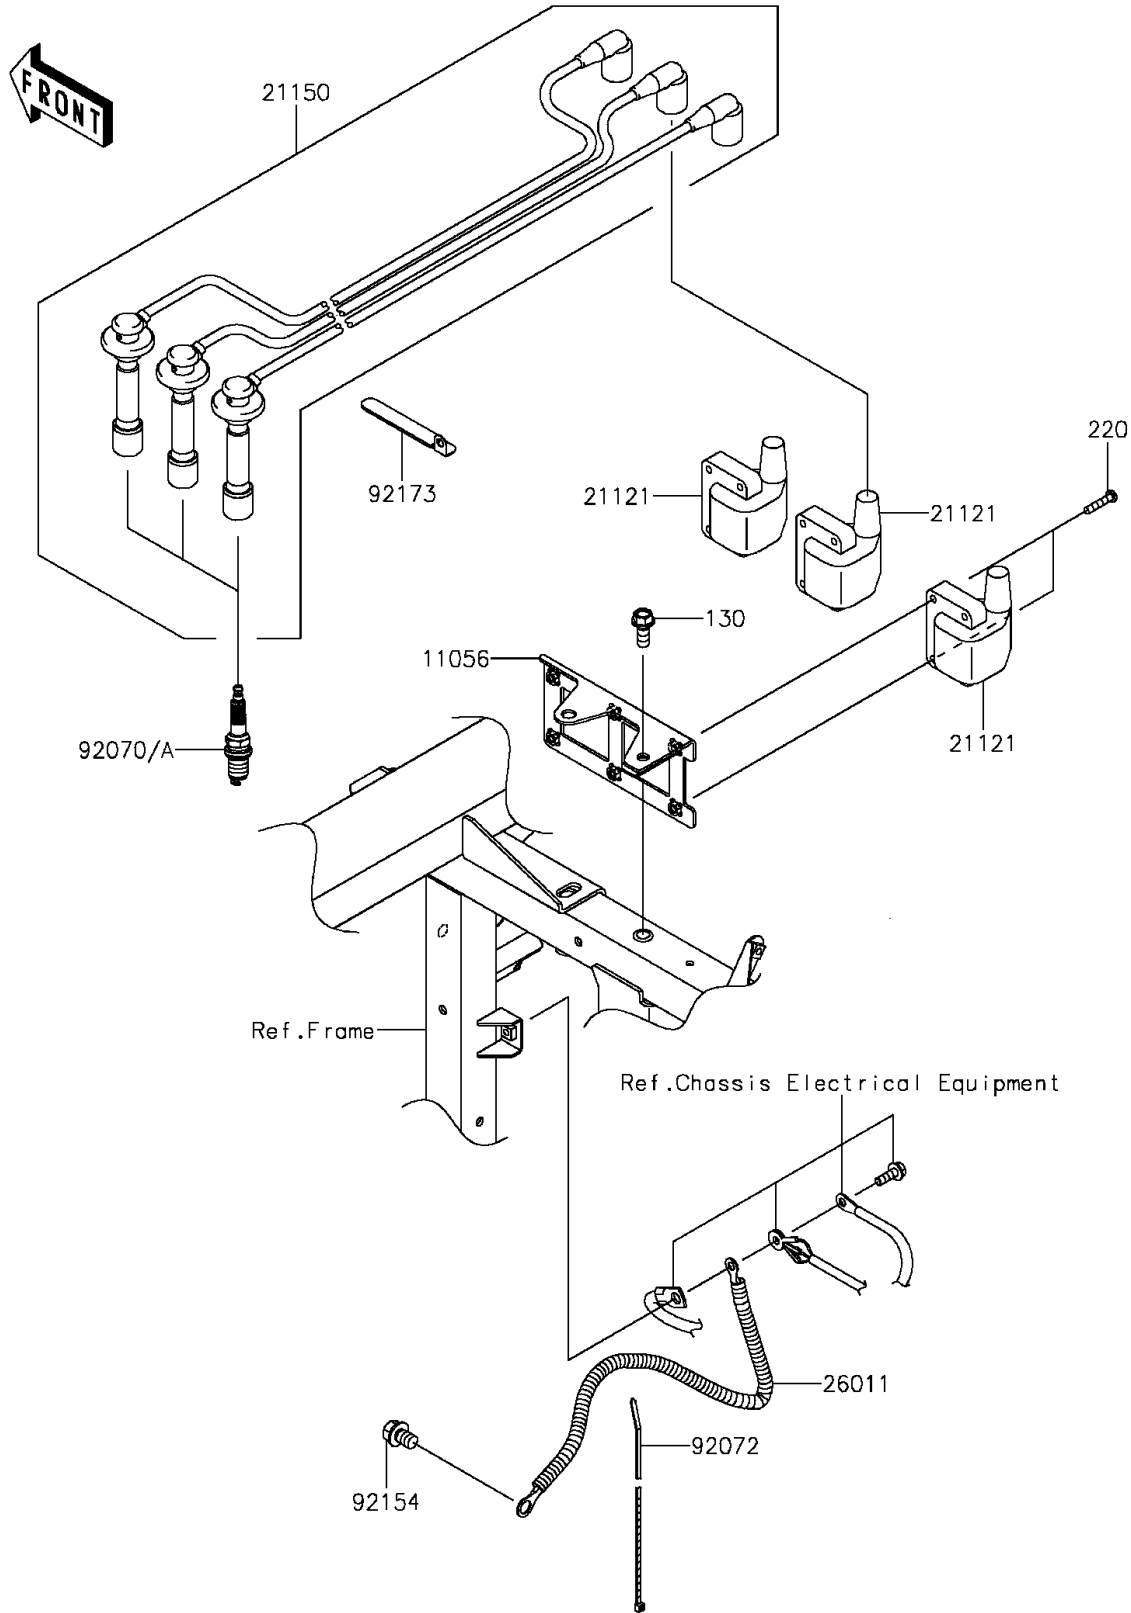

## 2016 MULE PRO-FX™ EPS Camo PARTS DIAGRAM

Ignition System

E1830

### Ignition System

ITEM NAME	PART NUMBER	QUANTITY
BRACKET (Ref # 11056)	11056-7248	1
BOLT-FLANGED,8X20 (Ref # 130)	130BA0820	1
COIL-IGNITION (Ref # 21121)	21121-0724	1
CORD-ASSY,HIGH TENSION (Ref # 21150)	21150-0013	1
SCREW-PAN-CROS,5X25 (Ref # 220)	220AA0525	1
WIRE-LEAD (Ref # 26011)	26011-0846	1
PLUG-SPARK,7026(TORCH) (Ref # 92070)	92070-0048	1
PLUG-SPARK,IFR6B11(NGK) (Ref # 92070A)		1
BAND,L=292.1 (Ref # 92072)	92072-3509	1
BOLT,FLANGED,10X14 (Ref # 92154)	92154-1383	1
CLAMP (Ref # 92173)	92173-1056	1