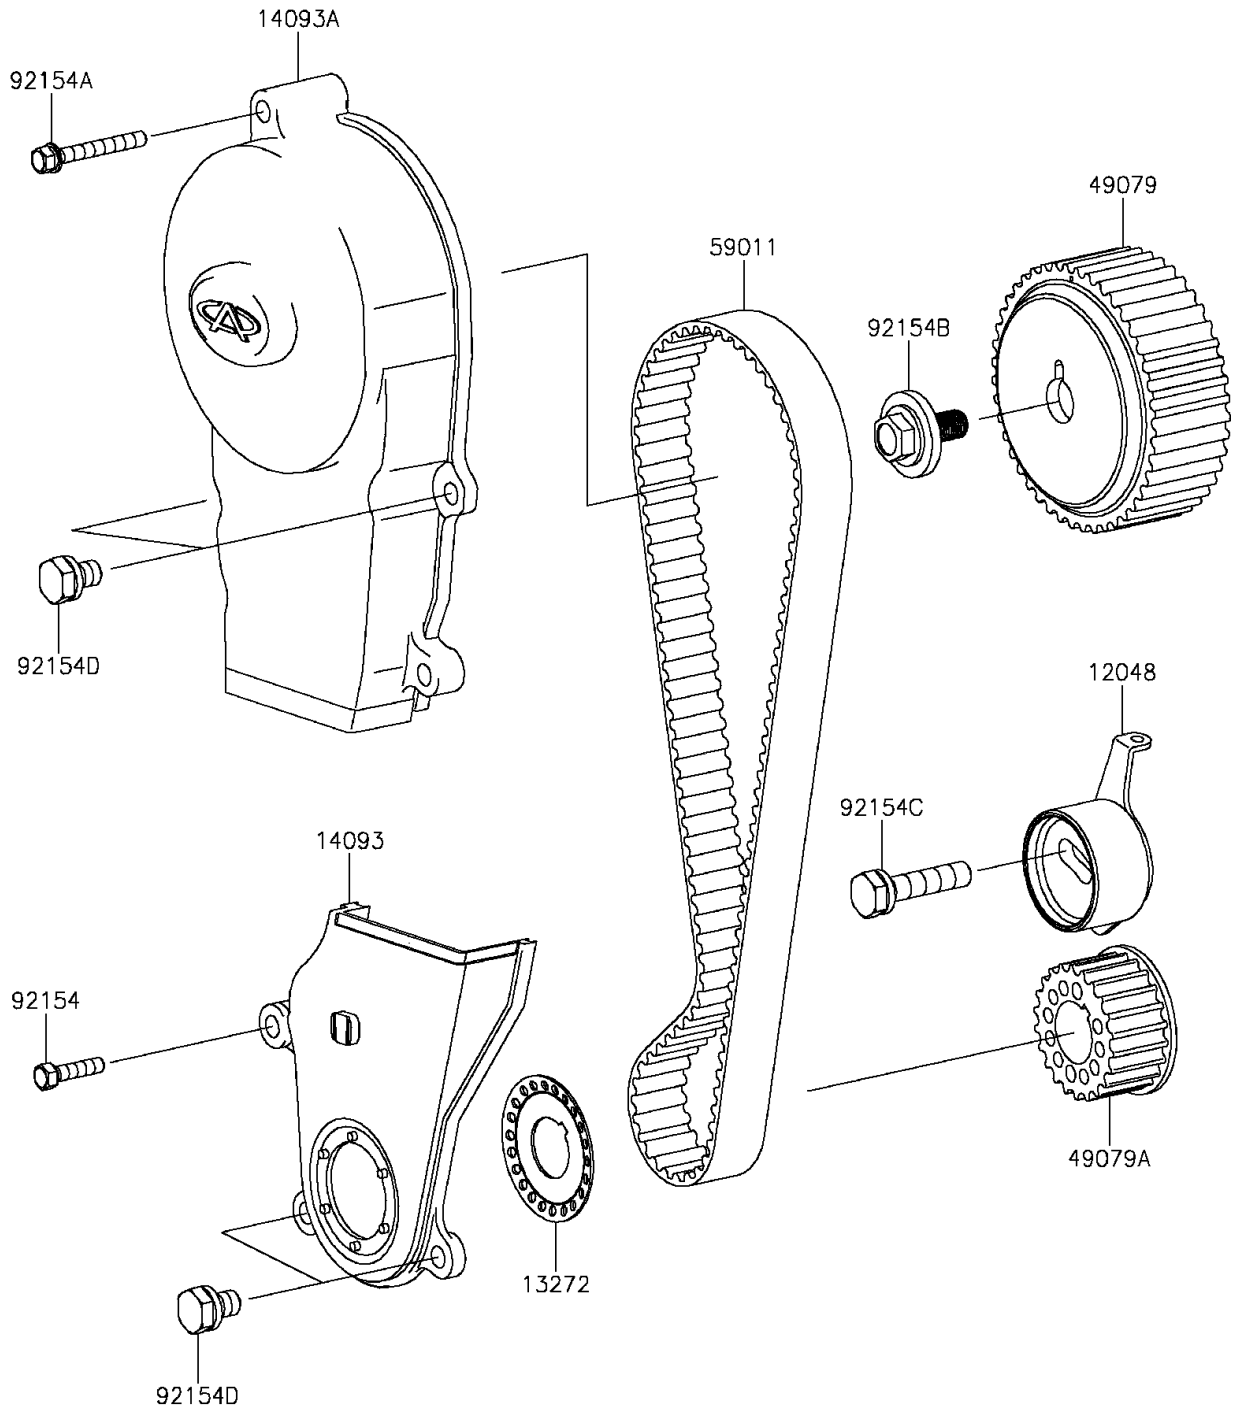

2016 MULE PRO-FX™ EPS Camo PARTS DIAGRAM

Timing Belt

E1215

2016 MULE PRO-FX™ EPS Camo PARTS LIST

Timing Belt

ITEM NAME	PART NUMBER	QUANTITY
TENSIONER-ASSY (Ref # 12048)	12048-0093	1
PLATE,TIMING BELT (Ref # 13272)	13272-1872	1
COVER,TIMING BELT,LWR (Ref # 14093)	14093-0200	1
COVER,TIMING BELT,UPP (Ref # 14093A)	14093-0201	1
PULLEY-BELT,CAMSHAFT (Ref # 49079)	49079-0023	1
PULLEY-BELT,CRANKSHAFT (Ref # 49079A)	49079-0024	1
BELT,TIMING (Ref # 59011)	59011-0042	1
BOLT,6X25 (Ref # 92154)	92154-1583	1
BOLT,6X50 (Ref # 92154A)	92154-1591	1
BOLT,FLANGED (Ref # 92154B)	92154-1614	1
BOLT,10X45 (Ref # 92154C)	92154-1615	1
BOLT,6X16 (Ref # 92154D)	92154-1617	1