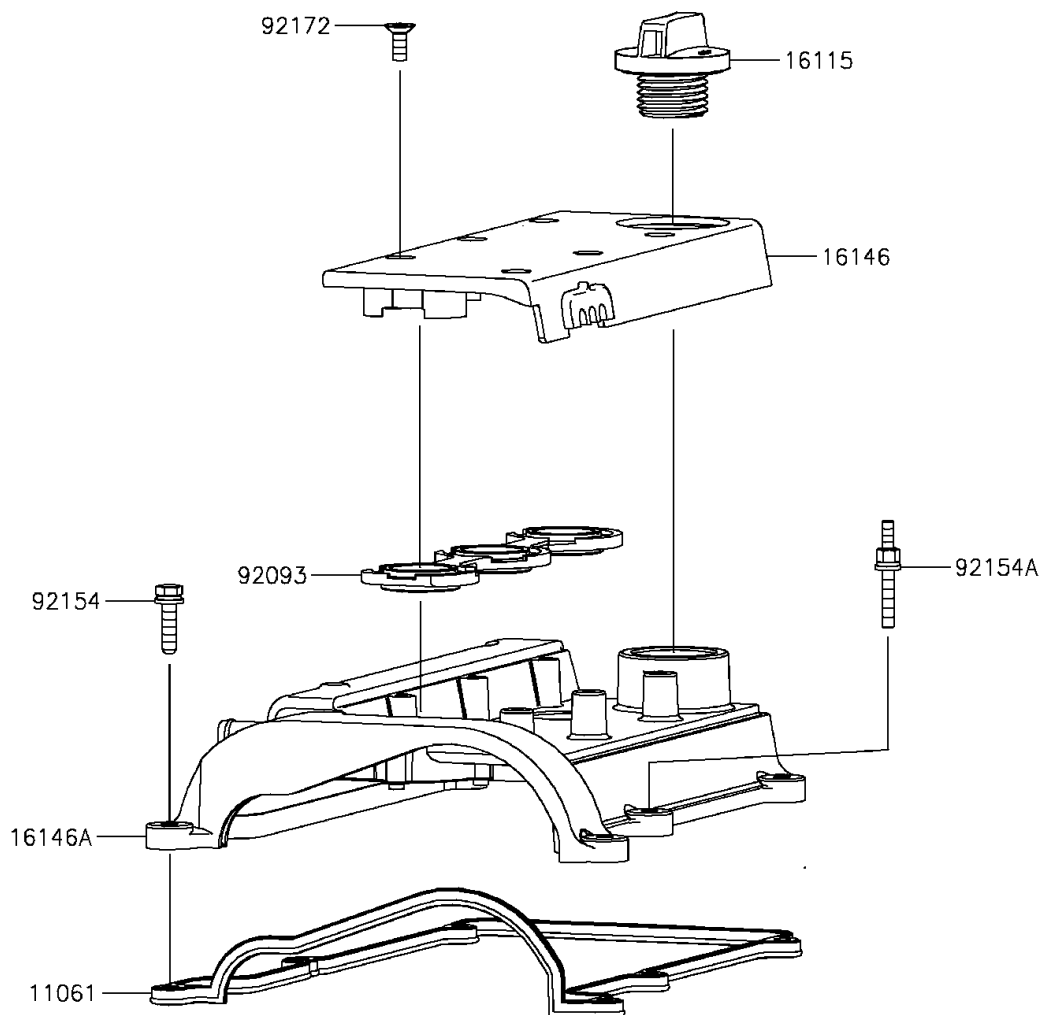

2016 MULE PRO-FX™ EPS Camo PARTS DIAGRAM

Cylinder Head Cover

E1112

2016 MULE PRO-FX™ EPS Camo PARTS LIST

Cylinder Head Cover

ITEM NAME	PART NUMBER	QUANTITY
GASKET,HEAD COVER (Ref # 11061)	11061-0953	1
CAP-OIL FILLER (Ref # 16115)	16115-0027	1
COVER-ASSY,SPARK PLUG (Ref # 16146)	16146-0738	1
COVER-ASSY,CYLINDER HEAD (Ref # 16146A)	16146-0741	1
SEAL,SPARK PLUG COVER (Ref # 92093)	92093-0608	1
BOLT,6X25 (Ref # 92154)	92154-1583	1
BOLT (Ref # 92154A)	92154-1584	1
SCREW,6X16 (Ref # 92172)	92172-0905	1