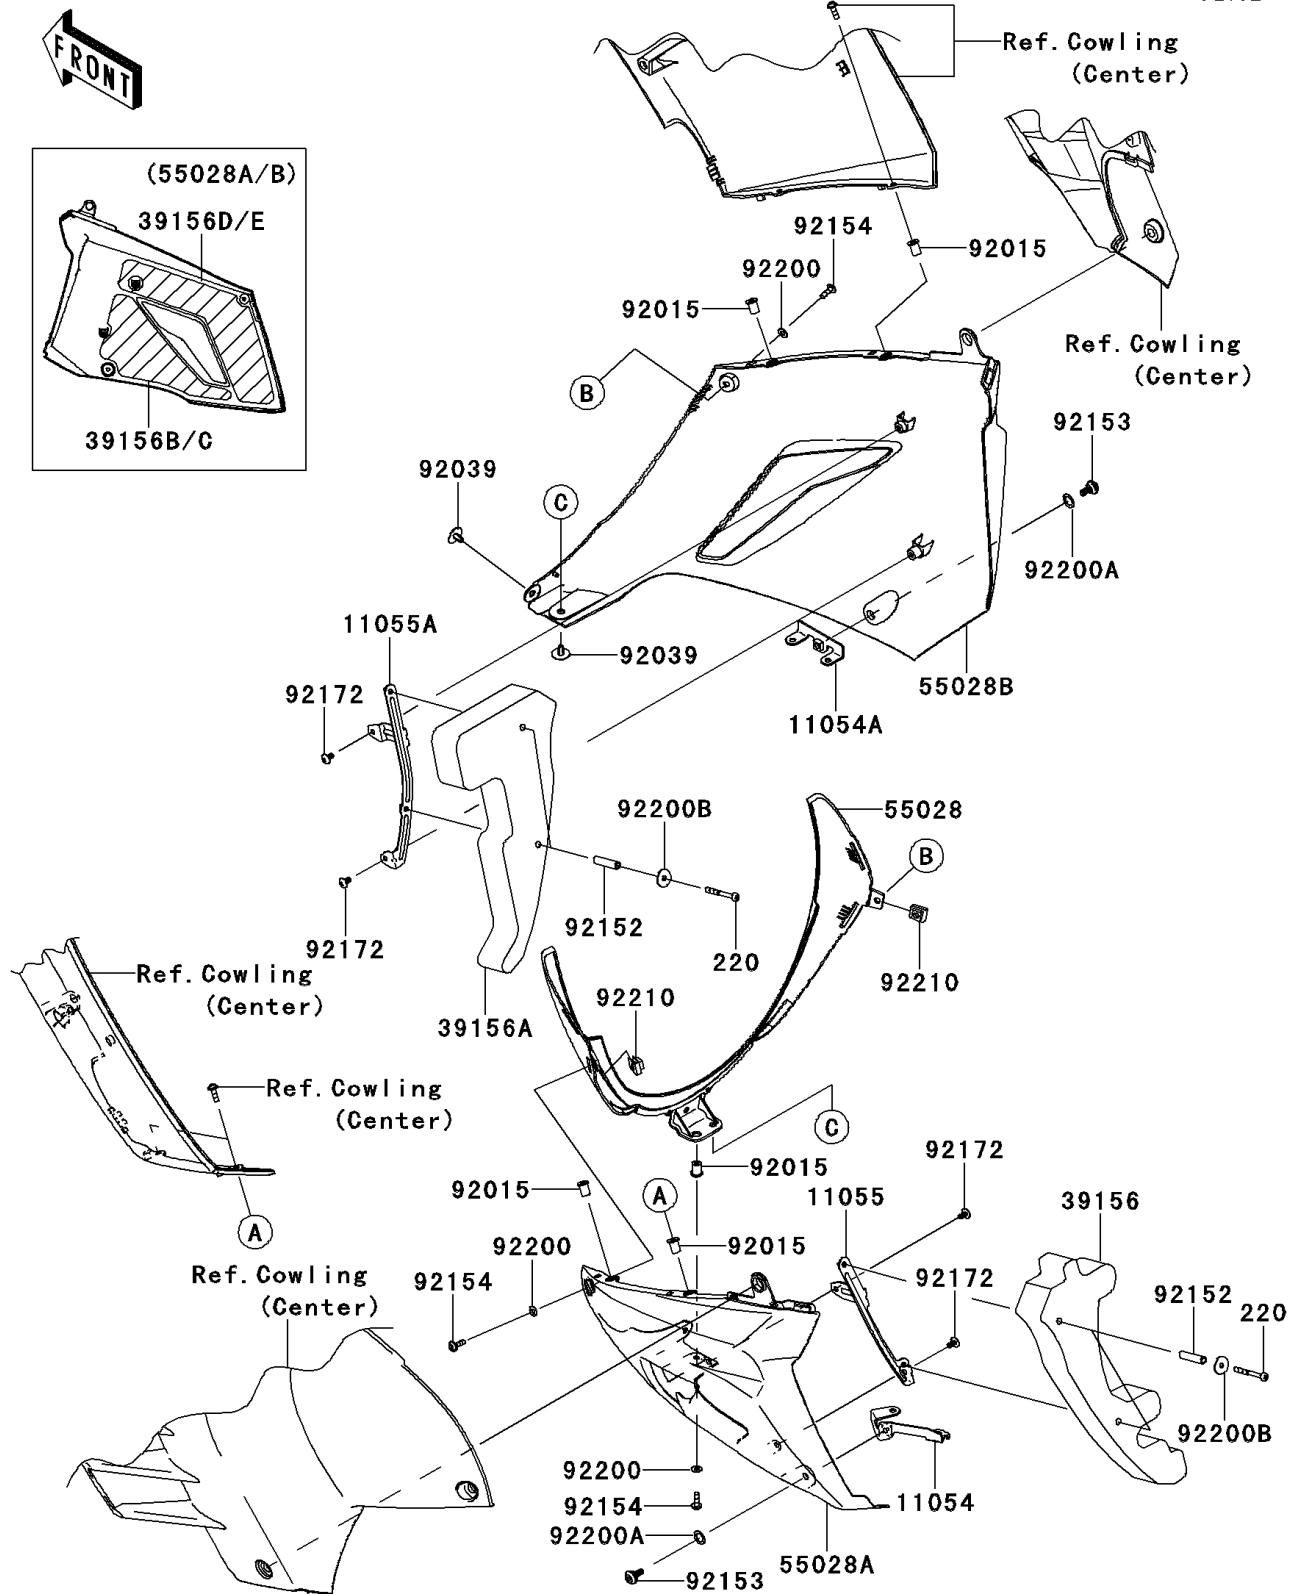

2008 Concoors™ 14 PARTS DIAGRAM

Cowling Lower

F2872

2008 Concours™ 14 PARTS LIST

Cowling Lowers

ITEM NAME	PART NUMBER	QUANTITY
SCREW-PAN-CROS,5X45 (Ref # 220)	220AA0545	1
BRACKET,LWR COWLING,LH (Ref # 11054)	11054-0901	1
BRACKET,LWR COWLING,RH (Ref # 11054A)	11054-0902	1
BRACKET,PAD,LH (Ref # 11055)	11055-0152	1
BRACKET,PAD,RH (Ref # 11055A)	11055-0153	1
PAD,LWR COWLING,LH (Ref # 39156)	39156-0348	1
PAD,LWR COWLING,RH (Ref # 39156A)	39156-0349	1
PAD,LWR COWLING,LH (Ref # 39156B)	39156-0350	1
PAD,LWR COWLING,RH (Ref # 39156C)	39156-0352	1
PAD,LWR COWLING,LH (Ref # 39156D)	39156-0362	1
PAD,LWR COWLING,RH (Ref # 39156E)	39156-0363	1
COWLING,LWR,FR (Ref # 55028)	55028-0181	1
COWLING,LWR,LH,BLACK (Ref # 55028A)	55028-0199-18T	1
COWLING,LWR,RH,BLACK (Ref # 55028B)	55028-0200-18T	1
NUT,WELL,5MM (Ref # 92015)	92015-1757	1
RIVET,HOLE 8MM (Ref # 92039)	92039-0014	1
COLLAR,5.6X8X35 (Ref # 92152)	92152-0605	1
BOLT,SOCKET,6MM (Ref # 92153)	92153-0489	1
BOLT,SOCKET,5X16 (Ref # 92154)	92154-0209	1
SCREW,TAPPING,5X10 (Ref # 92172)	92172-1061	1
WASHER,NYLON,5.3X11.5X0.5 (Ref # 92200)	92200-0006	1
WASHER,10.4X15.9X0.5 (Ref # 92200A)	92200-0157	1
WASHER,5.5X20X1.2 (Ref # 92200B)	92200-0284	1
NUT,5MM (Ref # 92210)	92210-0351	1