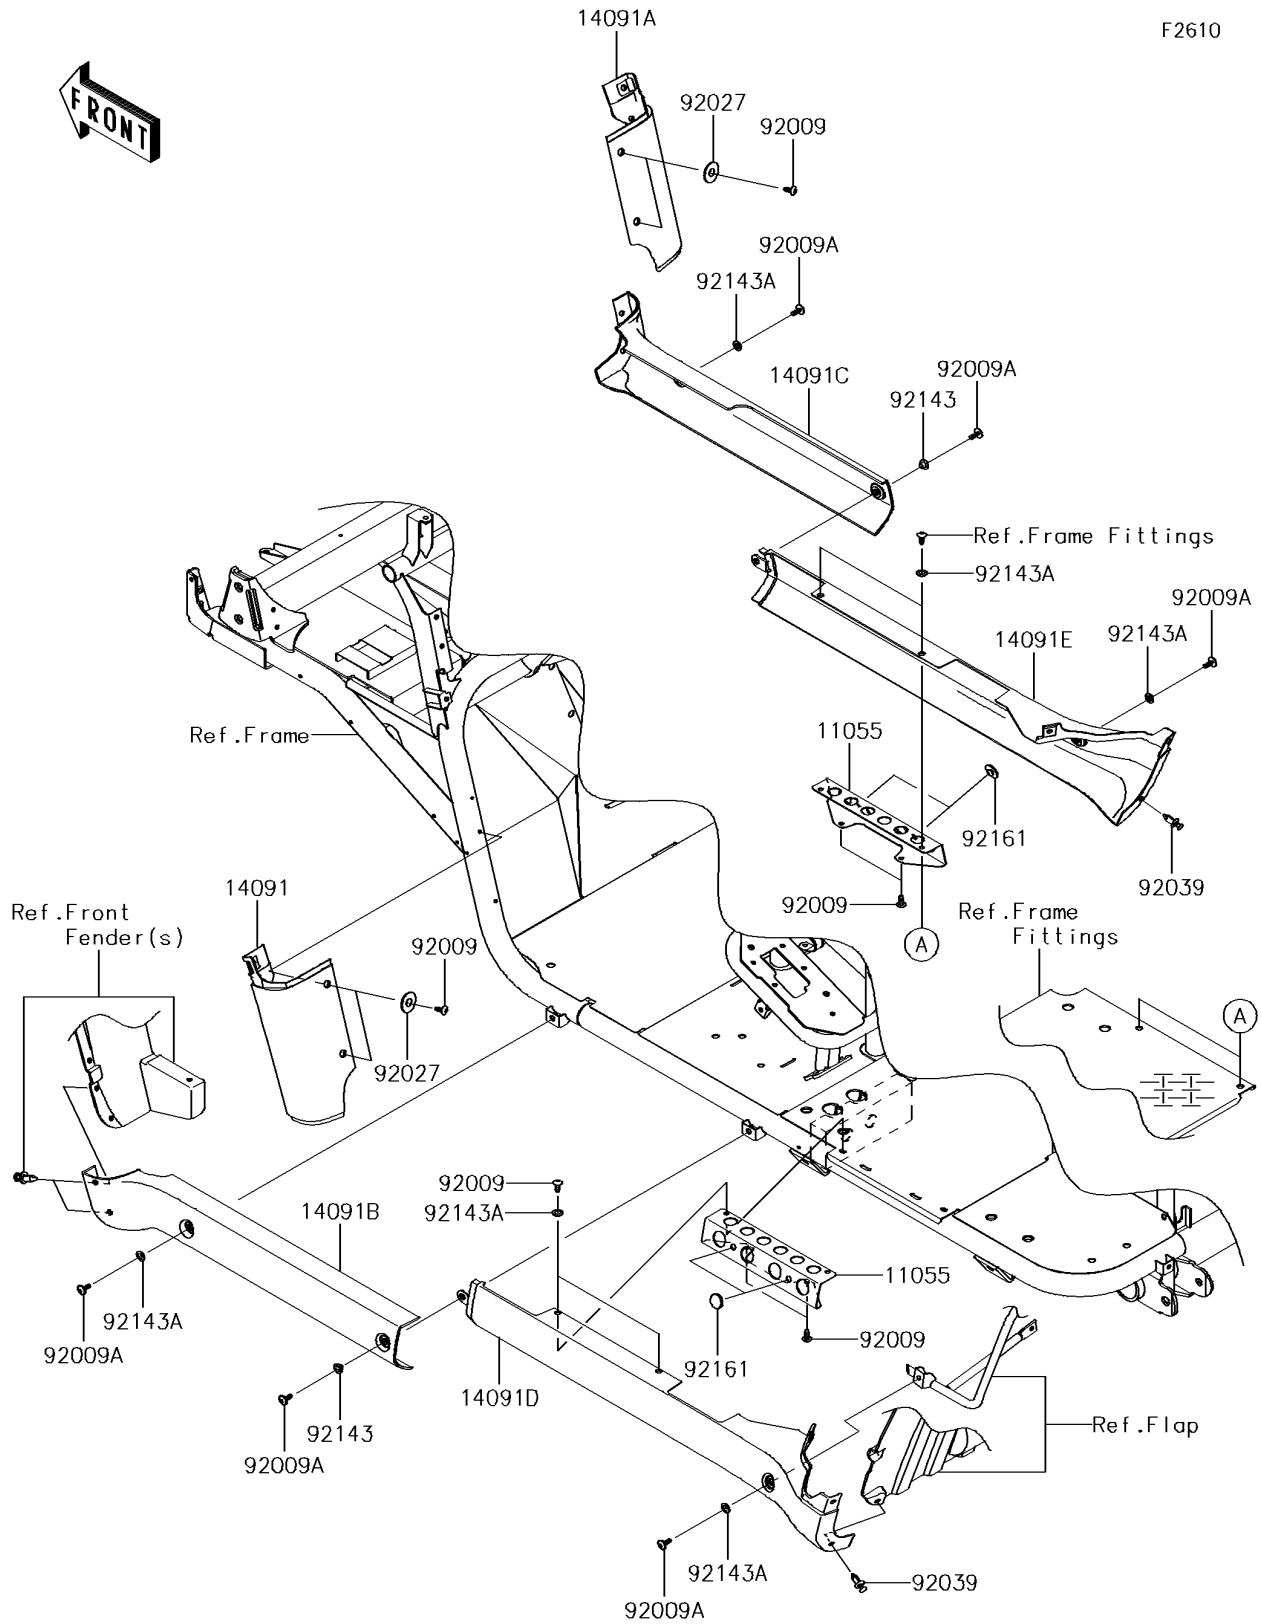

## 2016 MULE™ 4010 Trans 4x4® SE PARTS DIAGRAM

Side Covers/Chain Cover

## 2016 MULE™ 4010 Trans 4x4® SE PARTS LIST

Side Covers/Chain Cover

ITEM NAME	PART NUMBER	QUANTITY
BRACKET (Ref # 11055)	11055-0599	1
COVER,FR FENDER,LWR,LH,F.BLACK (Ref # 14091)	14091-0821-6Z	1
COVER,FR FENDER,LWR,RH,F.BLACK (Ref # 14091A)	14091-0822-6Z	1
COVER,SIDE STEP,FR,LH,F.BLACK (Ref # 14091B)	14091-0823-6Z	1
COVER,SIDE STEP,FR,RH,F.BLACK (Ref # 14091C)	14091-0824-6Z	1
COVER,SIDE STEP,RR,LH,F.BLACK (Ref # 14091D)	14091-0825-6Z	1
COVER,SIDE STEP,RR,RH,F.BLACK (Ref # 14091E)	14091-0826-6Z	1
SCREW,TAPPING,6X16 (Ref # 92009)	92009-1166	1
SCREW,6X16 (Ref # 92009A)	92009-1621	1
COLLAR,L=4.7 (Ref # 92027)	92027-1964	1
RIVET (Ref # 92039)	92039-0776	1
COLLAR (Ref # 92143)	92143-1057	1
COLLAR (Ref # 92143A)	92143-1087	1
DAMPER,RUBBER (Ref # 92161)	92161-1200	1