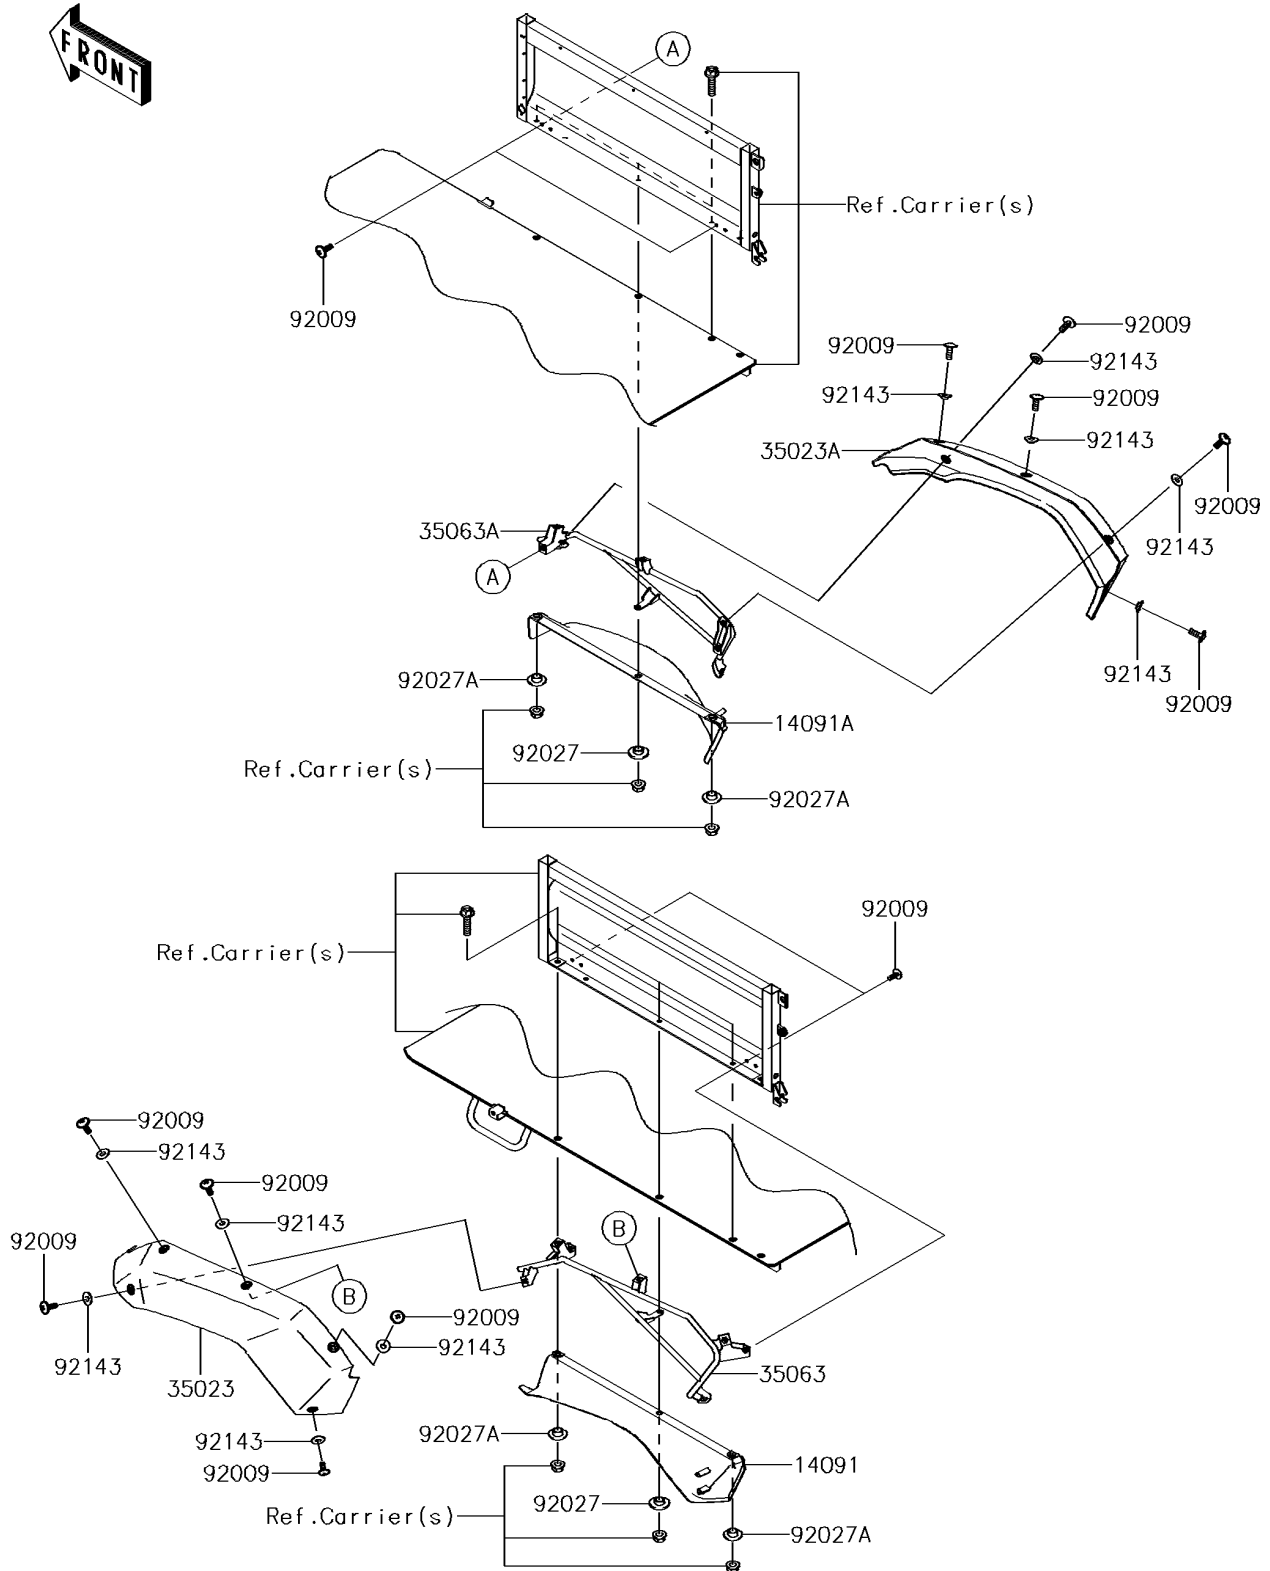

2016 MULE™ 4010 Trans 4x4® SE PARTS DIAGRAM

Rear Fender(s)

F2172

2016 MULE™ 4010 Trans 4x4® SE PARTS LIST

Rear Fender(s)

ITEM NAME	PART NUMBER	QUANTITY
COVER,FENDER,INSIDE,RR,LH (Ref # 14091)	14091-1634	1
COVER,FENDER,INSIDE,RR,RH (Ref # 14091A)	14091-1635	1
FENDER-REAR,LH,F.BLACK (Ref # 35023)	35023-0121-6Z	1
FENDER-REAR,RH,F.BLACK (Ref # 35023A)	35023-0122-6Z	1
STAY,RR,LH (Ref # 35063)	35063-0449	1
STAY,RR,RH (Ref # 35063A)	35063-0450	1
SCREW,6X16 (Ref # 92009)	92009-1621	1
COLLAR (Ref # 92027)	92027-1354	1
COLLAR (Ref # 92027A)	92027-1908	1
COLLAR (Ref # 92143)	92143-1087	1