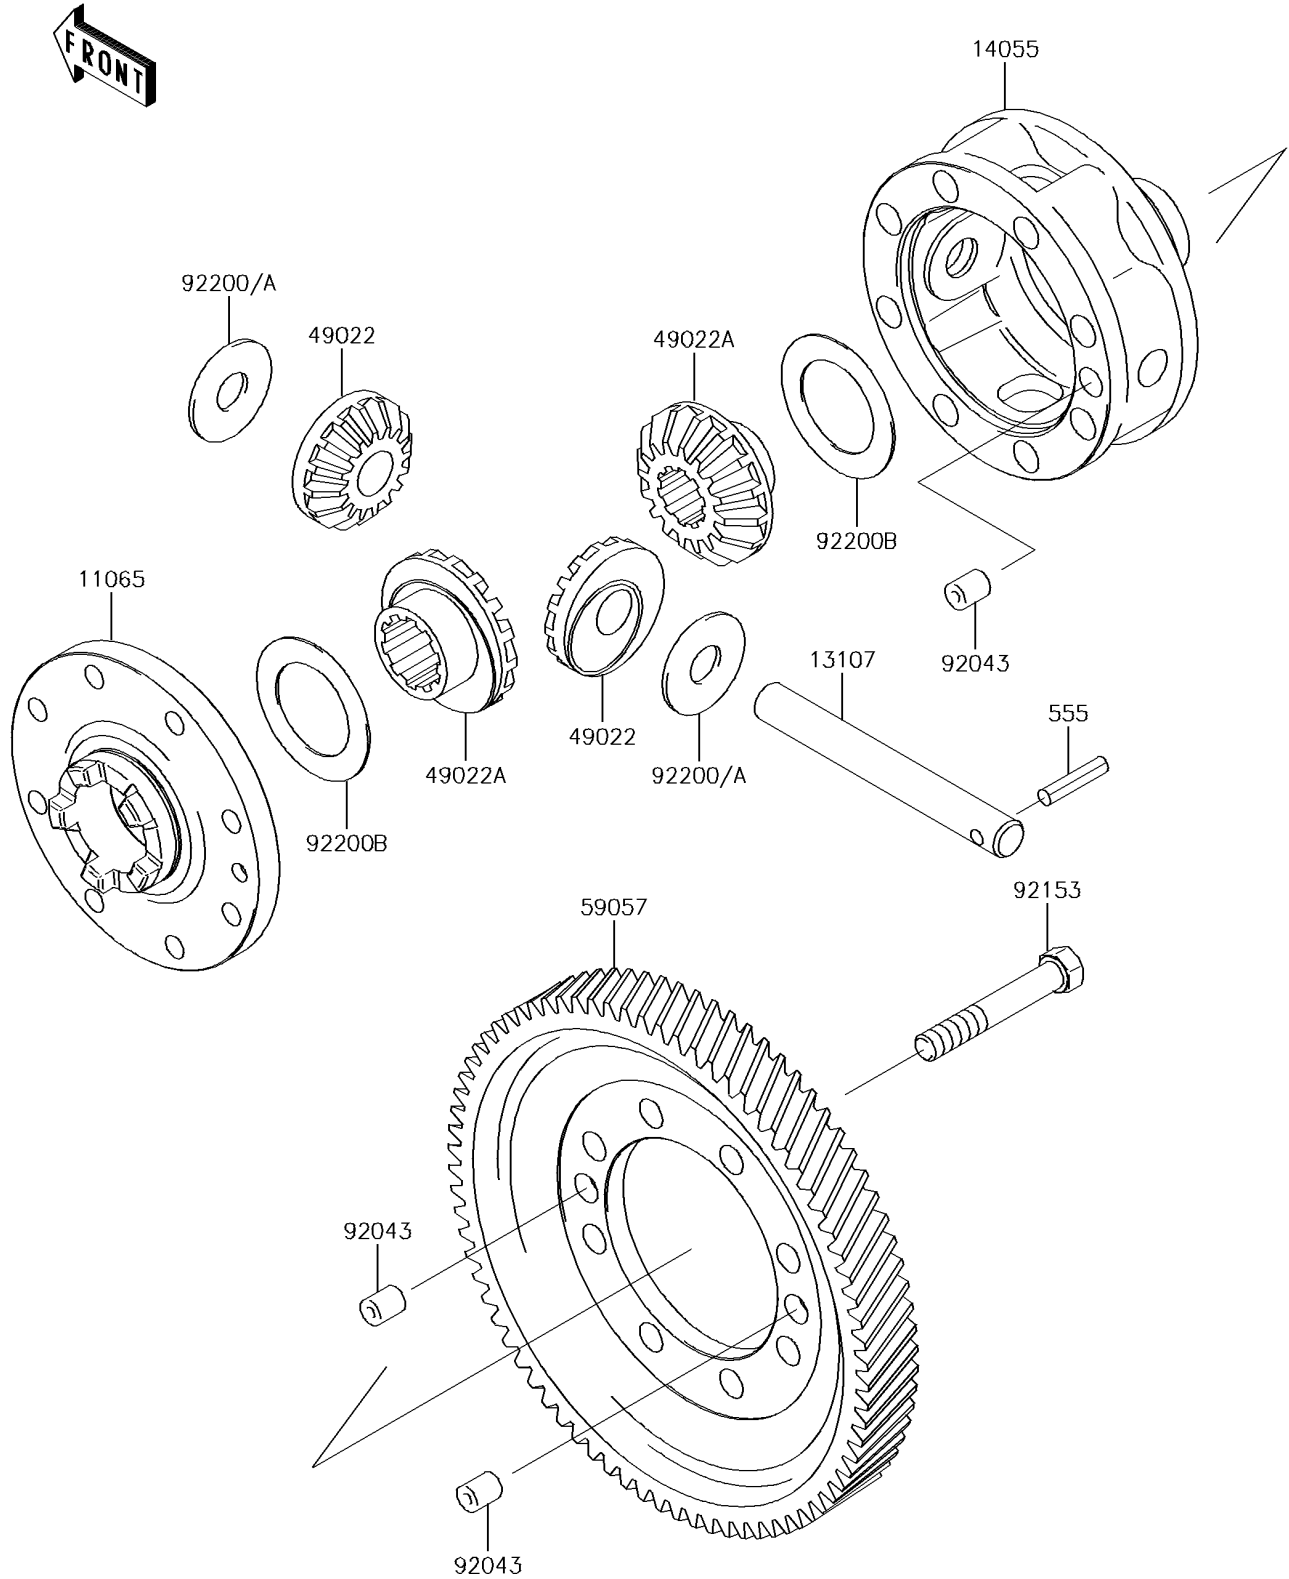

2016 MULE™ 4010 Trans 4x4® SE PARTS DIAGRAM

Differential

E1451

2016 MULE™ 4010 Trans 4x4® SE PARTS LIST

Differential

ITEM NAME	PART NUMBER	QUANTITY
CAP,GEAR CASE (Ref # 11065)	11065-0033	1
SHAFT (Ref # 13107)	13107-0009	1
CASE-GEAR,DIFFERENTIAL (Ref # 14055)	14055-0003	1
GEAR-BEVEL,10T (Ref # 49022)	49022-1105	1
GEAR-BEVEL,16T (Ref # 49022A)	49022-1117	1
PIN-SPRING (Ref # 555)	555A0525	1
GEAR-HELICAL,DIFFERENTIAL (Ref # 59057)	59057-0002	1
PIN,10X12 (Ref # 92043)	92043-0029	1
BOLT,10X63 (Ref # 92153)	92153-0331	1
WASHER,14.5X38X1.2 (Ref # 92200)	92200-0021	1
WASHER,14.5X38X1.0 (Ref # 92200A)	92200-1044	1
WASHER,35.5X54X1.0 (Ref # 92200B)	92200-1045	1