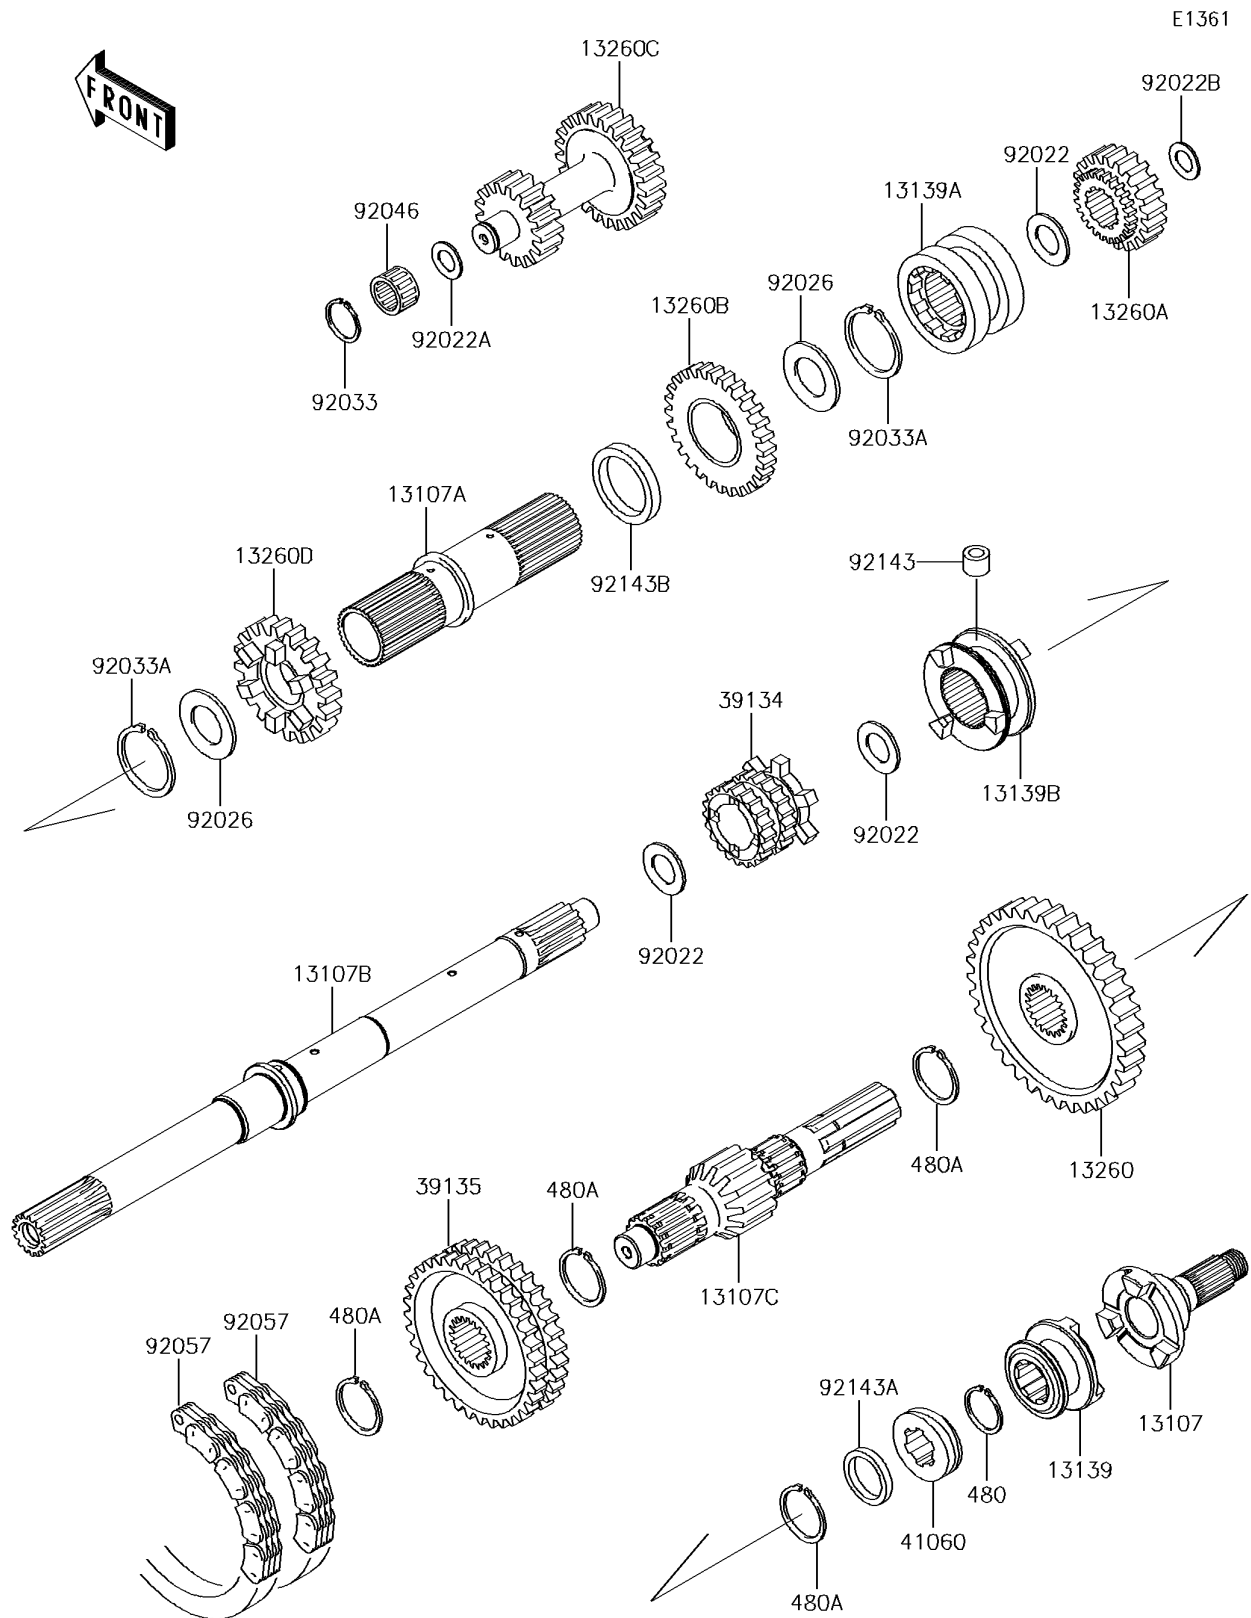

2016 MULE™ 4010 Trans 4x4® SE PARTS DIAGRAM

Transmission

2016 MULE™ 4010 Trans 4x4® SE PARTS LIST

Transmission

ITEM NAME	PART NUMBER	QUANTITY
SHAFT,2WD/4WD (Ref # 13107)	13107-0106	1
SHAFT,INPUT OUTER (Ref # 13107A)	13107-1309	1
SHAFT,INPUT (Ref # 13107B)	13107-1470	1
SHAFT,OUTPUT,14T (Ref # 13107C)	13107-1517	1
SHIFTER,2WD/4WD (Ref # 13139)	13139-0010	1
SHIFTER,SPEED,HI/LOW (Ref # 13139A)	13139-1069	1
SHIFTER,FR/RR (Ref # 13139B)	13139-1072	1
GEAR,OUTPUT REVERSE,51T (Ref # 13260)	13260-1288	1
GEAR,INPUT REDUCTION,20T (Ref # 13260A)	13260-1289	1
GEAR,INPUT REDUCTION,28T (Ref # 13260B)	13260-1290	1
GEAR,REDUCTION,17T&25T (Ref # 13260C)	13260-1291	1
GEAR,INPUT 28T (Ref # 13260D)	13260-1462	1
SPROCKET-DRIVE,20T (Ref # 39134)	39134-1055	1
SPROCKET-DRIVEN,41T (Ref # 39135)	39135-1055	1
GEAR-METER SCREW (Ref # 41060)	41060-1147	1
CIRCLIP-TYPE-C,25MM (Ref # 480)	480J2500	1
CIRCLIP-TYPE-C,30MM (Ref # 480A)	480J3000	1
WASHER,25.3X33X1 (Ref # 92022)	92022-1109	1
WASHER,17.3X28X1 (Ref # 92022A)	92022-255	1
WASHER,17.3X30X1.4 (Ref # 92022B)	92022-270	1
SPACER,35.3X44X0.5 (Ref # 92026)	92026-1375	1
RING-SNAP (Ref # 92033)	92033-032	1
RING-SNAP (Ref # 92033A)	92033-1269	1
BEARING-NEEDLE,K17X23X13.8 (Ref # 92046)	92046-1184	1
CHAIN,REVERSE,81RH2520,54L (Ref # 92057)	92057-1364	1
COLLAR,8X14X10.5 (Ref # 92143)	92143-1497	1
COLLAR,25X32X4.5 (Ref # 92143A)	92143-1597	1
COLLAR (Ref # 92143B)	92143-1599	1