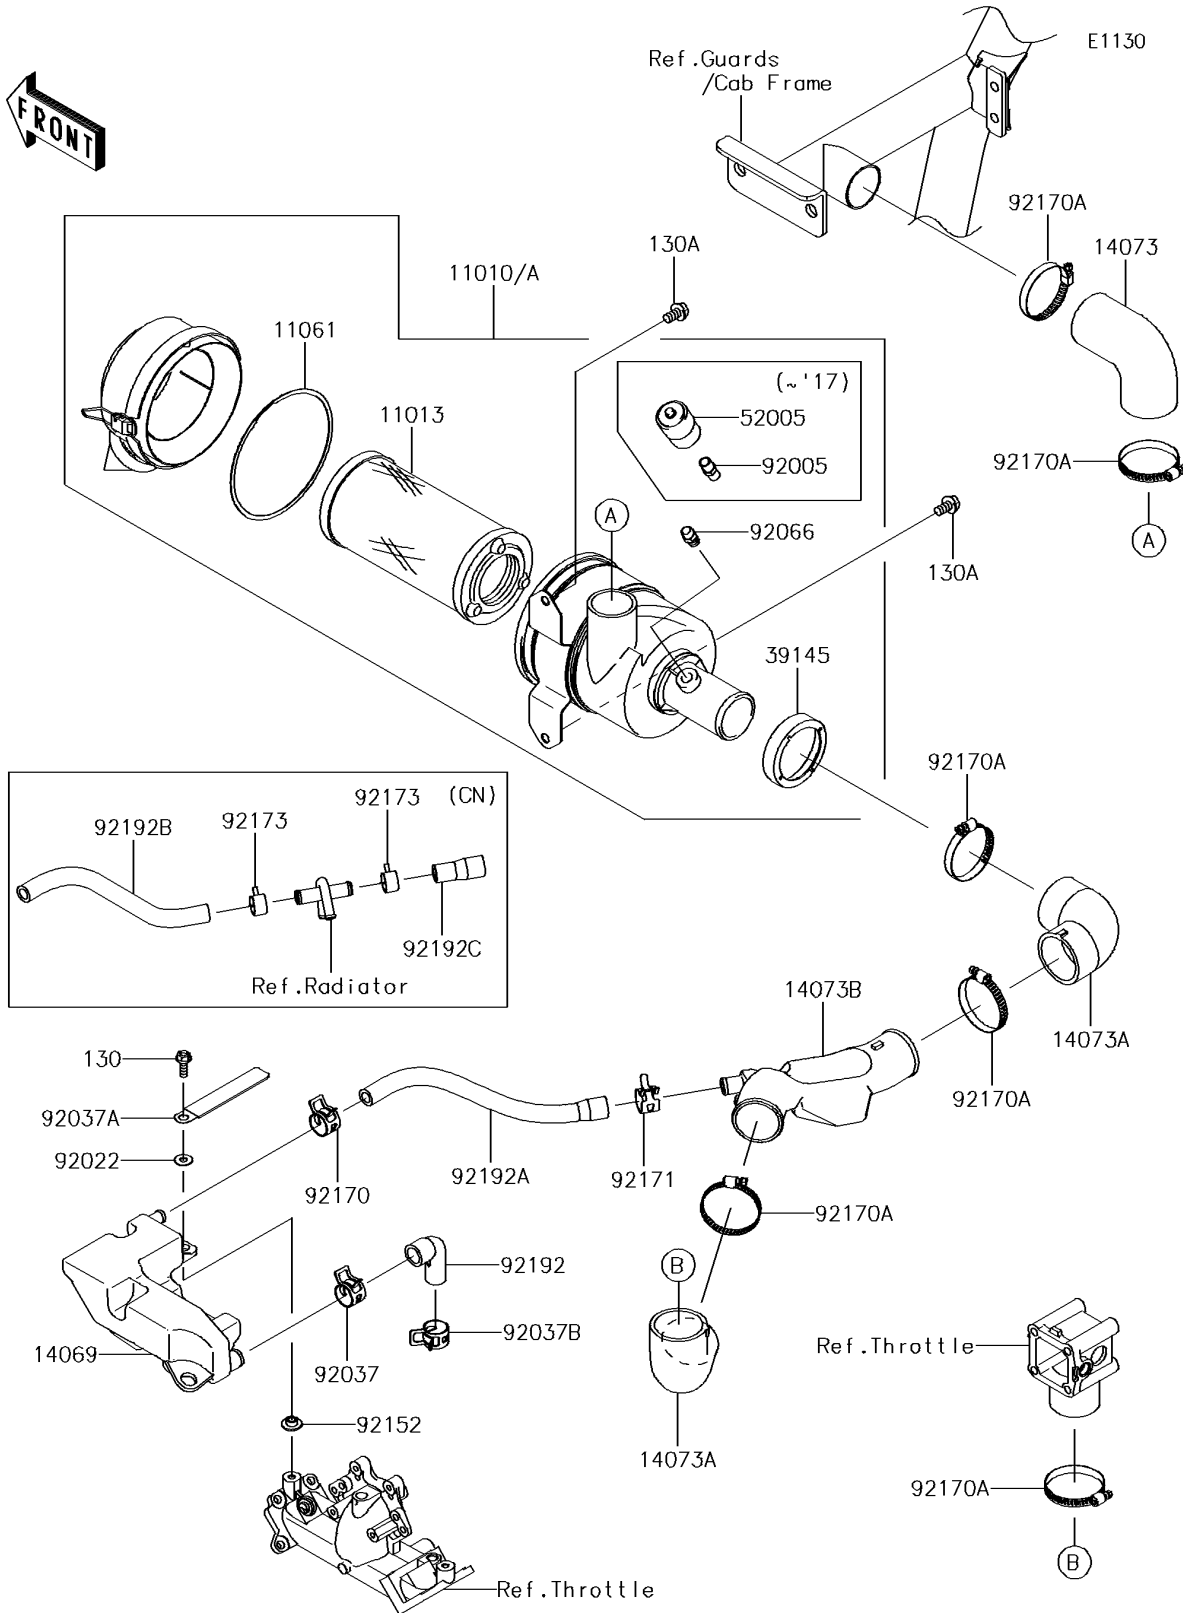

2016 MULE™ 4010 Trans 4x4® SE PARTS DIAGRAM

Air Cleaner

2016 MULE™ 4010 Trans 4x4® SE PARTS LIST

Air Cleaner

ITEM NAME	PART NUMBER	QUANTITY
FILTER-ASSY-AIR (Ref # 11010)	11010-0177	1
ELEMENT-AIR FILTER (Ref # 11013)	11013-1290	1
GASKET,AIR FILTER (Ref # 11061)	11061-1078	1
BOLT-FLANGED,6X18 (Ref # 130)	130BA0618	1
BOLT-FLANGED,8X14 (Ref # 130A)	130BB0814	1
BREATHER (Ref # 14069)	14069-0018	1
DUCT,RR BAR-A/C (Ref # 14073)	14073-0235	1
DUCT (Ref # 14073A)	14073-0773	1
DUCT (Ref # 14073B)	14073-0784	1
TRIM-SEAL (Ref # 39145)	39145-1133	1
GAUGE,AIR (Ref # 52005)	52005-7502	1
FITTING,AIR FILTER (Ref # 92005)	92005-1386	1
WASHER,6.5X16X1.0 (Ref # 92022)	92022-1093	1
CLAMP,HOSE CLIP (Ref # 92037)	92037-1460	1
CLAMP,HARNESS,L=100 (Ref # 92037A)	92037-1636	1
CLAMP (Ref # 92037B)	92037-1678	1
COLLAR (Ref # 92152)	92152-2069	1
CLAMP (Ref # 92170)	92170-1491	1
CLAMP (Ref # 92170A)	92170-1674	1
CLAMP,18.8MM (Ref # 92171)	92171-2056	1
CLAMP (Ref # 92173)	92173-1484	1
TUBE,CRANKCASE-BREATHER (Ref # 92192)	92192-1285	1
TUBE,BREATHER-INTAKE DUCT (Ref # 92192A)	92192-1855	1
TUBE,10X16X243 (Ref # 92192B)	92192-1856	1
TUBE,JOINT-INTAKE (Ref # 92192C)	92192-1857	1