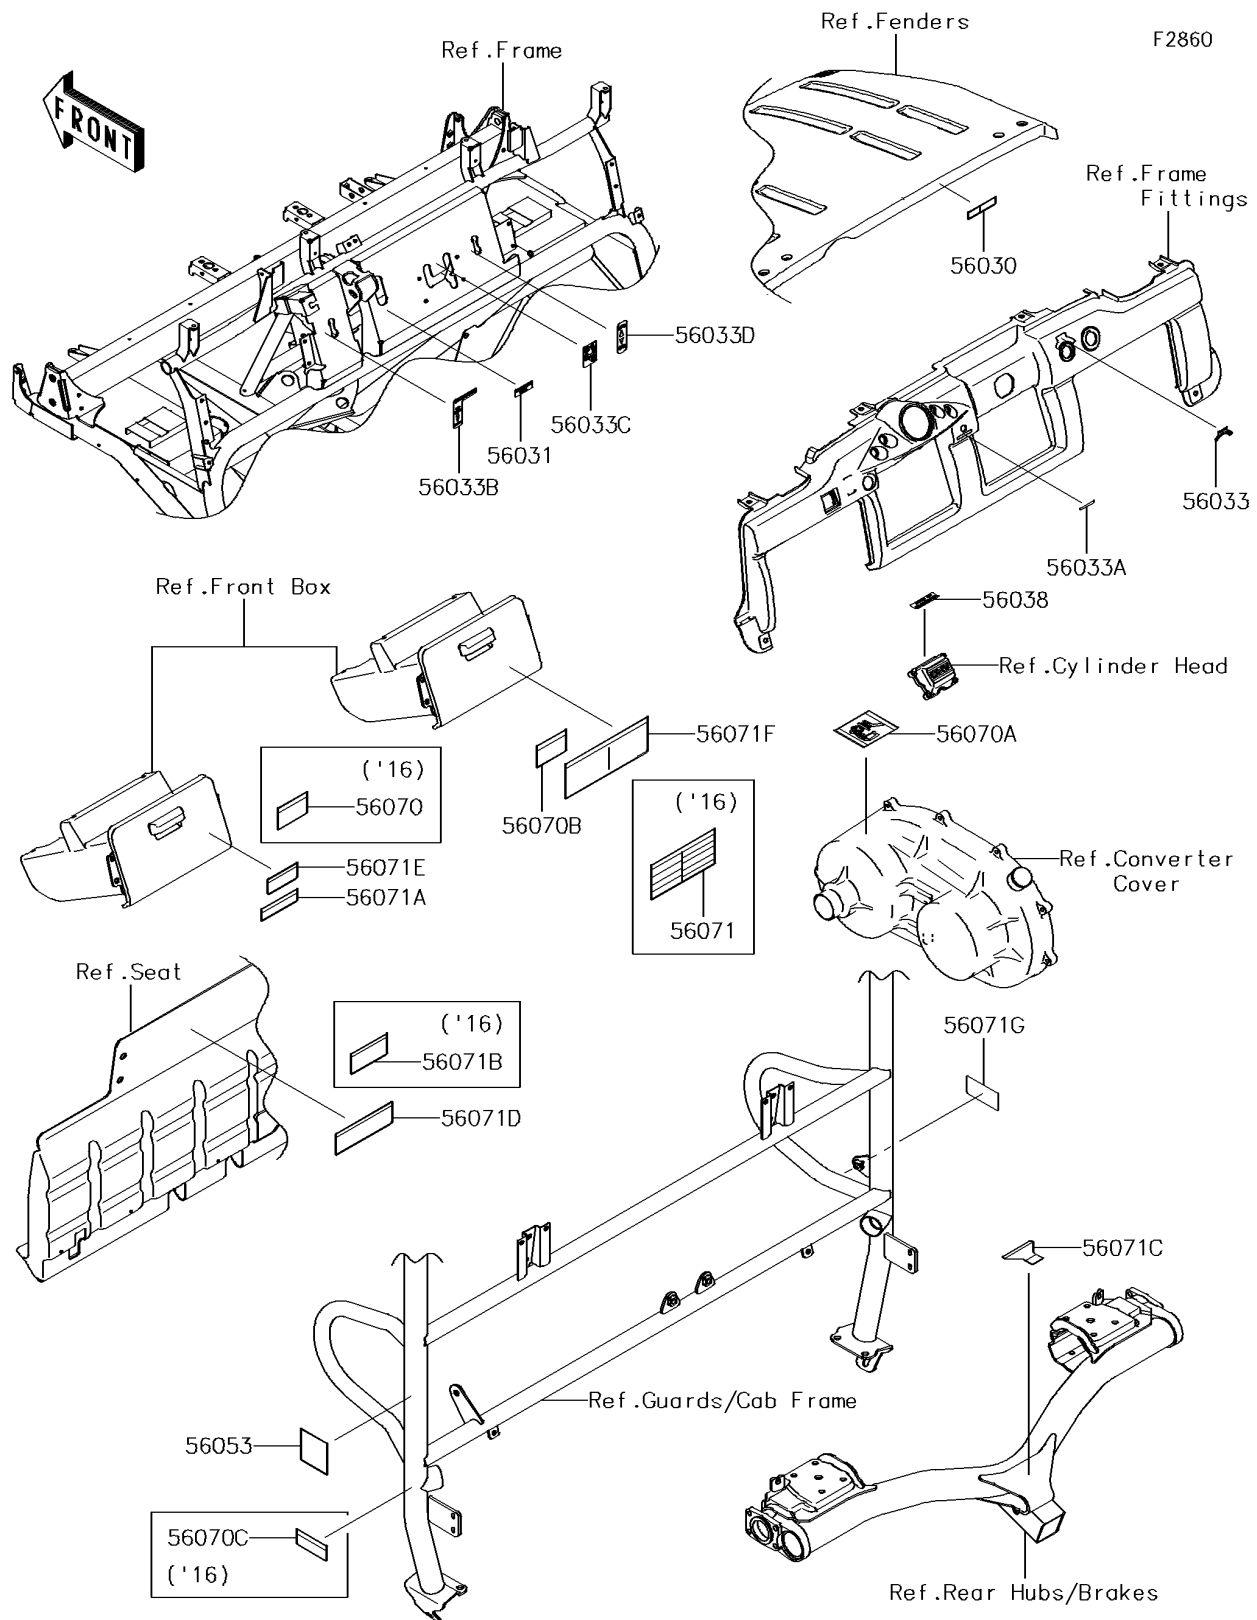

2016 Mule™ 4010 4x4 SE PARTS DIAGRAM

Labels

2016 Mule™ 4010 4x4 SE PARTS LIST

Labels

ITEM NAME	PART NUMBER	QUANTITY
LABEL,OPERATING HOOD (Ref # 56030)	56030-0267	1
LABEL-MANUAL,BRAKE FLUID LEVEL (Ref # 56031)	56031-1818	1
LABEL-MANUAL,IGNITION (Ref # 56033)	56033-0212	1
LABEL-MANUAL,POWER STEERING (Ref # 56033A)	56033-0213	1
LABEL-MANUAL,DIFF MODE (Ref # 56033B)	56033-1183	1
LABEL-MANUAL,SHIFT (Ref # 56033C)	56033-1186	1
LABEL-MANUAL,2WD/4WD (Ref # 56033D)	56033-1187	1
LABEL-BRAND (Ref # 56038)	56038-2782	1
LABEL-SPECIFICATION,TIRE (Ref # 56053)	56053-7534	1
LABEL-WARNING,OFF-HIGHWAY (Ref # 56070)	56070-0050	1
LABEL-WARNING,HOT SURFACES (Ref # 56070A)	56070-0051	1
LABEL-WARNING,BONNET OPERATION (Ref # 56070B)	56070-0053	1
LABEL-WARNING,BED RAISED (Ref # 56070C)	56070-7515	1
LABEL-WARNING,GENERAL (Ref # 56071)	56071-0101	1
LABEL-WARNING,SHIFT CAUTION (Ref # 56071A)	56071-0128	1
LABEL-WARNING,CARGO BED (Ref # 56071B)	56071-0136	1
LABEL-WARNING,TRAILER HITCH (Ref # 56071C)	56071-0332	1
LABEL-WARNING,GASOLINE (Ref # 56071G)	56071-7501	1