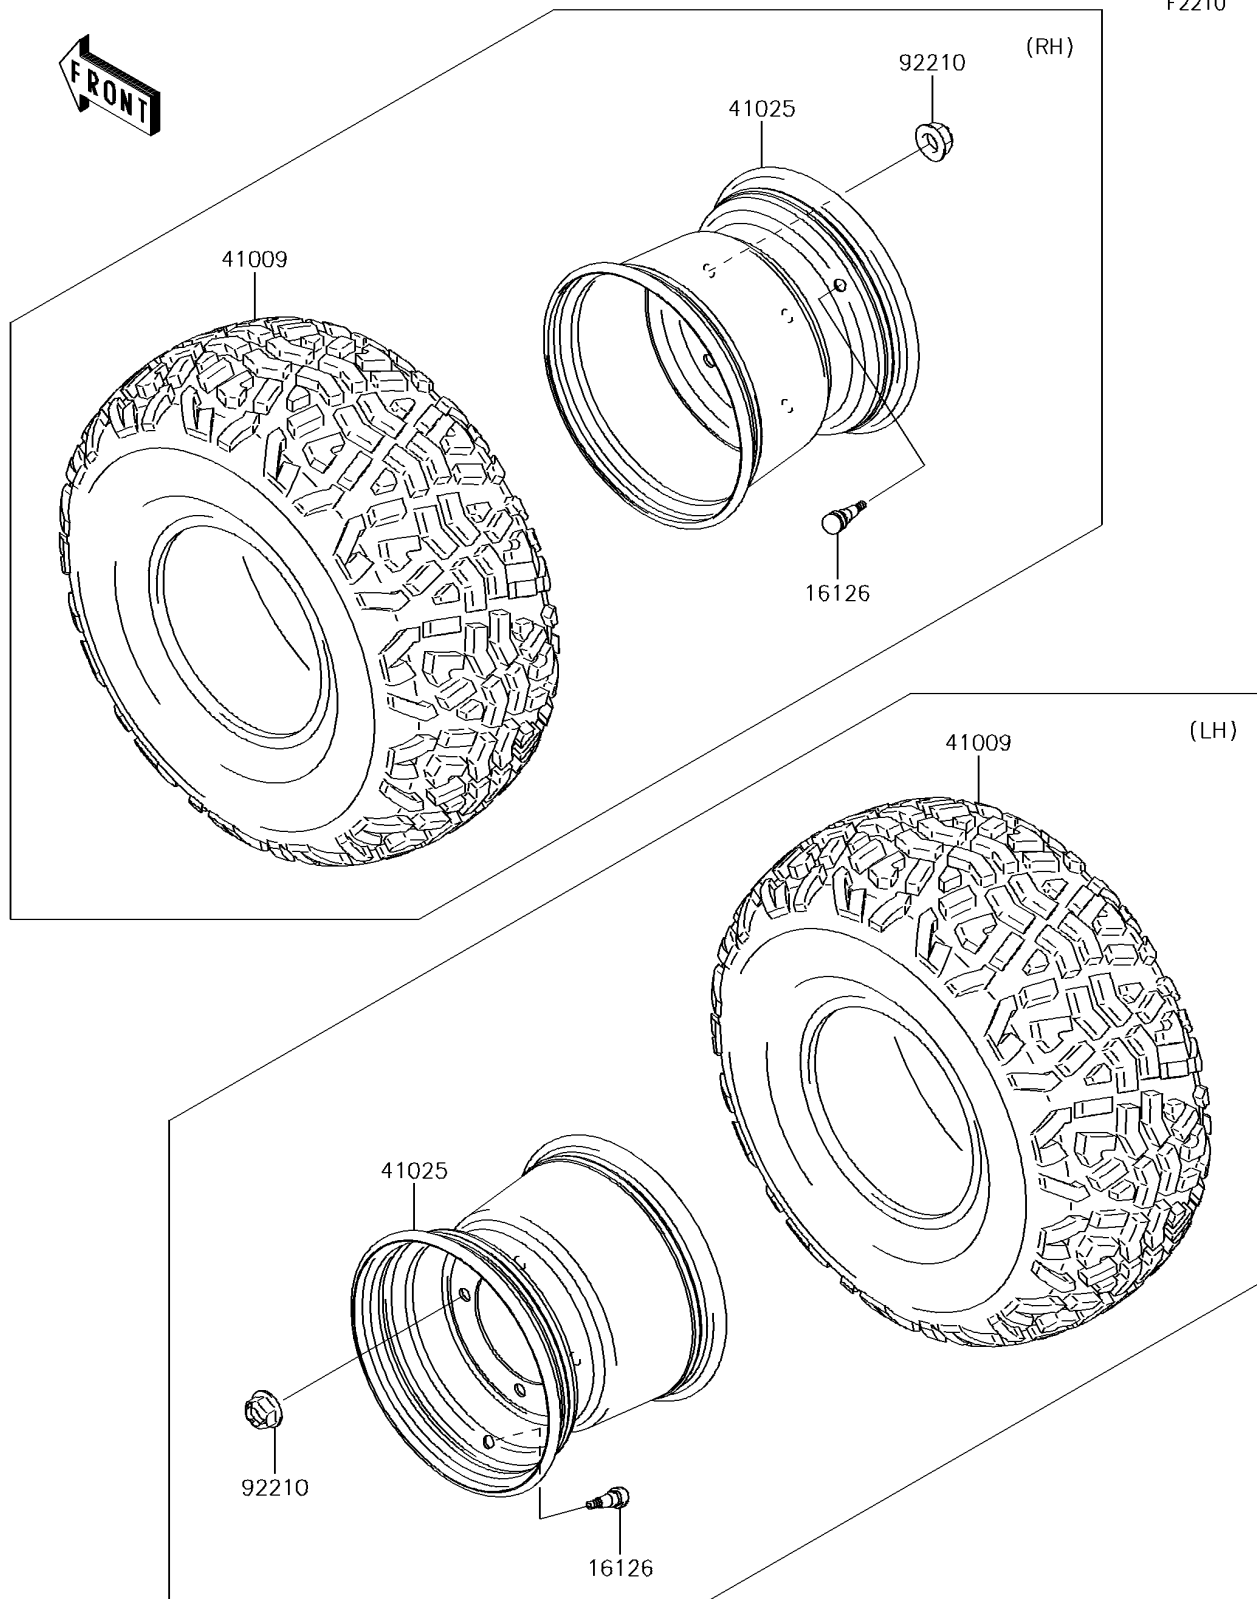

2016 Mule™ 4010 4x4 SE PARTS DIAGRAM

Wheels/Tires

F2210

2016 Mule™ 4010 4x4 SE PARTS LIST

Wheels/Tires

ITEM NAME	PART NUMBER	QUANTITY
VALVE (Ref # 16126)	16126-4001	1
TIRE,23X11.00-10 4PR (Ref # 41009)	41009-0294	1
RIM,10X8.5AT,F.S.BLACK (Ref # 41025)	41025-7504-397	1
NUT,12MM (Ref # 92210)	92210-0603	1