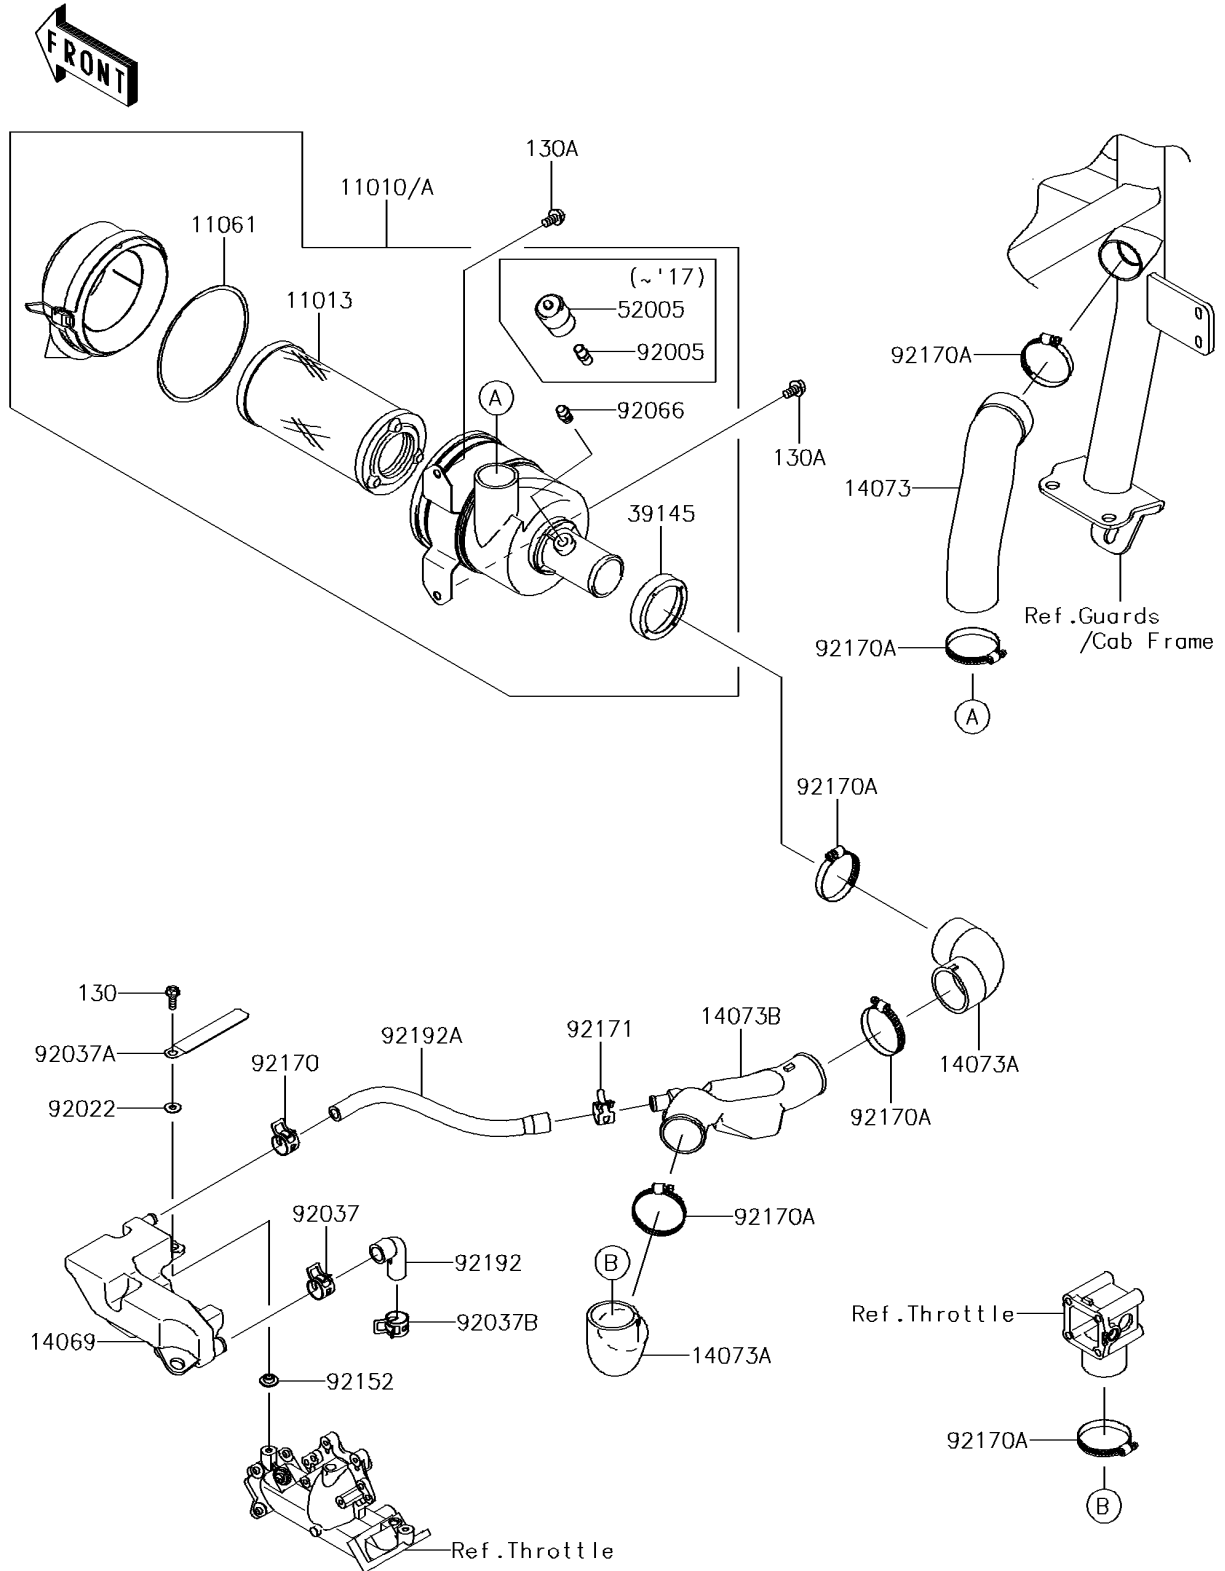

2016 Mule™ 4010 4x4 SE PARTS DIAGRAM

Air Cleaner

E1130

2016 Mule™ 4010 4x4 SE PARTS LIST

Air Cleaner

ITEM NAME	PART NUMBER	QUANTITY
FILTER-ASSY-AIR (Ref # 11010)	11010-0177	1
ELEMENT-AIR FILTER (Ref # 11013)	11013-1290	1
GASKET,AIR FILTER (Ref # 11061)	11061-1078	1
BOLT-FLANGED,6X18 (Ref # 130)	130BA0618	1
BOLT-FLANGED,8X14 (Ref # 130A)	130BB0814	1
BREATHER (Ref # 14069)	14069-0018	1
DUCT,RR BAR-A/C (Ref # 14073)	14073-0236	1
DUCT (Ref # 14073A)	14073-0773	1
DUCT (Ref # 14073B)	14073-0784	1
TRIM-SEAL (Ref # 39145)	39145-1133	1
GAUGE,AIR (Ref # 52005)	52005-7502	1
FITTING,AIR FILTER (Ref # 92005)	92005-1386	1
WASHER,6.5X16X1.0 (Ref # 92022)	92022-1093	1
CLAMP,HOSE CLIP (Ref # 92037)	92037-1460	1
CLAMP,HARNESS,L=100 (Ref # 92037A)	92037-1636	1
CLAMP (Ref # 92037B)	92037-1678	1
COLLAR (Ref # 92152)	92152-2069	1
CLAMP (Ref # 92170)	92170-1491	1
CLAMP (Ref # 92170A)	92170-1674	1
CLAMP,18.8MM (Ref # 92171)	92171-2056	1
TUBE,CRANKCASE-BREATHER (Ref # 92192)	92192-1285	1
TUBE,BREATHER-INTAKE DUCT (Ref # 92192A)	92192-1855	1