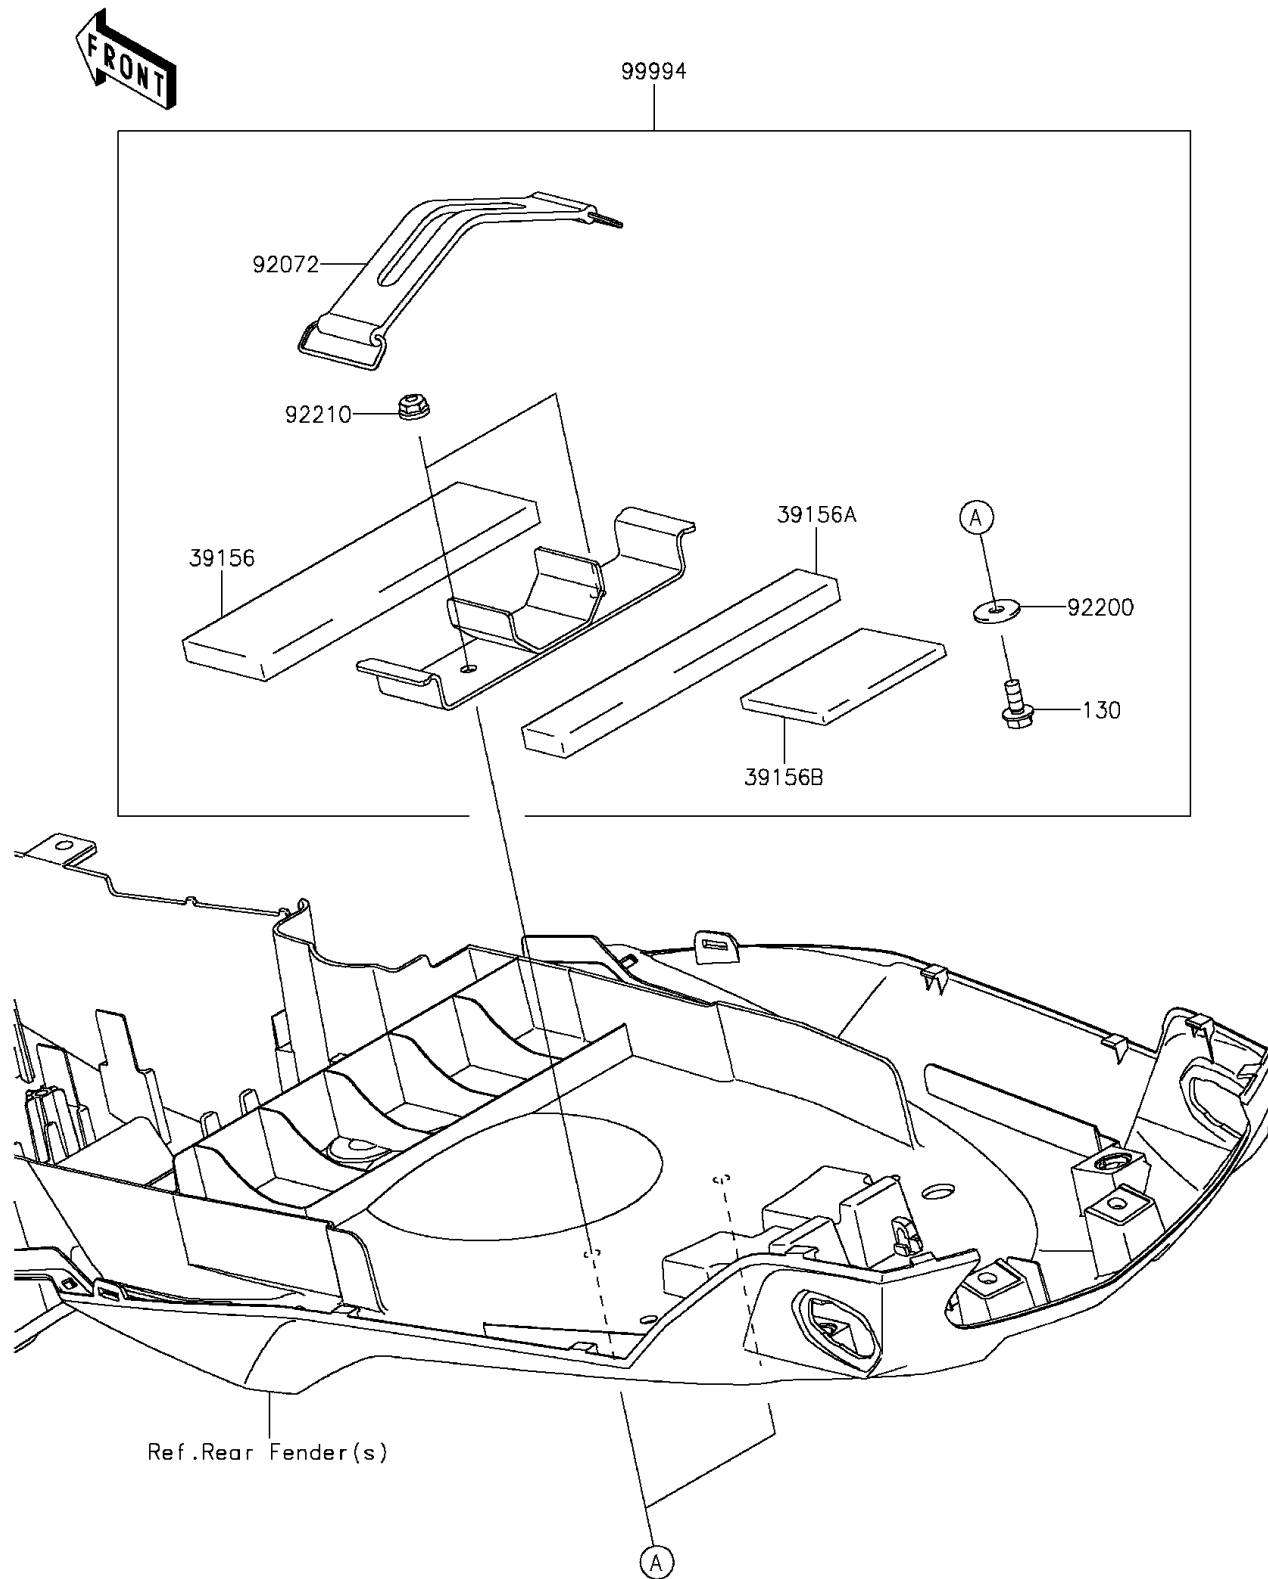

2015 VERSYS® 1000 ABS PARTS DIAGRAM

Accessory(U-Lock Bracket)

F2910C

2015 VERSYS® 1000 ABS PARTS LIST

Accessory(U-Lock Bracket)

ITEM NAME	PART NUMBER	QUANTITY
BOLT-FLANGED,6X14 (Ref # 130)	130CB0614	1
PAD (Ref # 39156)	39156-0867	1
PAD (Ref # 39156A)	39156-0868	1
PAD,53X75X5 (Ref # 39156B)	39156-0900	1
BAND,L=150 (Ref # 92072)	92072-1338	1
WASHER,6.5X20X1.6 (Ref # 92200)	92200-0283	1
NUT,LOCK,FLANGED,6MM (Ref # 92210)	92210-0303	1
KIT-ACCESSORY,U-LOCK (Ref # 99994)	99994-0340	1