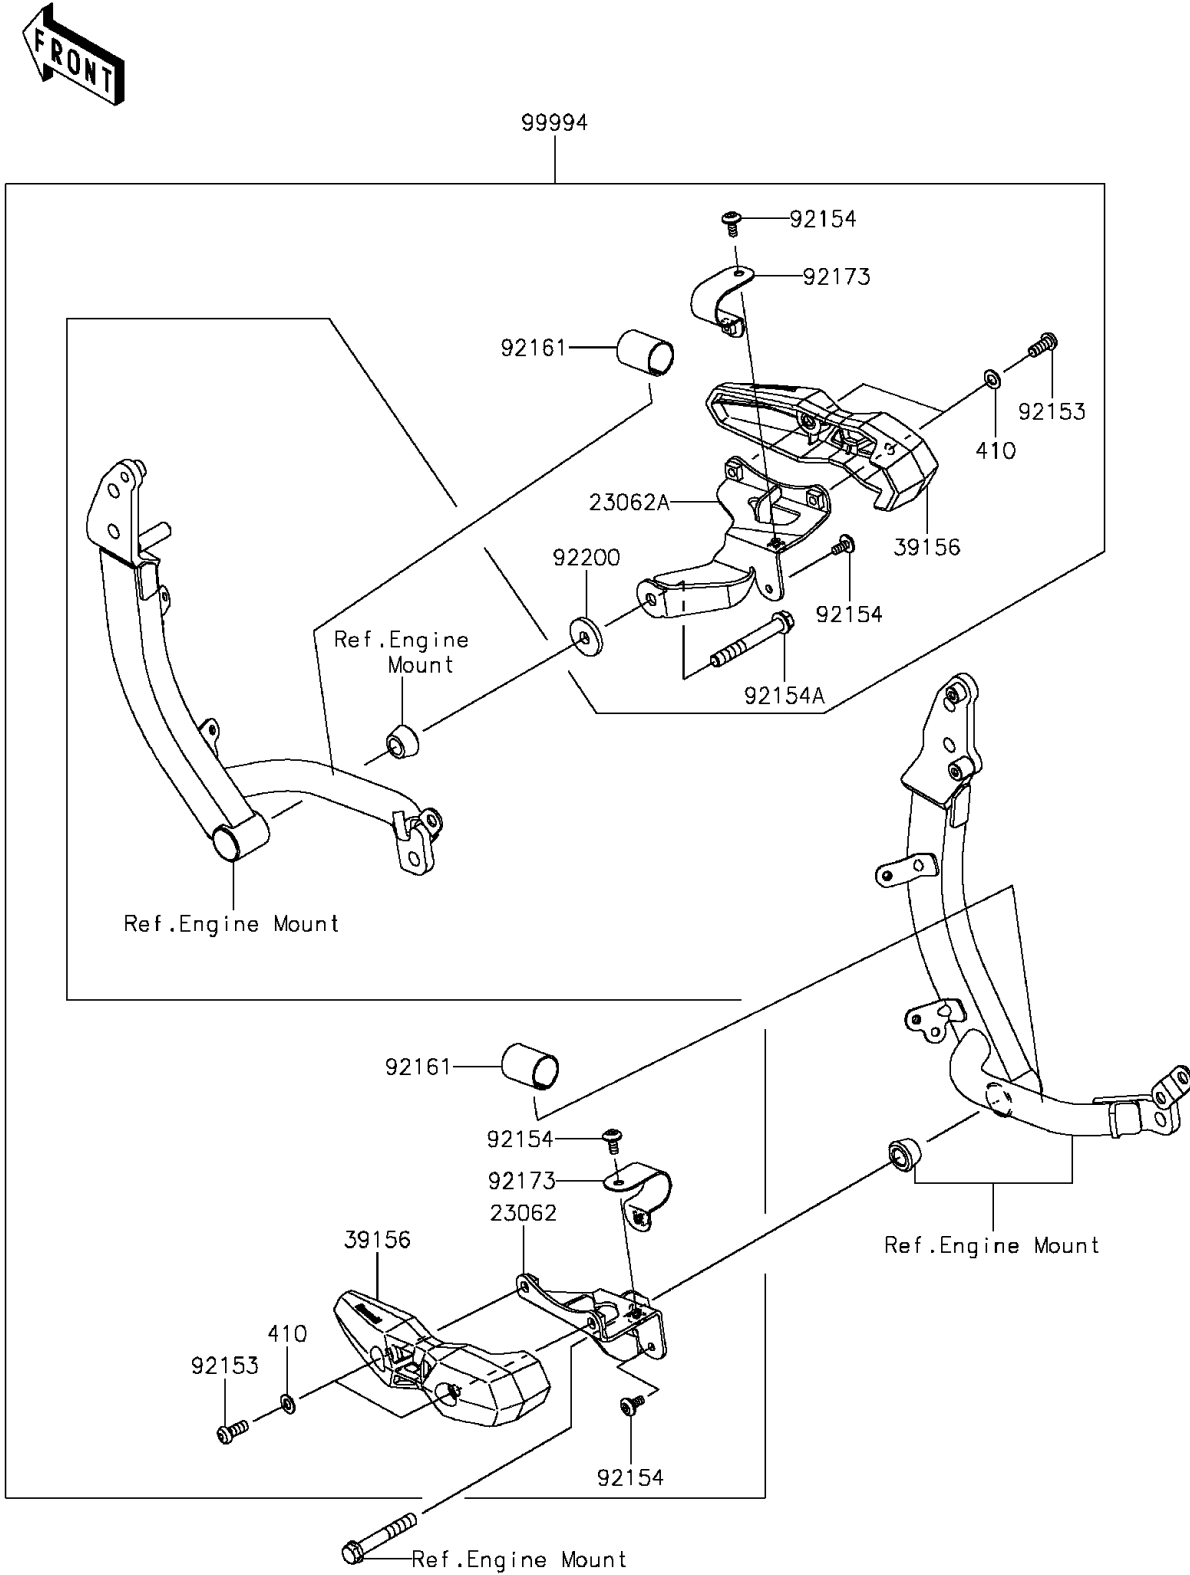

2015 VERSYS® 1000 ABS PARTS DIAGRAM

Accessory(Frame Slider)

F2910

2015 VERSYS® 1000 ABS PARTS LIST

Accessory(Frame Slider)

| ITEM NAME | PART NUMBER | QUANTITY |
|--|-------------|----------|
| BRACKET-COMP (Ref # 23062) | 23062-0831 | 1 |
| BRACKET-COMP (Ref # 23062A) | 23062-0832 | 1 |
| PAD,SLIDER (Ref # 39156) | 39156-1818 | 1 |
| WASHER-PLAIN-SMALL,8MM,BLACK (Ref # 410) | 410AB0800 | 1 |
| BOLT,SOCKET,8X20 (Ref # 92153) | 92153-0912 | 1 |
| BOLT,SOCKET,6X14 (Ref # 92154) | 92154-0907 | 1 |
| BOLT,FLANGED,10X75 (Ref # 92154A) | 92154-1923 | 1 |
| DAMPER,36X77X1.5 (Ref # 92161) | 92161-1721 | 1 |
| CLAMP (Ref # 92173) | 92173-1370 | 1 |
| WASHER,10.2X32X4.5 (Ref # 92200) | 92200-1785 | 1 |
| KIT-ACCESSORY,FRAME SLIDER (Ref # 99994) | 99994-0704 | 1 |