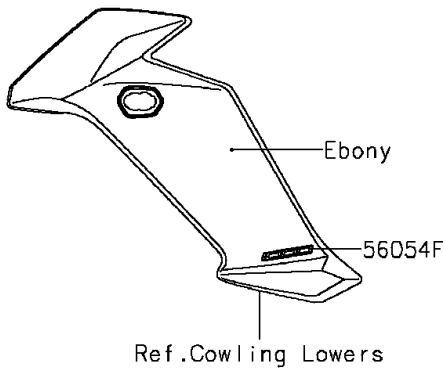

## 2015 VERSYS® 1000 ABS PARTS DIAGRAM

Decals(Black)(BFF)(CA,US)

F2861A

## 2015 VERSYS® 1000 ABS PARTS LIST

Decals(Black)(BFF)(CA,US)

ITEM NAME	PART NUMBER	QUANTITY
MARK,FRAME PAD,LH (Ref # 56054)	56054-1116	1
MARK,FRAME PAD,RH (Ref # 56054A)	56054-1117	1
MARK,FR FENDER,KTRC ABS (Ref # 56054B)	56054-1382	1
MARK,STEP STAY,LH,RR (Ref # 56054C)	56054-1548	1
MARK,STEP STAY,LH,FR (Ref # 56054D)	56054-1549	1
MARK,SIDE COWL.,VERSYS (Ref # 56054E)	56054-1704	1
MARK,SHROUD,1000 (Ref # 56054F)	56054-1705	1
MARK,WINDSHIELD,KAWASAKI (Ref # 56054G)	56054-1709	1
MARK,STEP STAY,LH,SIDE (Ref # 56054H)	56054-1710	1
MARK,STEP STAY,RH,RR (Ref # 56054I)	56054-1711	1
MARK,STEP STAY,RH,FR (Ref # 56054J)	56054-1712	1
MARK,STEP STAY,RH,SIDE (Ref # 56054K)	56054-1713	1
MARK,SIDE COWL.,KAWASAKI (Ref # 56054L)	56054-1748	1