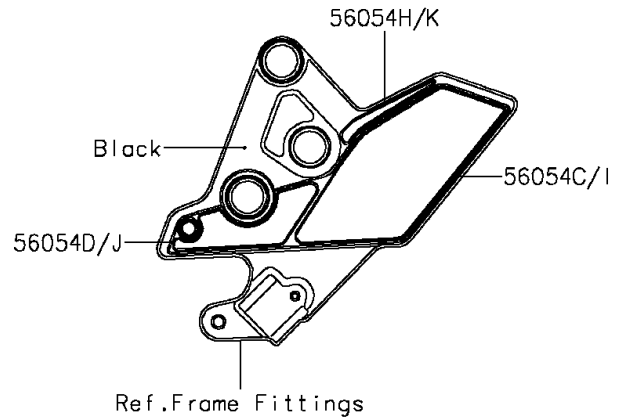

## 2015 VERSYS® 1000 ABS PARTS DIAGRAM

Decals(Black)(BFF)(CA,US)

F2861A

## 2015 VERSYS® 1000 ABS PARTS LIST

Decals(Black)(BFF)(CA,US)

ITEM NAME	PART NUMBER	QUANTITY
MARK,FRAME PAD,LH (Ref # 56054)	56054-1116	1
MARK,FRAME PAD,RH (Ref # 56054A)	56054-1117	1
MARK,FR FENDER,KTRC ABS (Ref # 56054B)	56054-1382	1
MARK,STEP STAY,LH,RR (Ref # 56054C)	56054-1548	1
MARK,STEP STAY,LH,FR (Ref # 56054D)	56054-1549	1
MARK,SIDE COWL.,VERSYS (Ref # 56054E)	56054-1704	1
MARK,SHROUD,1000 (Ref # 56054F)	56054-1705	1
MARK,WINDSHIELD,KAWASAKI (Ref # 56054G)	56054-1709	1
MARK,STEP STAY,LH,SIDE (Ref # 56054H)	56054-1710	1
MARK,STEP STAY,RH,RR (Ref # 56054I)	56054-1711	1
MARK,STEP STAY,RH,FR (Ref # 56054J)	56054-1712	1
MARK,STEP STAY,RH,SIDE (Ref # 56054K)	56054-1713	1
MARK,SIDE COWL.,KAWASAKI (Ref # 56054L)	56054-1748	1