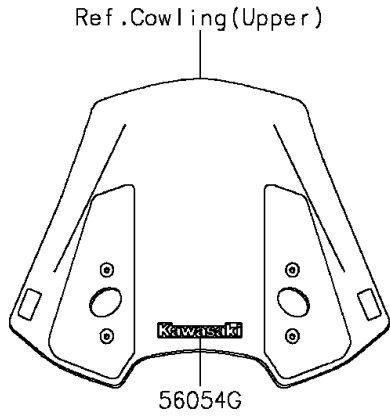

## 2015 VERSYS® 1000 ABS PARTS DIAGRAM

Decals(Black)(BFF)(CA,US)

F2861A

## 2015 VERSYS® 1000 ABS PARTS LIST

Decals(Black)(BFF)(CA,US)

ITEM NAME	PART NUMBER	QUANTITY
MARK,FRAME PAD,LH (Ref # 56054)	56054-1116	1
MARK,FRAME PAD,RH (Ref # 56054A)	56054-1117	1
MARK,FR FENDER,KTRC ABS (Ref # 56054B)	56054-1382	1
MARK,STEP STAY,LH,RR (Ref # 56054C)	56054-1548	1
MARK,STEP STAY,LH,FR (Ref # 56054D)	56054-1549	1
MARK,SIDE COWL.,VERSYS (Ref # 56054E)	56054-1704	1
MARK,SHROUD,1000 (Ref # 56054F)	56054-1705	1
MARK,WINDSHIELD,KAWASAKI (Ref # 56054G)	56054-1709	1
MARK,STEP STAY,LH,SIDE (Ref # 56054H)	56054-1710	1
MARK,STEP STAY,RH,RR (Ref # 56054I)	56054-1711	1
MARK,STEP STAY,RH,FR (Ref # 56054J)	56054-1712	1
MARK,STEP STAY,RH,SIDE (Ref # 56054K)	56054-1713	1
MARK,SIDE COWL.,KAWASAKI (Ref # 56054L)	56054-1748	1