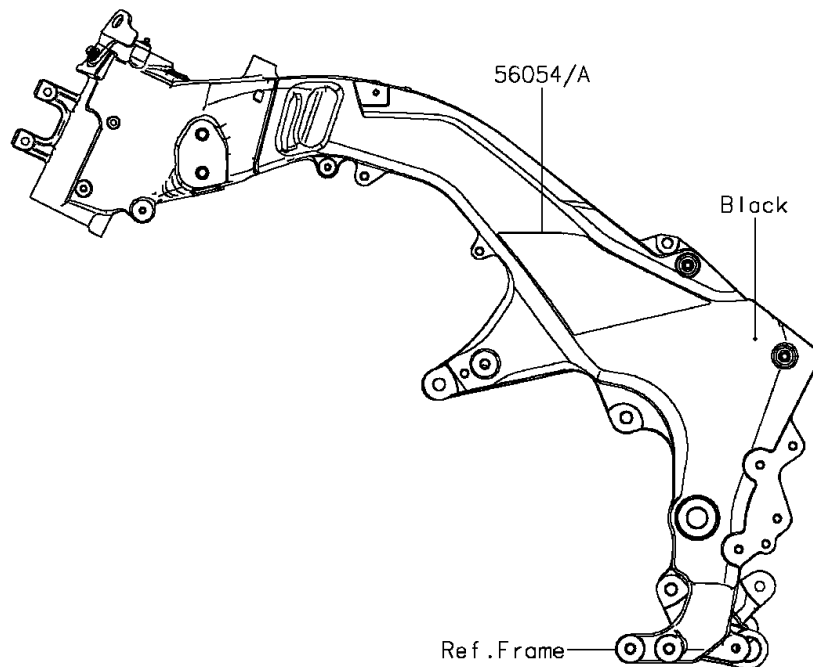

## 2015 VERSYS® 1000 ABS PARTS DIAGRAM

Decals(Black)(BFF)(CA,US)

F2861A

## 2015 VERSYS® 1000 ABS PARTS LIST

Decals(Black)(BFF)(CA,US)

ITEM NAME	PART NUMBER	QUANTITY
MARK,FRAME PAD,LH (Ref # 56054)	56054-1116	1
MARK,FRAME PAD,RH (Ref # 56054A)	56054-1117	1
MARK,FR FENDER,KTRC ABS (Ref # 56054B)	56054-1382	1
MARK,STEP STAY,LH,RR (Ref # 56054C)	56054-1548	1
MARK,STEP STAY,LH,FR (Ref # 56054D)	56054-1549	1
MARK,SIDE COWL.,VERSYS (Ref # 56054E)	56054-1704	1
MARK,SHROUD,1000 (Ref # 56054F)	56054-1705	1
MARK,WINDSHIELD,KAWASAKI (Ref # 56054G)	56054-1709	1
MARK,STEP STAY,LH,SIDE (Ref # 56054H)	56054-1710	1
MARK,STEP STAY,RH,RR (Ref # 56054I)	56054-1711	1
MARK,STEP STAY,RH,FR (Ref # 56054J)	56054-1712	1
MARK,STEP STAY,RH,SIDE (Ref # 56054K)	56054-1713	1
MARK,SIDE COWL.,KAWASAKI (Ref # 56054L)	56054-1748	1