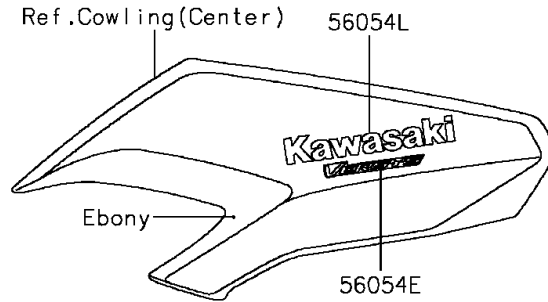

## 2015 VERSYS® 1000 ABS PARTS DIAGRAM

Decals(Black)(BFF)(CA,US)

F2861A

## 2015 VERSYS® 1000 ABS PARTS LIST

Decals(Black)(BFF)(CA,US)

ITEM NAME	PART NUMBER	QUANTITY
MARK,FRAME PAD,LH (Ref # 56054)	56054-1116	1
MARK,FRAME PAD,RH (Ref # 56054A)	56054-1117	1
MARK,FR FENDER,KTRC ABS (Ref # 56054B)	56054-1382	1
MARK,STEP STAY,LH,RR (Ref # 56054C)	56054-1548	1
MARK,STEP STAY,LH,FR (Ref # 56054D)	56054-1549	1
MARK,SIDE COWL.,VERSYS (Ref # 56054E)	56054-1704	1
MARK,SHROUD,1000 (Ref # 56054F)	56054-1705	1
MARK,WINDSHIELD,KAWASAKI (Ref # 56054G)	56054-1709	1
MARK,STEP STAY,LH,SIDE (Ref # 56054H)	56054-1710	1
MARK,STEP STAY,RH,RR (Ref # 56054I)	56054-1711	1
MARK,STEP STAY,RH,FR (Ref # 56054J)	56054-1712	1
MARK,STEP STAY,RH,SIDE (Ref # 56054K)	56054-1713	1
MARK,SIDE COWL.,KAWASAKI (Ref # 56054L)	56054-1748	1