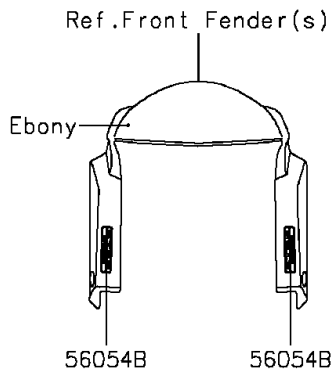

## 2015 VERSYS® 1000 ABS PARTS DIAGRAM

Decals(Black)(BFF)(CA,US)

F2861A

## 2015 VERSYS® 1000 ABS PARTS LIST

Decals(Black)(BFF)(CA,US)

ITEM NAME	PART NUMBER	QUANTITY
MARK,FRAME PAD,LH (Ref # 56054)	56054-1116	1
MARK,FRAME PAD,RH (Ref # 56054A)	56054-1117	1
MARK,FR FENDER,KTRC ABS (Ref # 56054B)	56054-1382	1
MARK,STEP STAY,LH,RR (Ref # 56054C)	56054-1548	1
MARK,STEP STAY,LH,FR (Ref # 56054D)	56054-1549	1
MARK,SIDE COWL.,VERSYS (Ref # 56054E)	56054-1704	1
MARK,SHROUD,1000 (Ref # 56054F)	56054-1705	1
MARK,WINDSHIELD,KAWASAKI (Ref # 56054G)	56054-1709	1
MARK,STEP STAY,LH,SIDE (Ref # 56054H)	56054-1710	1
MARK,STEP STAY,RH,RR (Ref # 56054I)	56054-1711	1
MARK,STEP STAY,RH,FR (Ref # 56054J)	56054-1712	1
MARK,STEP STAY,RH,SIDE (Ref # 56054K)	56054-1713	1
MARK,SIDE COWL.,KAWASAKI (Ref # 56054L)	56054-1748	1