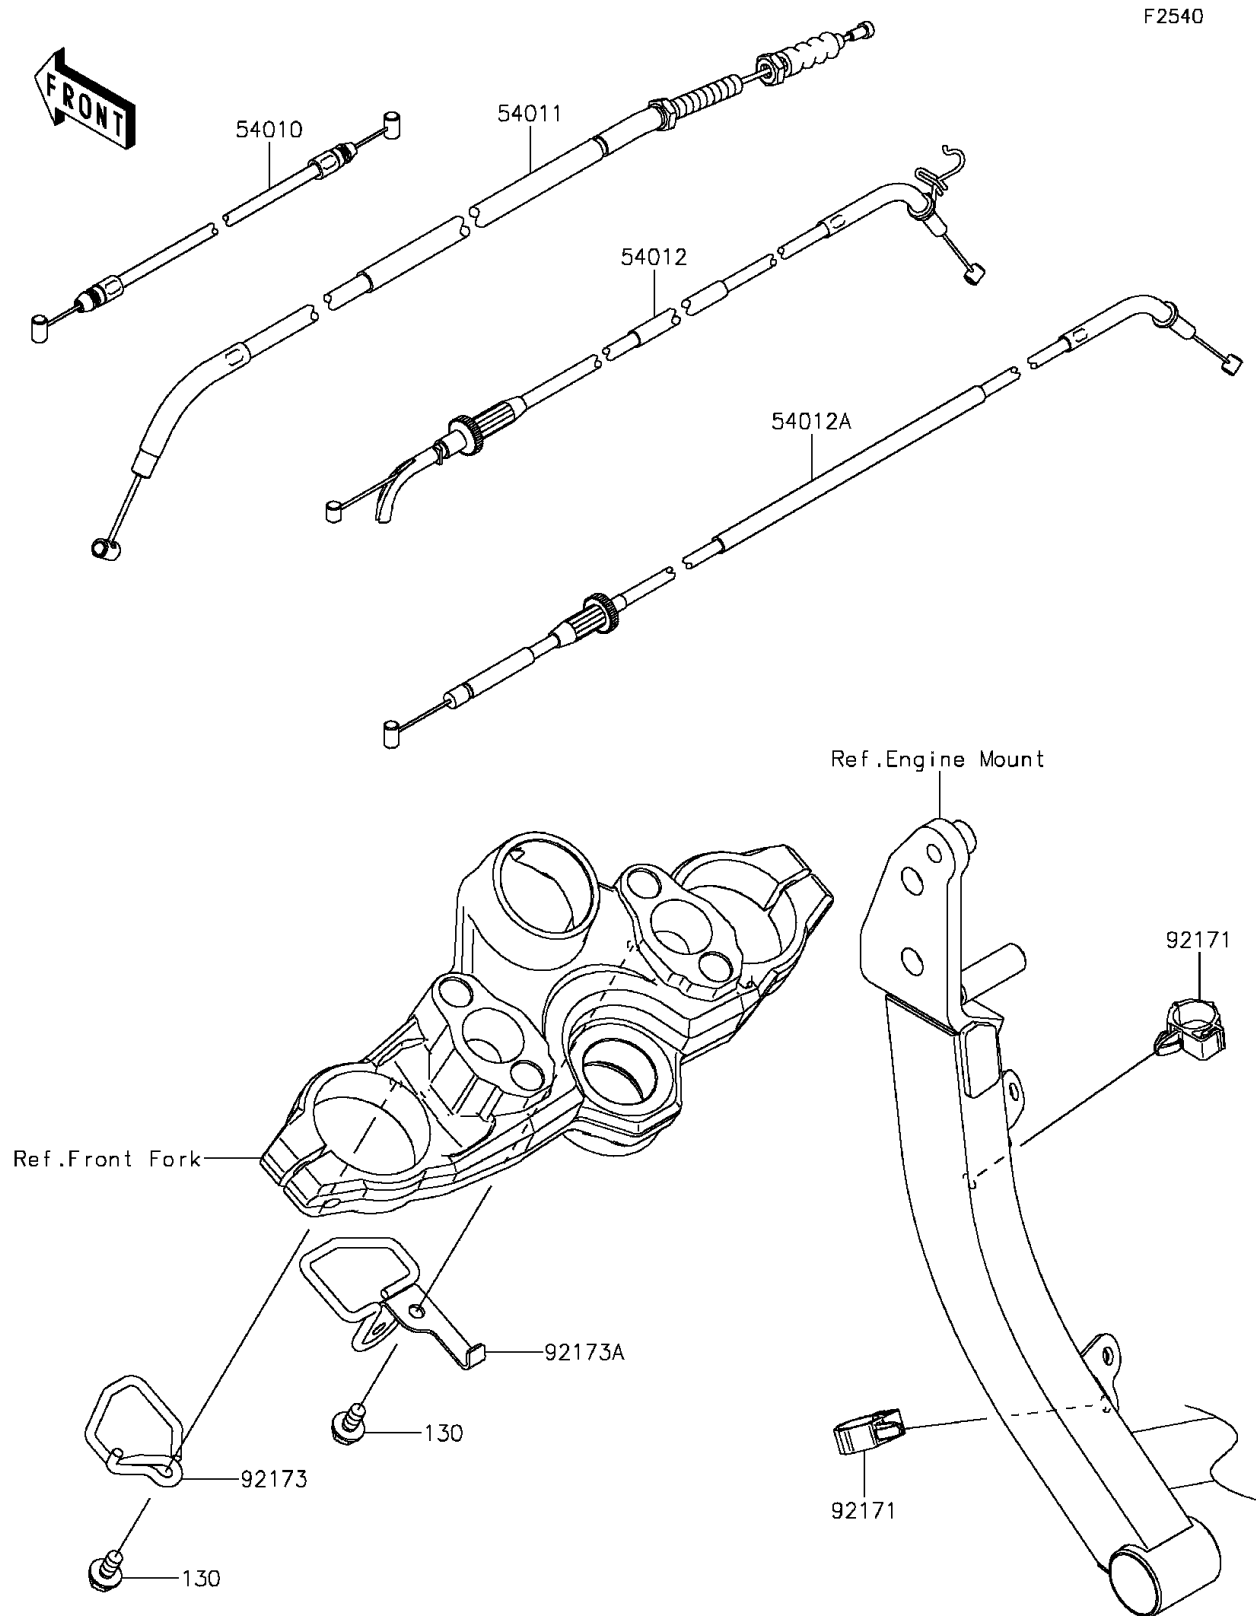

2015 VERSYS® 1000 ABS PARTS DIAGRAM

Cables

2015 VERSYS® 1000 ABS PARTS LIST

Cables

ITEM NAME	PART NUMBER	QUANTITY
BOLT-FLANGED,6X12 (Ref # 130)	130BA0612	1
CABLE,SEAT LOCK (Ref # 54010)	54010-0606	1
CABLE-CLUTCH (Ref # 54011)	54011-0594	1
CABLE-THROTTLE,OPENING (Ref # 54012)	54012-0567	1
CABLE-THROTTLE,CLOSING (Ref # 54012A)	54012-0568	1
CLAMP,BRAKE HOSE (Ref # 92171)	92171-0316	1
CLAMP,CABLE,LH (Ref # 92173)	92173-1316	1
CLAMP,CABLE,RH (Ref # 92173A)	92173-1318	1