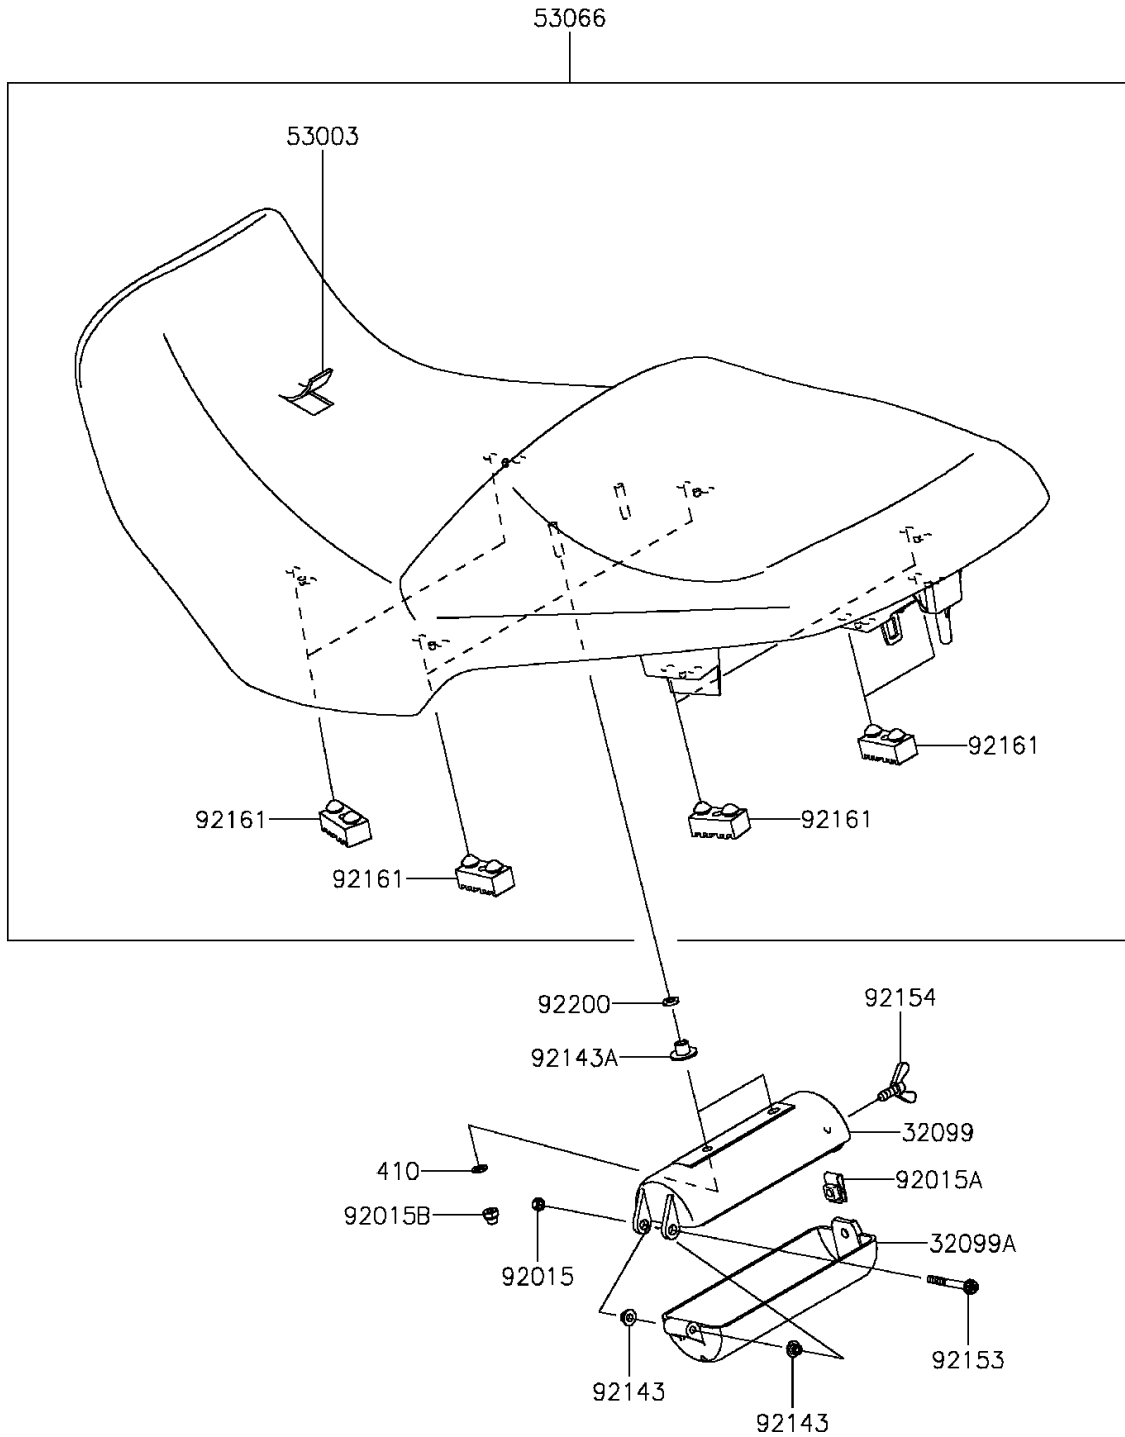

2015 VERSYS® 1000 ABS PARTS DIAGRAM

Seat

F2510

2015 VERSYS® 1000 ABS PARTS LIST

Seat

ITEM NAME	PART NUMBER	QUANTITY
CASE,TOOL,BODY (Ref # 32099)	32099-1184	1
CASE,TOOL,CAP (Ref # 32099A)	32099-1185	1
WASHER-PLAIN-SMALL,6MM (Ref # 410)	410AB0600	1
LEATHER,SEAT,BLACK (Ref # 53003)	53003-0330-MA	1
SEAT-ASSY,DUAL,BLACK (Ref # 53066)	53066-0492-MA	1
NUT,LOCK,5MM (Ref # 92015)	92015-1221	1
NUT,6MM (Ref # 92015A)	92015-1602	1
NUT,6MM (Ref # 92015B)	92015-2272	1
COLLAR (Ref # 92143)	92143-1234	1
COLLAR (Ref # 92143A)	92143-1962	1
BOLT,ADJUST,5X45 (Ref # 92153)	92153-1216	1
BOLT,WING,6X15 (Ref # 92154)	92154-1051	1
DAMPER,SEAT (Ref # 92161)	92161-0050	1
WASHER,6.2X12X1.6 (Ref # 92200)	92200-0806	1