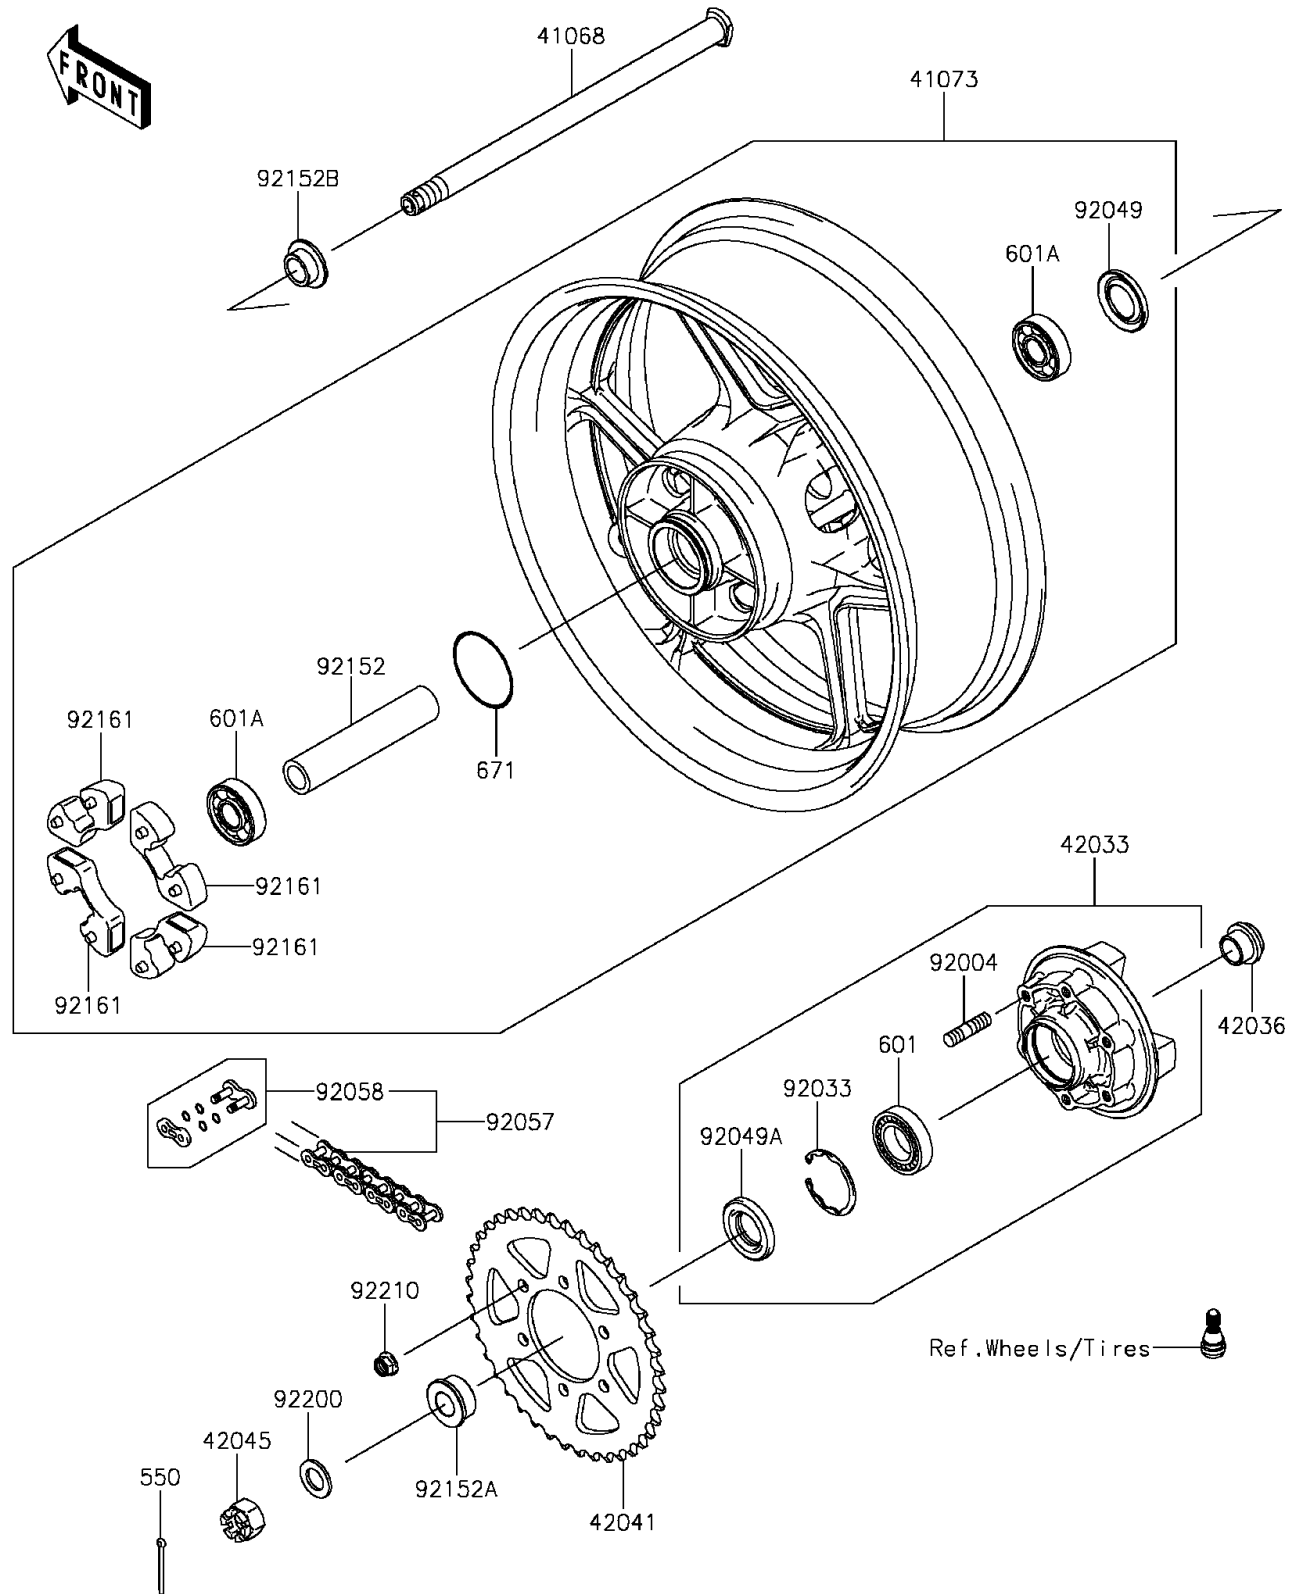

2015 VERSYS® 1000 ABS PARTS DIAGRAM

Rear Hub

F2240

2015 VERSYS® 1000 ABS PARTS LIST

Rear Hub

ITEM NAME	PART NUMBER	QUANTITY
AXLE,RR,L344 (Ref # 41068)	41068-0596	1
WHEEL-ASSY,RR,G.BLACK (Ref # 41073)	41073-0572-18F	1
COUPLING-ASSY,RR HUB (Ref # 42033)	42033-0028	1
SLEEVE,RR HUB,L=23 (Ref # 42036)	42036-1251	1
SPROCKET-HUB,43T (Ref # 42041)	42041-1467	1
NUT,CASTLE,18MM (Ref # 42045)	42045-018	1
PIN-COTTER,4.0X40 (Ref # 550)	550AA4040	1
BEARING-BALL (Ref # 601)	601B6205UU	1
BEARING-BALL,#6304UUC3 (Ref # 601A)	601B6304UU	1
O RING,60MM (Ref # 671)	671B2560	1
STUD,10X19 (Ref # 92004)	92004-0028	1
RING-SNAP,52MM (Ref # 92033)	92033-1043	1
SEAL-OIL,27X52X5 (Ref # 92049)	92049-0723	1
SEAL-OIL (Ref # 92049A)	92049-1287	1
CHAIN,DRIVE,EK525RMX2,116L (Ref # 92057)	92057-0630	1
JOINT-CHAIN (Ref # 92058)	92058-0032	1
COLLAR,RR HUB,L=144.5 (Ref # 92152)	92152-0088	1
COLLAR,RR AXLE,LH,L=18 (Ref # 92152A)	92152-0118	1
COLLAR,RR AXLE,RH,20X28X14.5 (Ref # 92152B)	92152-0876	1
DAMPER,SHOCK,RR HUB (Ref # 92161)	92161-0342	1
WASHER,19X32X2.6 (Ref # 92200)	92200-1489	1
NUT,LOCK,FLANGED,10MM (Ref # 92210)	92210-0276	1