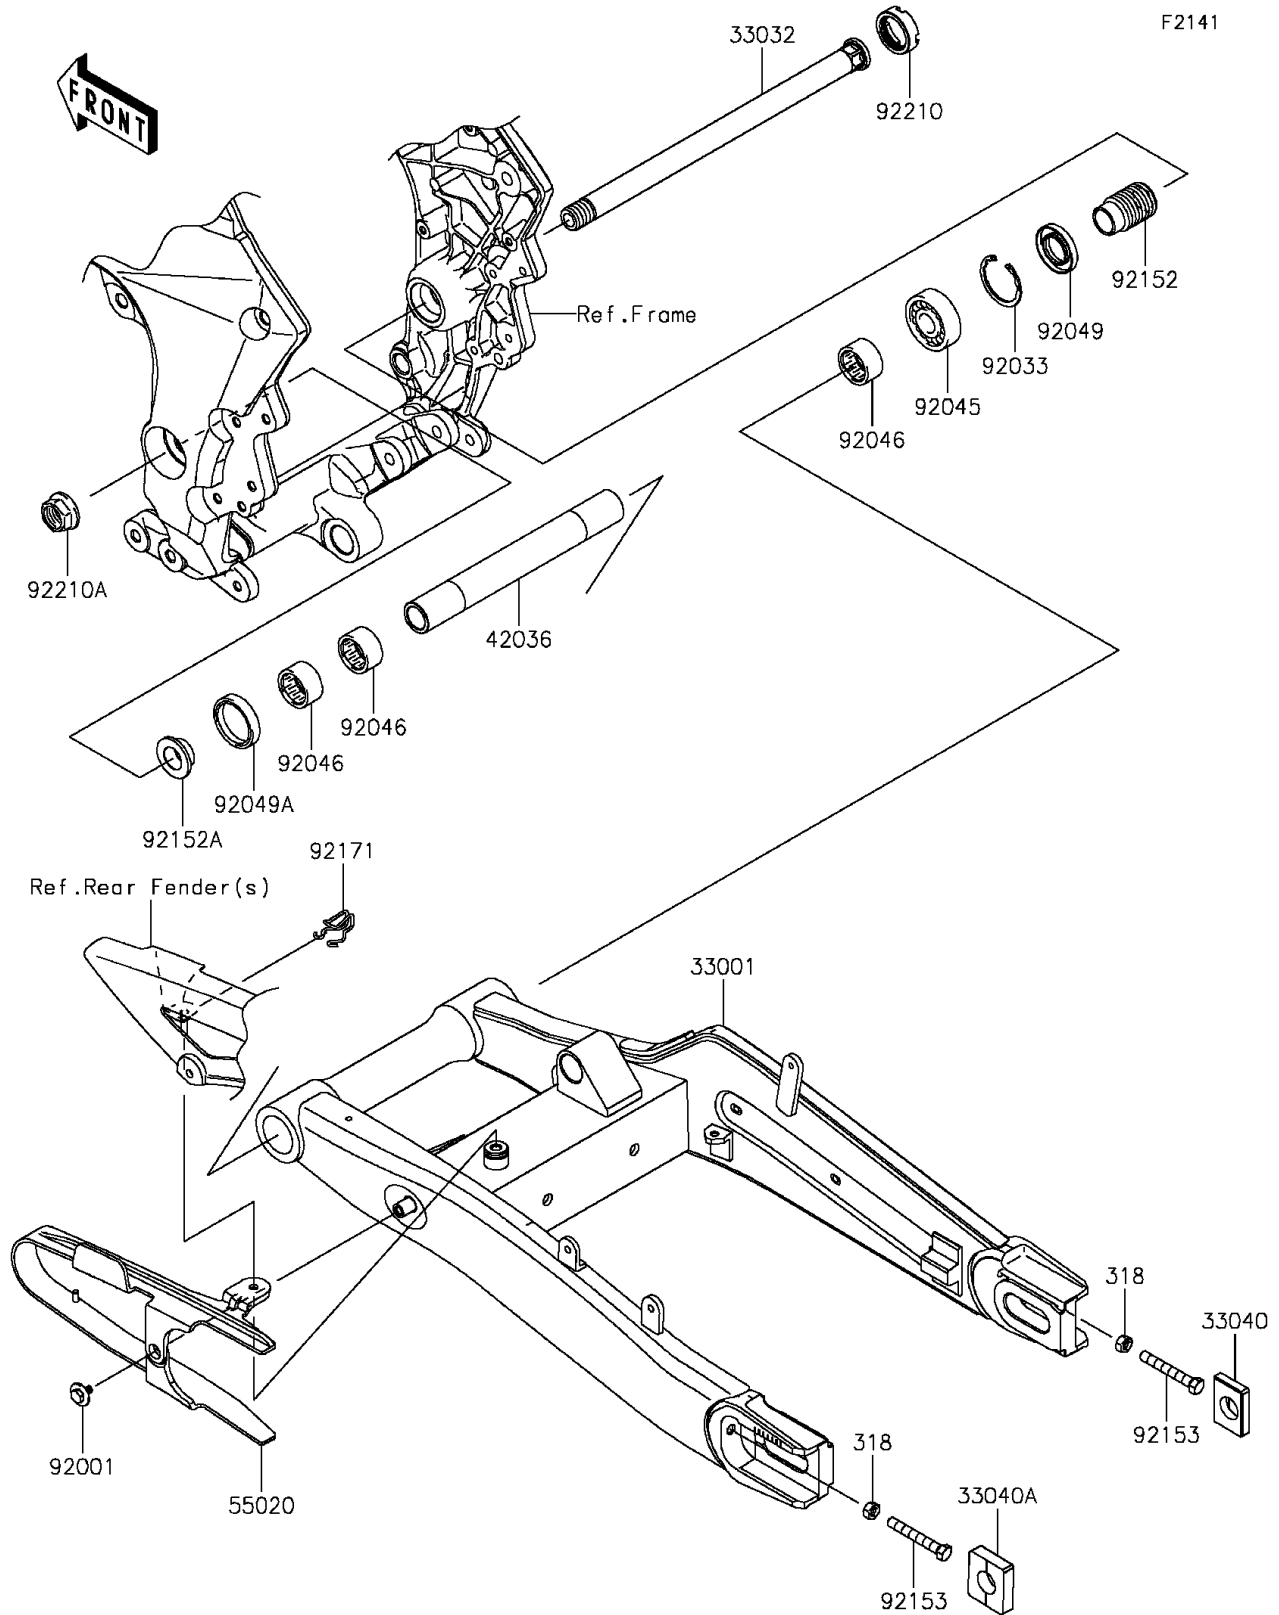

2015 VERSYS® 1000 ABS PARTS DIAGRAM

Swingarm

2015 VERSYS® 1000 ABS PARTS LIST

Swingarm

ITEM NAME	PART NUMBER	QUANTITY
NUT-HEX-SMALL,8MM (Ref # 318)	318AA0800	1
ARM-COMP-SWING,F.S.BLACK (Ref # 33001)	33001-0635-18R	1
SHAFT-SWING ARM (Ref # 33032)	33032-0044	1
ADJUSTER-CHAIN,RH (Ref # 33040)	33040-0040	1
ADJUSTER-CHAIN,LH (Ref # 33040A)	33040-1109	1
SLEEVE,20.1X28X226 (Ref # 42036)	42036-0069	1
GUARD,CHAIN (Ref # 55020)	55020-0903	1
BOLT,6X12 (Ref # 92001)	92001-1771	1
RING-SNAP,42MM (Ref # 92033)	92033-1041	1
BEARING-BALL,6004UL11 (Ref # 92045)	92045-0017	1
BEARING-NEEDLE,7E-HVS 28X34X17 (Ref # 92046)	92046-0008	1
SEAL-OIL,MHSA25X42X6 (Ref # 92049)	92049-1314	1
SEAL-OIL,MHSA25X34X7 (Ref # 92049A)	92049-1352	1
COLLAR,SWING ARM,L=47 (Ref # 92152)	92152-0154	1
COLLAR,SWING ARM,L=12.5 (Ref # 92152A)	92152-1234	1
BOLT,8X55 (Ref # 92153)	92153-1407	1
CLAMP (Ref # 92171)	92171-0907	1
NUT,30MM (Ref # 92210)	92210-0134	1
NUT,FLANGED,20MM (Ref # 92210A)	92210-0320	1