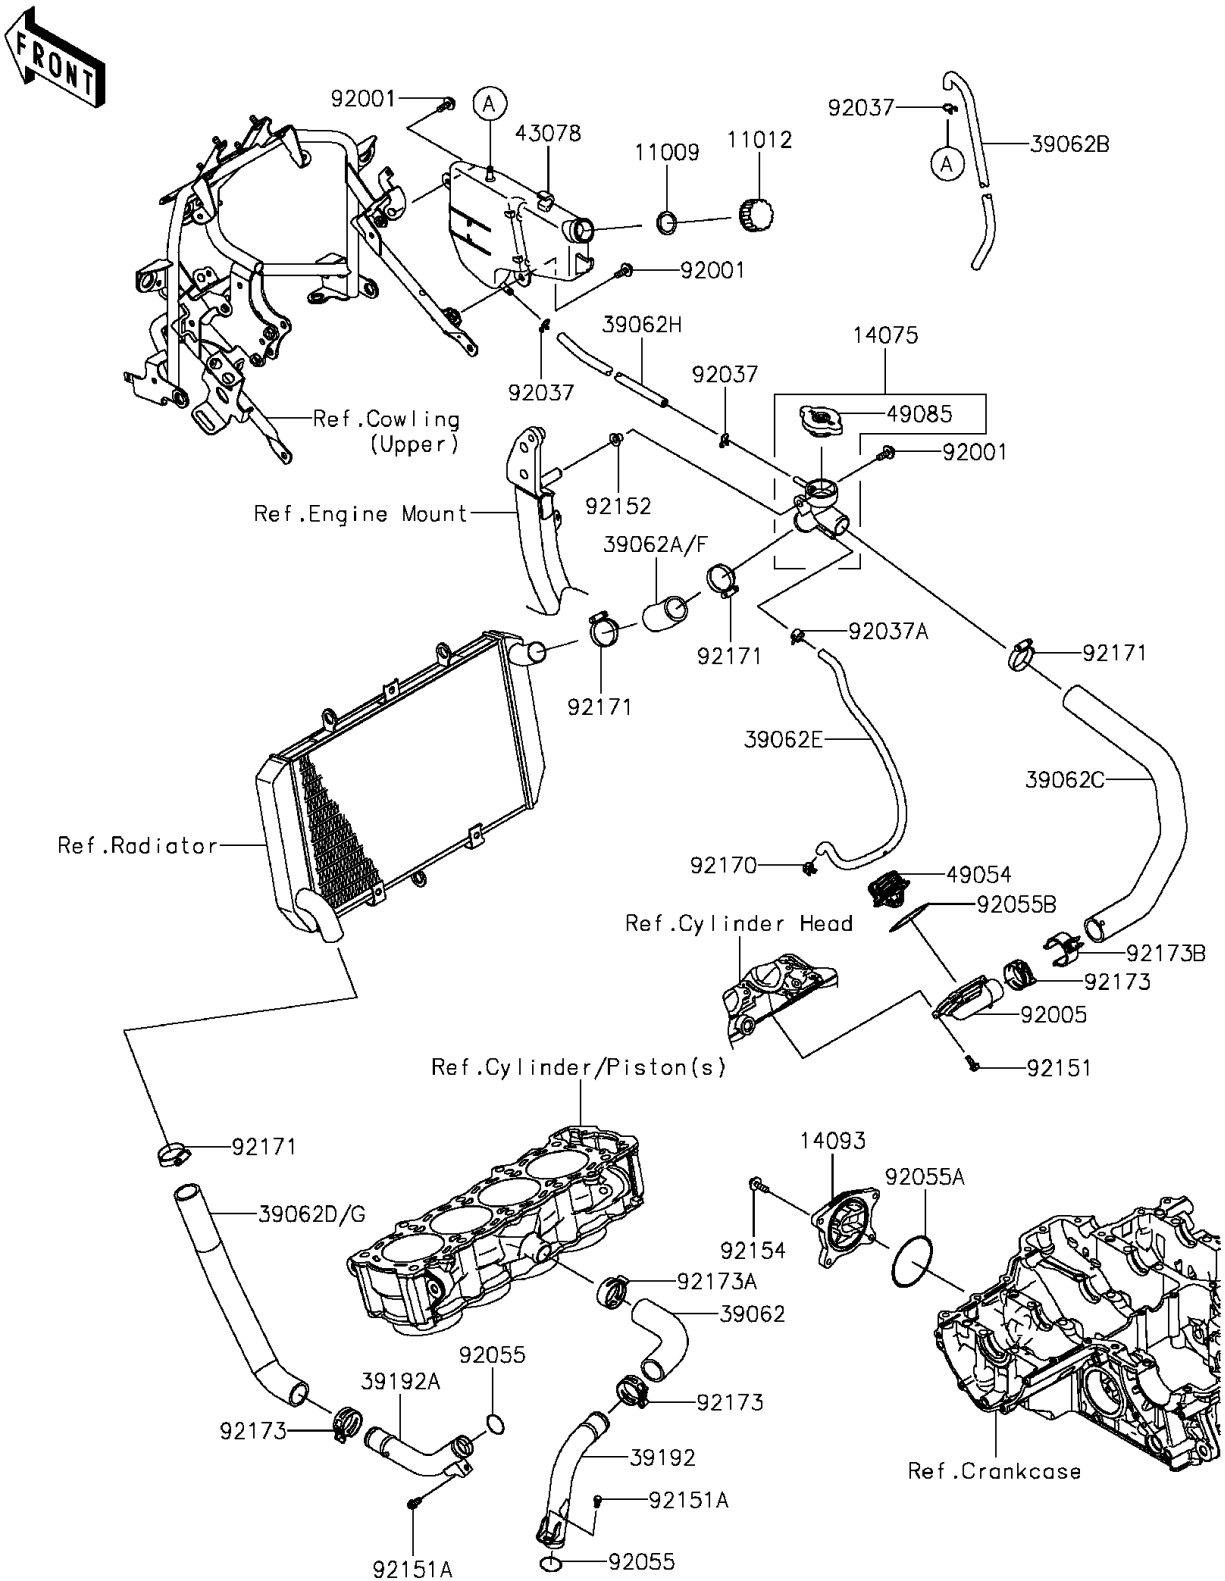

2015 VERSYS® 1000 ABS PARTS DIAGRAM

Water Pipe

E3037

2015 VERSYS® 1000 ABS PARTS LIST

Water Pipe

ITEM NAME	PART NUMBER	QUANTITY
GASKET,RESERVOIR TANK CAP (Ref # 11009)	11009-1145	1
CAP (Ref # 11012)	11012-1084	1
CAP-ASSY (Ref # 14075)	14075-0028	1
COVER (Ref # 14093)	14093-0144	1
HOSE-COOLING,PIPE-CYLINDER (Ref # 39062)	39062-0312	1
HOSE-COOLING,CAP-RAD. (Ref # 39062A)	39062-0314	1
HOSE-COOLING,OVER FLOW (Ref # 39062B)	39062-0590	1
HOSE-COOLING,HEAD-CAP (Ref # 39062C)	39062-0591	1
HOSE-COOLING,RAD.-PIPE (Ref # 39062D)	39062-0680	1
HOSE-COOLING,AIR BLEED (Ref # 39062E)	39062-0699	1
HOSE-COOLING,OVERFLOW (Ref # 39062H)	39062-1814	1
PIPE-WATER,WATER PUMP-CYLINDER (Ref # 39192)	39192-0597	1
PIPE-WATER,RADIATOR WATER PUMP (Ref # 39192A)	39192-0598	1
RESERVOIR (Ref # 43078)	43078-0074	1
THERMOSTAT (Ref # 49054)	49054-0004	1
CAP-ASSY-PRESSURE (Ref # 49085)	49085-1066	1
BOLT,6X18 (Ref # 92001)	92001-1342	1
FITTING,THERMO CAP (Ref # 92005)	92005-0076	1
CLAMP,TUBE (Ref # 92037)	92037-147	1
CLAMP,TUBE (Ref # 92037A)	92037-1505	1
RING-O,20.8X2.4 (Ref # 92055)	92055-0114	1
RING-O,63.3MM (Ref # 92055A)	92055-0739	1
RING-O,THERMOSTAT CAP (Ref # 92055B)	92055-1699	1
BOLT,5X14 (Ref # 92151)	92151-1764	1
BOLT,6X12 (Ref # 92151A)	92151-1997	1
COLLAR,6.3X8.3X9.2 (Ref # 92152)	92152-0237	1
BOLT,FLANGED,6X22 (Ref # 92154)	92154-0403	1
CLAMP (Ref # 92170)	92170-1493	1
CLAMP (Ref # 92171)	92171-0179	1

2015 VERSYS® 1000 ABS PARTS LIST

Water Pipe

ITEM NAME	PART NUMBER	QUANTITY
CLAMP,34MM (Ref # 92173)	92173-1360	1
CLAMP,35.5MM (Ref # 92173A)	92173-1432	1
CLAMP (Ref # 92173B)	92173-1438	1