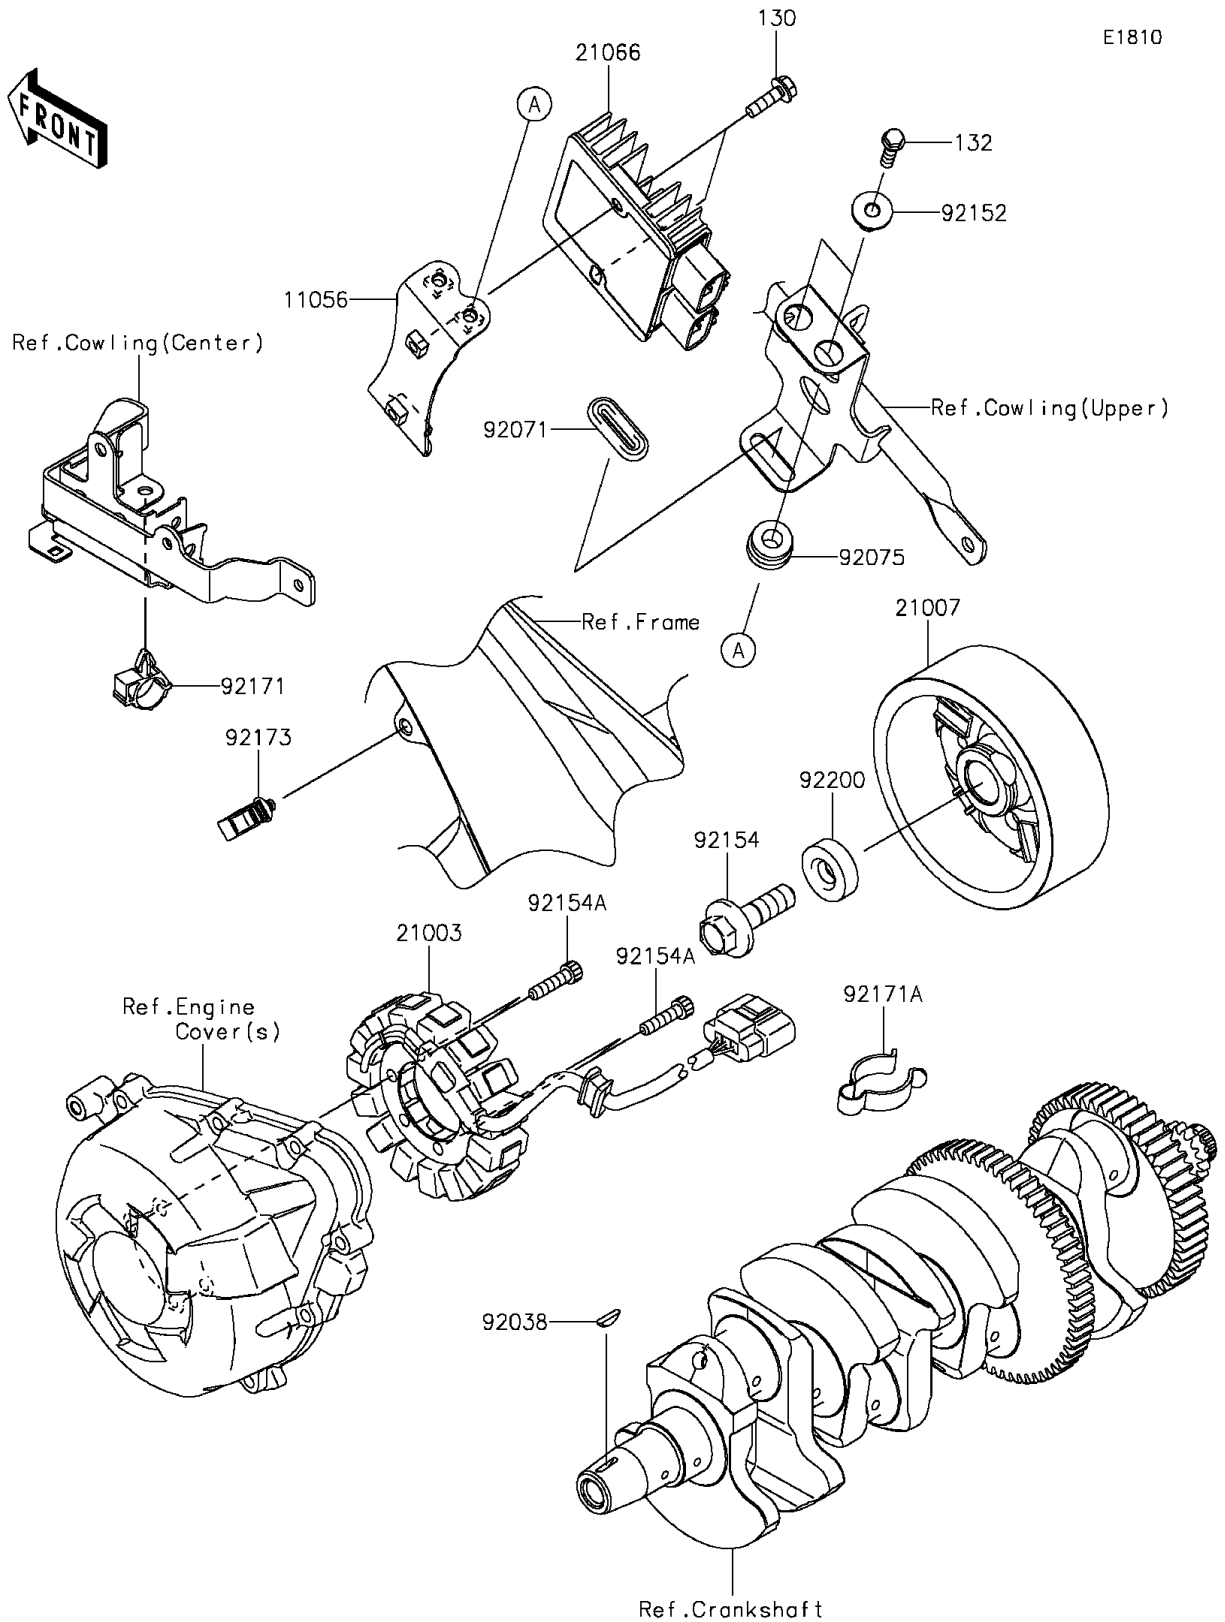

2015 VERSYS® 1000 ABS PARTS DIAGRAM

Generator

2015 VERSYS® 1000 ABS PARTS LIST

Generator

ITEM NAME	PART NUMBER	QUANTITY
BRACKET,REGULATOR (Ref # 11056)	11056-4211	1
BOLT-FLANGED,6X20 (Ref # 130)	130BA0620	1
BOLT-FLANGED-SMALL,6X25 (Ref # 132)	132BA0625	1
STATOR (Ref # 21003)	21003-0155	1
ROTOR (Ref # 21007)	21007-0609	1
REGULATOR-VOLTAGE (Ref # 21066)	21066-0737	1
KEY (Ref # 92038)	92038-1060	1
GROMMET (Ref # 92071)	92071-1187	1
DAMPER,RUBBER (Ref # 92075)	92075-1123	1
COLLAR (Ref # 92152)	92152-0666	1
BOLT,FLANGED,12X40 (Ref # 92154)	92154-0347	1
BOLT,SOCKET,6X25 (Ref # 92154A)	92154-0477	1
CLAMP,BRAKE HOSE (Ref # 92171)	92171-0316	1
CLAMP,CABLE (Ref # 92171A)	92171-1283	1
CLAMP,HOLDER CLIP (Ref # 92173)	92173-0868	1
WASHER,12X34X9 (Ref # 92200)	92200-0369	1