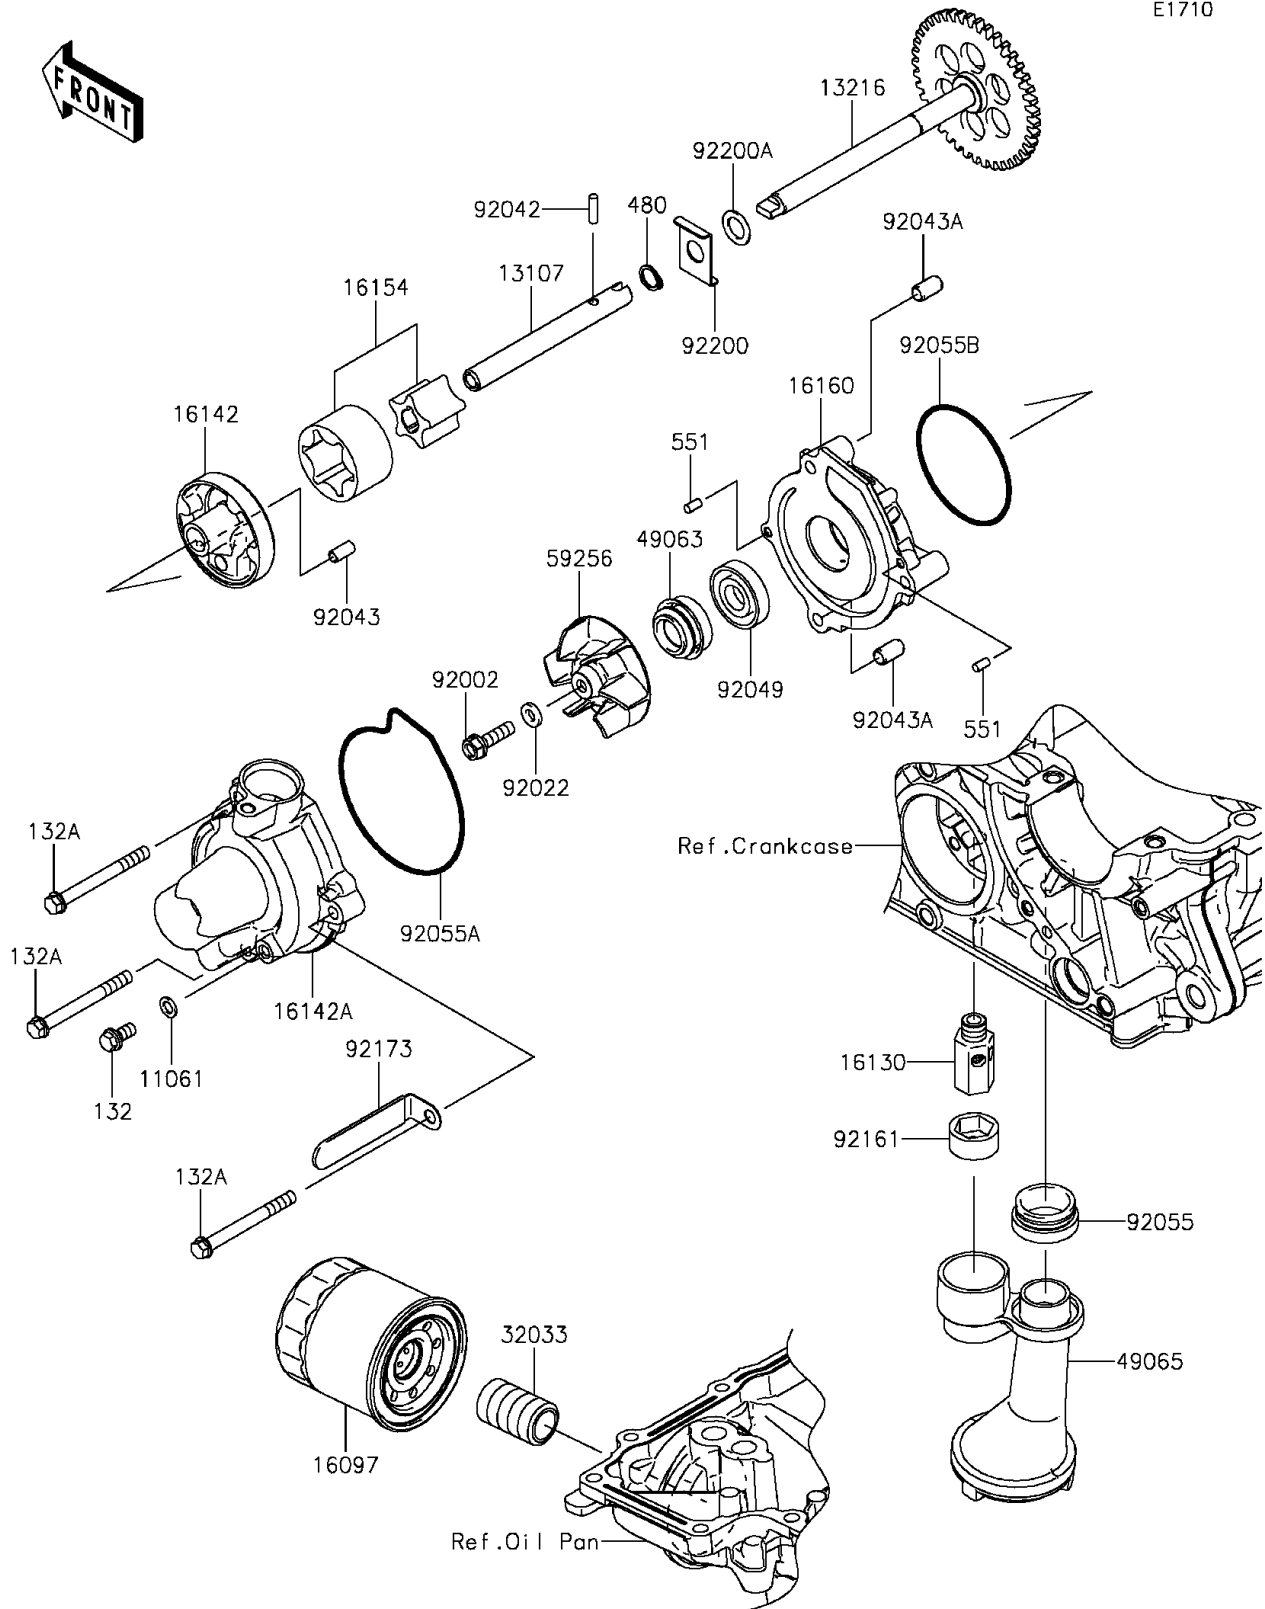

2015 VERSYS® 1000 ABS PARTS DIAGRAM

Oil Pump

E1710

2015 VERSYS® 1000 ABS PARTS LIST

Oil Pump

ITEM NAME	PART NUMBER	QUANTITY
GASKET (Ref # 11061)	11061-0107	1
SHAFT (Ref # 13107)	13107-0214	1
BOLT-FLANGED-SMALL,6X12 (Ref # 132)	132BA0612	1
GEAR-COMP,OIL PUMP,41T (Ref # 13216)	13216-0020	1
BOLT-FLANGED-SMALL,6X60 (Ref # 132A)	132BC0660	1
FILTER-ASSY-OIL (Ref # 16097)	16097-0008	1
VALVE-ASSY-RELIEF (Ref # 16130)	16130-1058	1
COVER-PUMP (Ref # 16142)	16142-0064	1
COVER-PUMP (Ref # 16142A)	16142-0703	1
ROTOR-PUMP (Ref # 16154)	16154-0057	1
BODY (Ref # 16160)	16160-0702	1
PIPE,OIL FILTER (Ref # 32033)	32033-1535	1
CIRCLIP-TYPE-C,11MM (Ref # 480)	480J1100	1
SEAL-MECHANICAL,WATER (Ref # 49063)	49063-1055	1
FILTER-OIL (Ref # 49065)	49065-0026	1
PIN-DOWEL,4X8 (Ref # 551)	551A0408	1
IMPELLER (Ref # 59256)	59256-0555	1
BOLT,6X22 (Ref # 92002)	92002-1154	1
WASHER,6.1X12X1 (Ref # 92022)	92022-077	1
PIN,DOWEL,4X13.8 (Ref # 92042)	92042-030	1
PIN,4.2X6X12 (Ref # 92043)	92043-1262	1
PIN,6.2X8X14 (Ref # 92043A)	92043-1263	1
SEAL-OIL (Ref # 92049)	92049-0798	1
RING-O,OIL FILTER (Ref # 92055)	92055-1503	1
RING-O,WATER PUMP COVER (Ref # 92055A)	92055-1571	1
RING-O,59.6X2.4 (Ref # 92055B)	92055-3018	1
DAMPER (Ref # 92161)	92161-0070	1
CLAMP (Ref # 92173)	92173-1201	1
WASHER (Ref # 92200)	92200-0410	1

2015 VERSYS® 1000 ABS PARTS LIST

Oil Pump

ITEM NAME	PART NUMBER	QUANTITY
WASHER (Ref # 92200A)	92200-1009	1