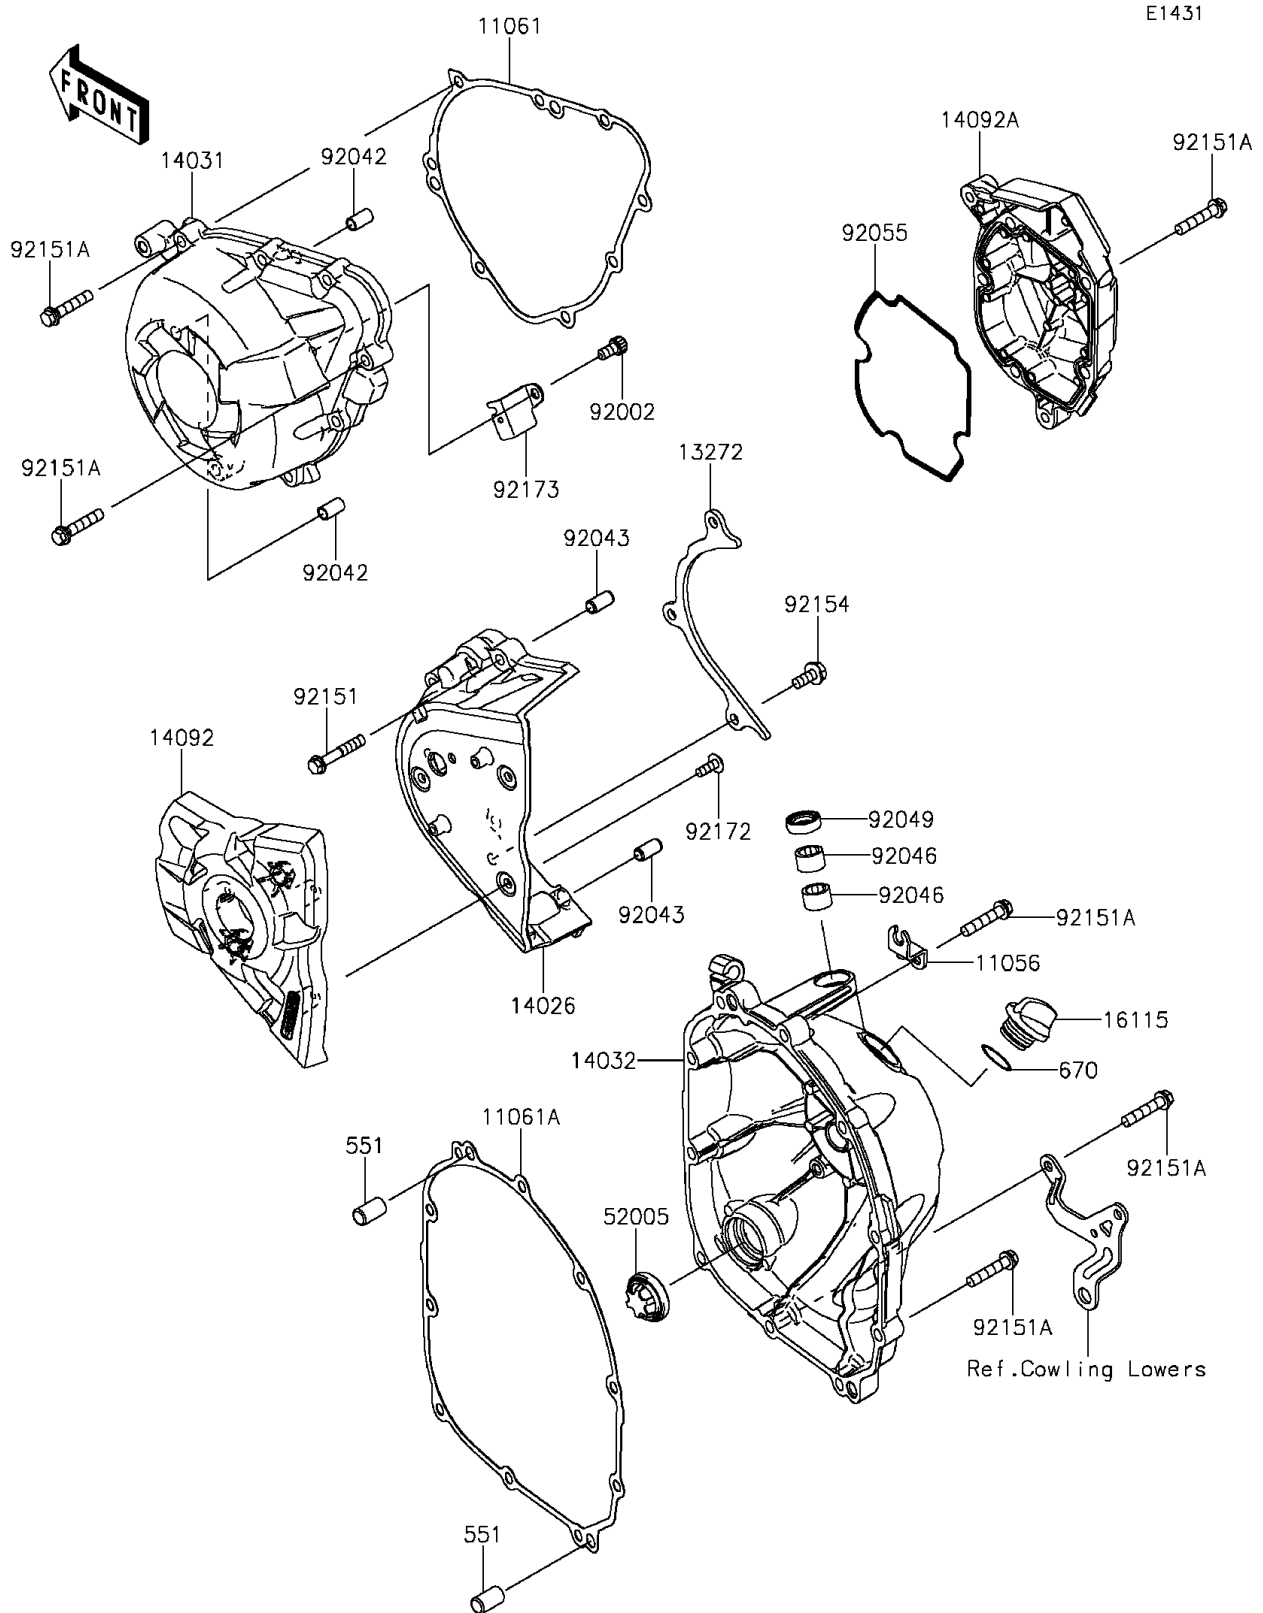

2015 VERSYS® 1000 ABS PARTS DIAGRAM

Engine Cover(s)

2015 VERSYS® 1000 ABS PARTS LIST

Engine Cover(s)

ITEM NAME	PART NUMBER	QUANTITY
BRACKET (Ref # 11056)	11056-0787	1
GASKET,GENERATOR COVER (Ref # 11061)	11061-0403	1
GASKET,CLUTCH COVER (Ref # 11061A)	11061-0404	1
PLATE (Ref # 13272)	13272-0859	1
COVER-CHAIN (Ref # 14026)	14026-0093	1
COVER-GENERATOR (Ref # 14031)	14031-0596	1
COVER-CLUTCH (Ref # 14032)	14032-0590	1
COVER,OUTER (Ref # 14092)	14092-0032	1
COVER,PULSER (Ref # 14092A)	14092-0819	1
CAP-OIL FILLER (Ref # 16115)	16115-1053	1
GAUGE (Ref # 52005)	52005-1120	1
PIN-DOWEL,8X14 (Ref # 551)	551A0814	1
O RING,20MM (Ref # 670)	670B2020	1
BOLT,SOCKET,6X12 (Ref # 92002)	92002-1796	1
PIN,DOWEL,6.3X8X14 (Ref # 92042)	92042-007	1
PIN,6.2X8X14 (Ref # 92043)	92043-1263	1
BEARING-NEEDLE,HK1210FM (Ref # 92046)	92046-0034	1
SEAL-OIL,CLUTCH RELEASE (Ref # 92049)	92049-1475	1
RING-O,PULSER COVER (Ref # 92055)	92055-0199	1
BOLT,6X35 (Ref # 92151)	92151-1135	1
BOLT,6X30 (Ref # 92151A)	92151-1873	1
BOLT,FLANGED,6X14 (Ref # 92154)	92154-0482	1
SCREW,TAPPING,5X14 (Ref # 92172)	92172-0265	1
CLAMP (Ref # 92173)	92173-1321	1