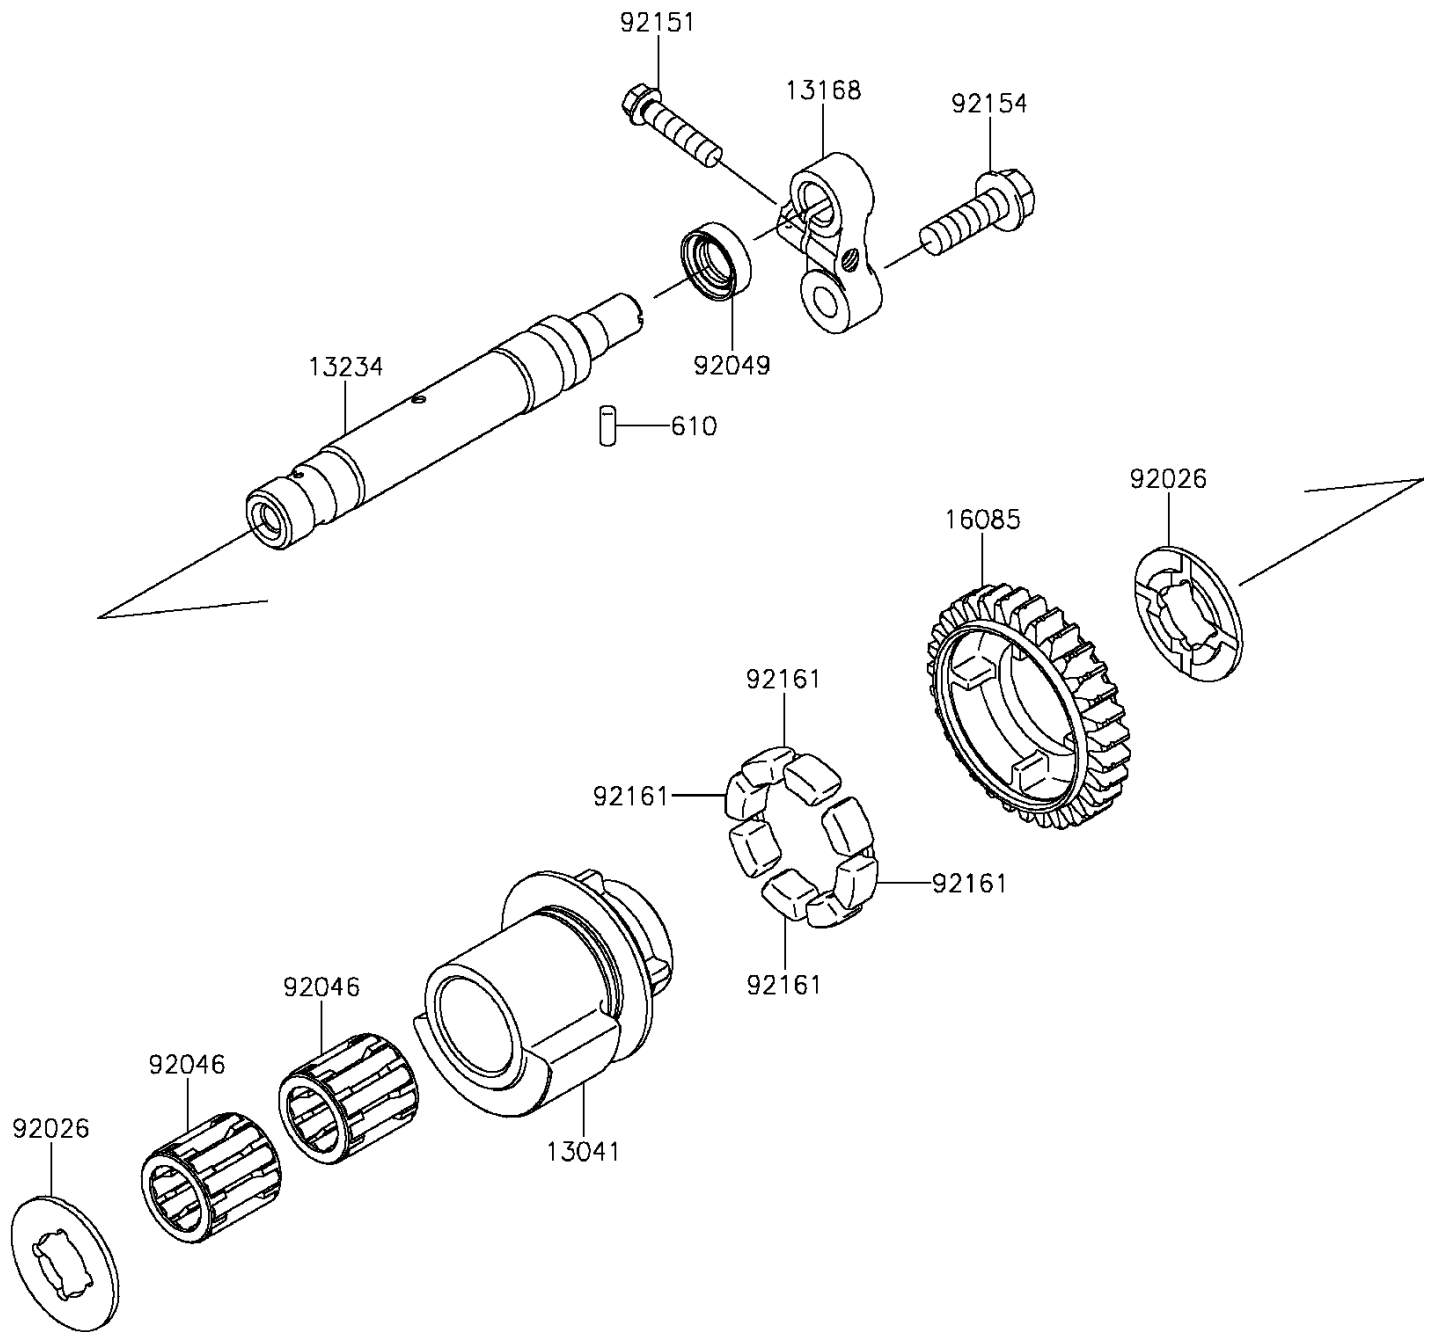

2015 VERSYS® 1000 ABS PARTS DIAGRAM

Balancer

E1323

2015 VERSYS® 1000 ABS PARTS LIST

Balancer

ITEM NAME	PART NUMBER	QUANTITY
BALANCER (Ref # 13041)	13041-0040	1
LEVER (Ref # 13168)	13168-0115	1
SHAFT-COMP (Ref # 13234)	13234-0038	1
GEAR,BALANCER,31T (Ref # 16085)	16085-0134	1
ROLLER,4X10 (Ref # 610)	610A0410	1
SPACER (Ref # 92026)	92026-0082	1
BEARING-NEEDLE (Ref # 92046)	92046-1266	1
SEAL-OIL,TC 12X22X7 (Ref # 92049)	92049-2204	1
BOLT,FLANGED-SMALL,6X25 (Ref # 92151)	92151-1930	1
BOLT,FLANGED,8X25 (Ref # 92154)	92154-0413	1
DAMPER (Ref # 92161)	92161-1055	1