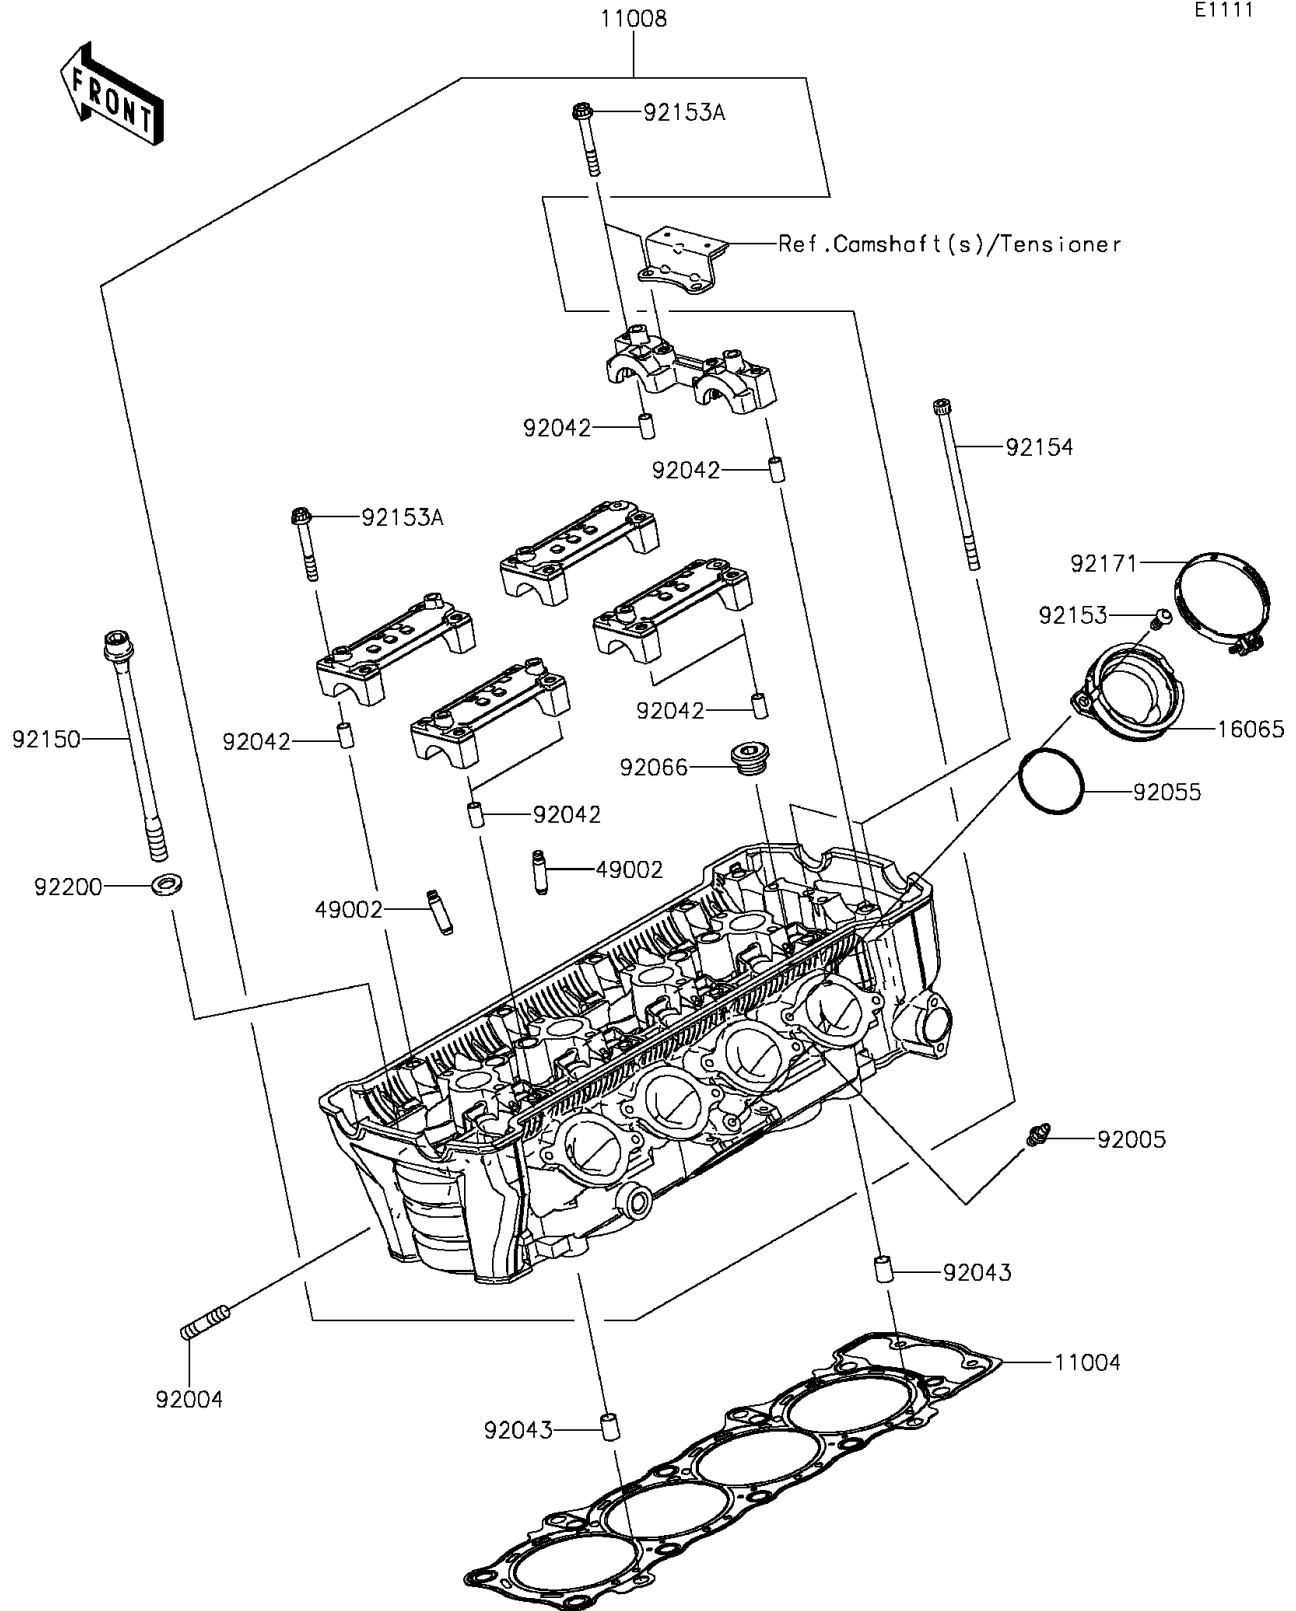

2015 VERSYS® 1000 ABS PARTS DIAGRAM

Cylinder Head

E1111

2015 VERSYS® 1000 ABS PARTS LIST

Cylinder Head

ITEM NAME	PART NUMBER	QUANTITY
GASKET-HEAD (Ref # 11004)	11004-0084	1
HEAD-COMP-CYLINDER (Ref # 11008)	11008-0838	1
HOLDER-CARBURETOR (Ref # 16065)	16065-0067	1
GUIDE-VALVE (Ref # 49002)	49002-0009	1
STUD,8X18 (Ref # 92004)	92004-0049	1
FITTING (Ref # 92005)	92005-1273	1
PIN,DOWEL,6.3X8X14 (Ref # 92042)	92042-007	1
PIN,8.2X10X14 (Ref # 92043)	92043-1264	1
RING-O,42X1.9 (Ref # 92055)	92055-1536	1
PLUG,18X10 (Ref # 92066)	92066-0016	1
BOLT,10X165 (Ref # 92150)	92150-1368	1
BOLT,TORX,6X14 (Ref # 92153)	92153-0406	1
BOLT,SOCKET,6X45 (Ref # 92153A)	92153-0656	1
BOLT,SOCKET,6X115 (Ref # 92154)	92154-0205	1
CLAMP,60MM (Ref # 92171)	92171-0729	1
WASHER,10.2X18.4X1.8 (Ref # 92200)	92200-1691	1