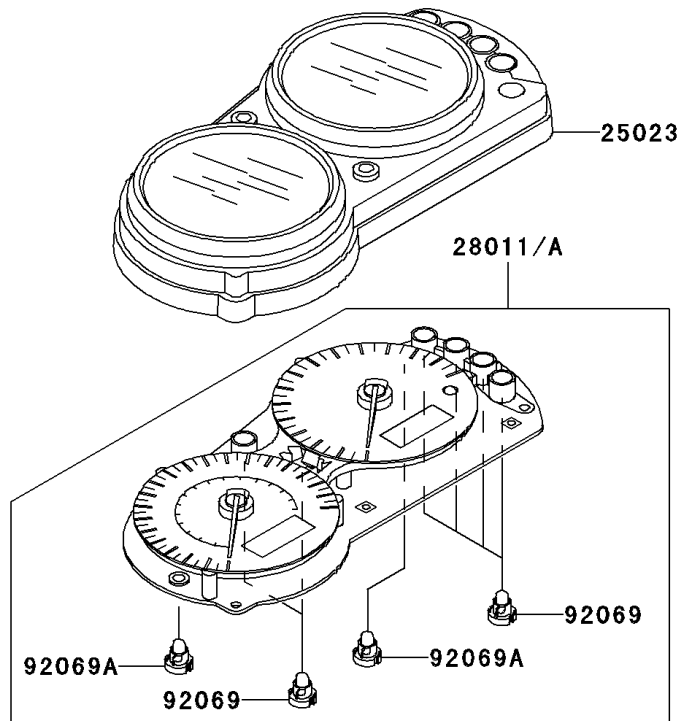

## 2006 ZZR®600 PARTS DIAGRAM

Meter(s)

F2530

## 2006 ZZR®600 PARTS LIST

Meter(s)

ITEM NAME	PART NUMBER	QUANTITY
COVER,METER HOUSING (Ref # 14091)	14091-1160	1
COVER-METER CASE,UPP (Ref # 25023)	25023-1253	1
SCREW,4X16,BLACK (Ref # 92009)	92009-1158	1
BULB,T3.4,12V1.1W (Ref # 92069)	92069-1110	1
BULB,T3,12V0.7W (Ref # 92069A)	92069-1113	1
DAMPER (Ref # 92075)	92075-1435	1
NUT,5MM (Ref # 92210)	92210-1124	1
METER,SPEED&TACHO,KPH (Ref # 28011)	28011-1201	1
METER,SPEED&TACHO,MPH (Ref # 28011A)	28011-1203	1