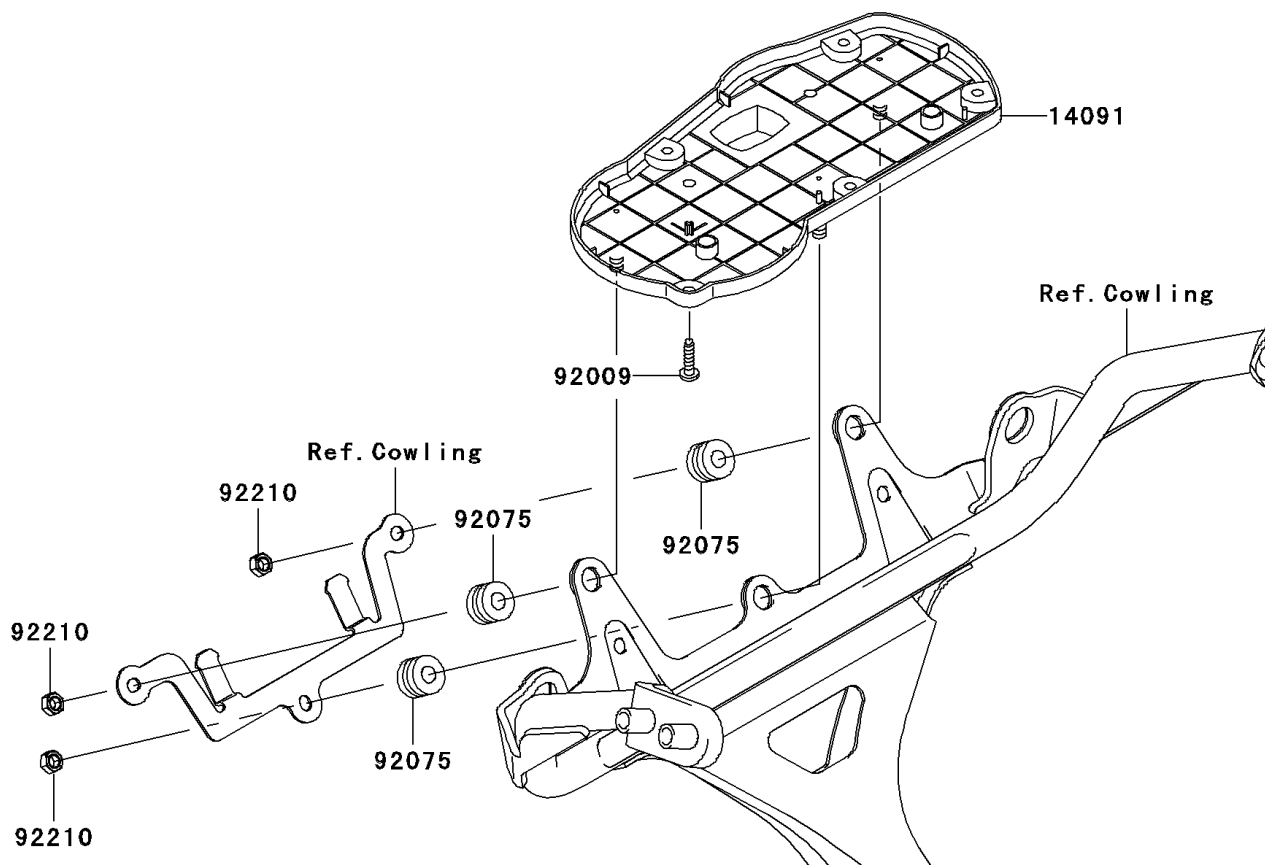

## 2006 ZZR®600 PARTS DIAGRAM

Meter(s)

F2530

## 2006 ZZR®600 PARTS LIST

Meter(s)

ITEM NAME	PART NUMBER	QUANTITY
COVER,METER HOUSING (Ref # 14091)	14091-1160	1
COVER-METER CASE,UPP (Ref # 25023)	25023-1253	1
SCREW,4X16,BLACK (Ref # 92009)	92009-1158	1
BULB,T3.4,12V1.1W (Ref # 92069)	92069-1110	1
BULB,T3,12V0.7W (Ref # 92069A)	92069-1113	1
DAMPER (Ref # 92075)	92075-1435	1
NUT,5MM (Ref # 92210)	92210-1124	1
METER,SPEED&TACHO,KPH (Ref # 28011)	28011-1201	1
METER,SPEED&TACHO,MPH (Ref # 28011A)	28011-1203	1