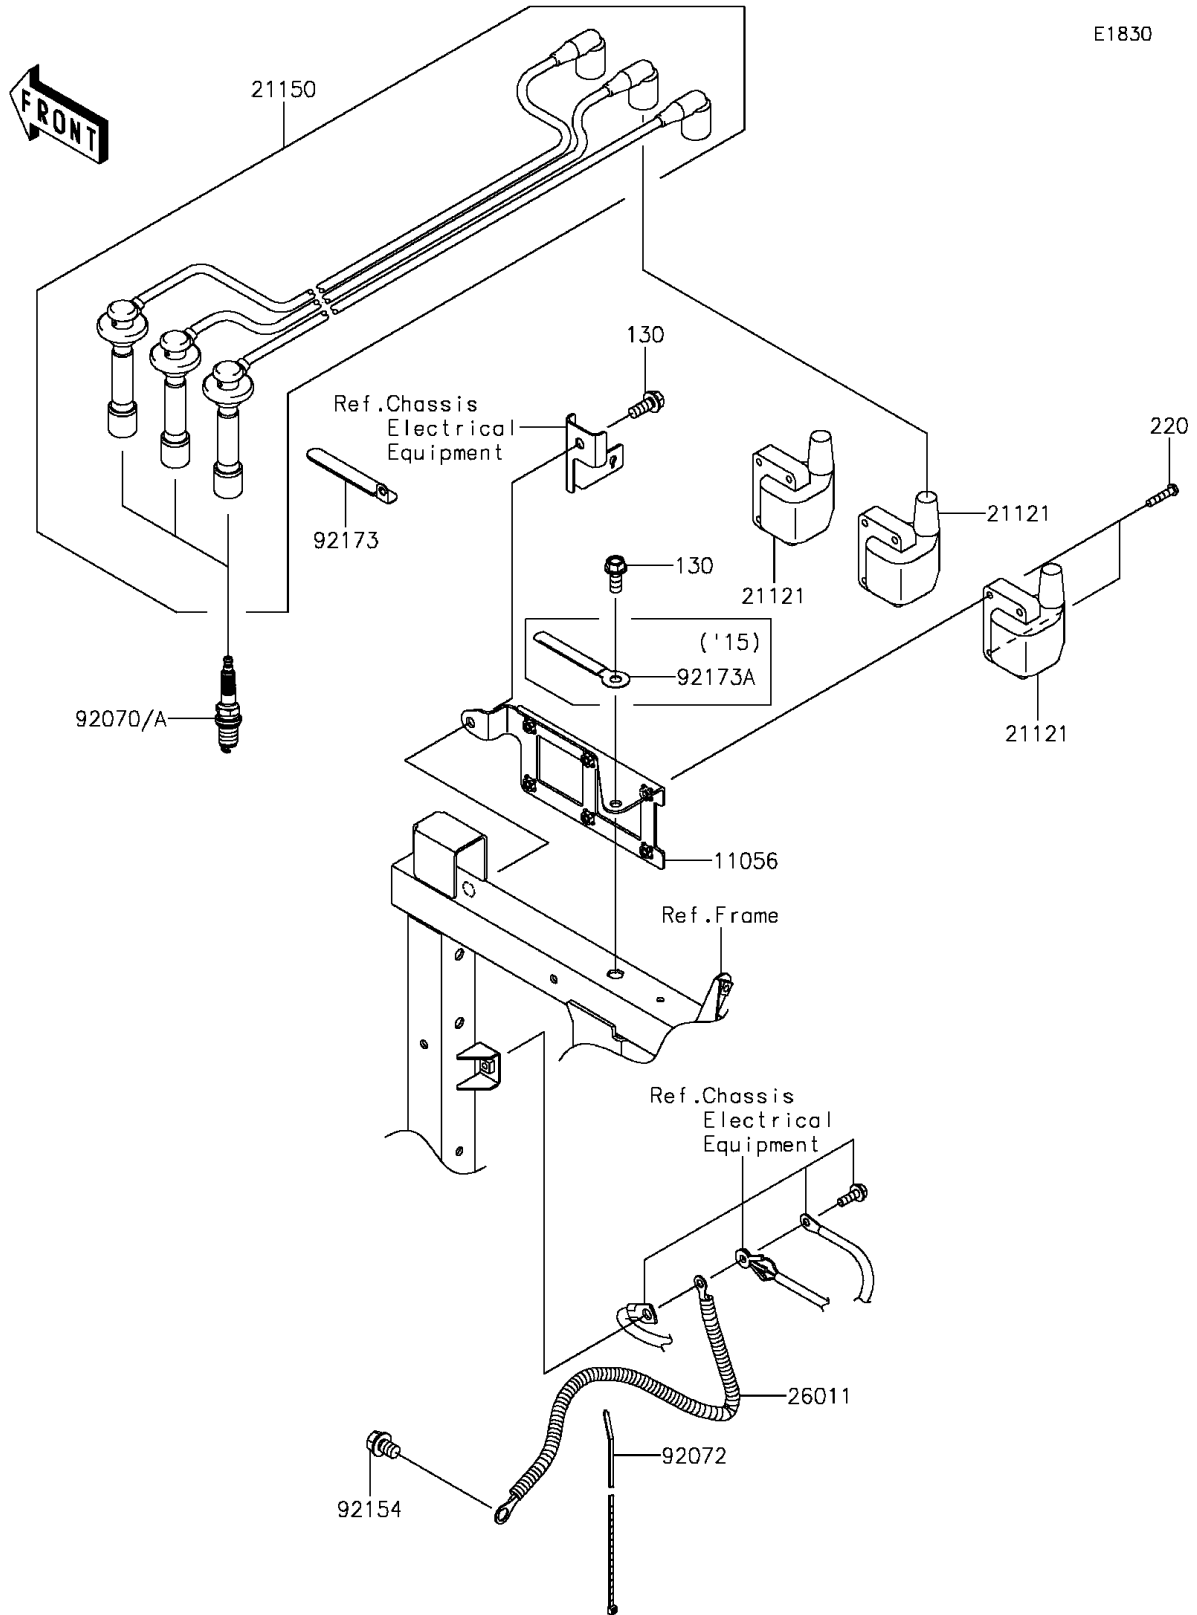

2015 MULE PRO-FXT™ EPS CAMO PARTS DIAGRAM

Ignition System

2015 MULE PRO-FXT™ EPS CAMO PARTS LIST

Ignition System

ITEM NAME	PART NUMBER	QUANTITY
BRACKET (Ref # 11056)	11056-2930	1
BOLT-FLANGED,8X20 (Ref # 130)	130BA0820	1
COIL-IGNITION (Ref # 21121)	21121-0724	1
CORD-ASSY,HIGH TENSION (Ref # 21150)	21150-0013	1
SCREW-PAN-CROS,5X25 (Ref # 220)	220AA0525	1
WIRE-LEAD (Ref # 26011)	26011-0846	1
PLUG-SPARK,7026(TORCH) (Ref # 92070)	92070-0048	1
BAND,L=292.1 (Ref # 92072)	92072-3509	1
BOLT,FLANGED,10X14 (Ref # 92154)	92154-1383	1
CLAMP (Ref # 92173)	92173-1056	1
CLAMP (Ref # 92173A)	92173-1306	1